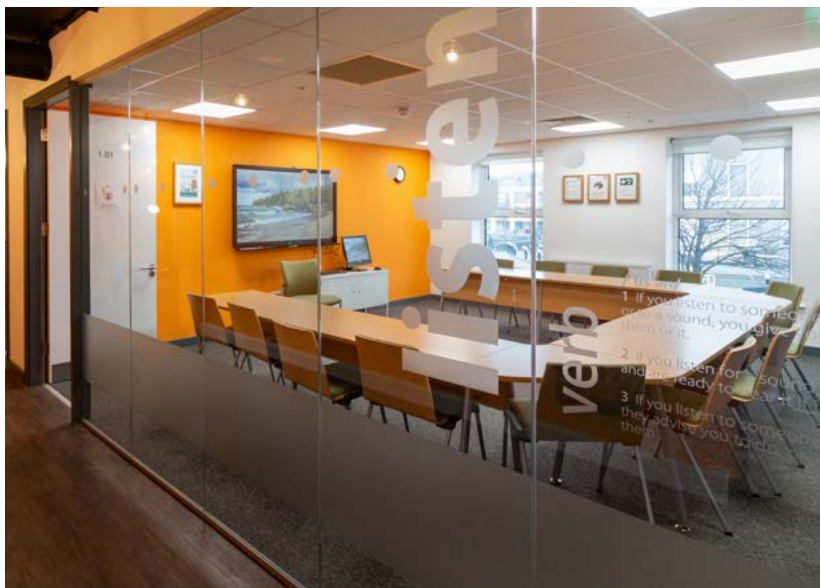

# EC Dublin

Dublin is buzzing with creative energy, fantastic nightlife and cool locals, thanks to its long history as a literary city. EC Dublin is located on the south side of the city, and is close to many historical sites including Trinity College, Dublin Castle and Temple Bar. It has hi-tech classrooms with custom artworks celebrating the city's literary greats and it's a fantastic location in the heart of Portobello, which makes it a great choice.