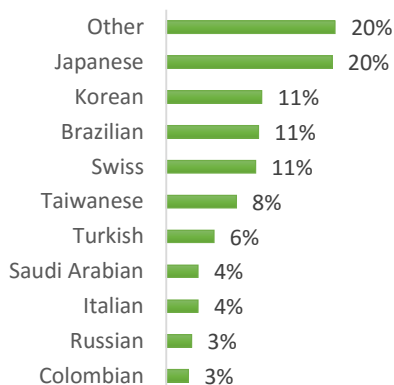

NEW YORK (250-350 students)