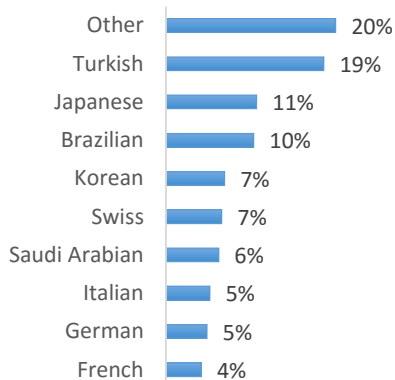

EC Nationality Mix – September 2016

Information is based on student numbers from 1st – 30th September 2016. The nationality mix varies over different courses and levels.

Other = Any other nationalities with 1% or less

UNITED KINGDOM

LONDON (250-350 Students)