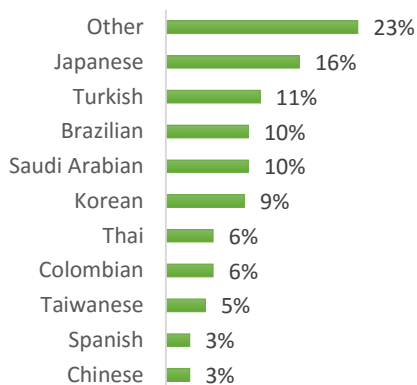

# EC Nationality Mix – September 2016

Information is based on student numbers from 1st – 30<sup>th</sup> September 2016. The nationality mix varies over different courses and levels.

## USA

Other = Any other nationalities with 1% or less

**BOSTON (200 – 300 students)**

**NEW YORK (250-350 students)**

**NEW YORK 30+ (50-150 students)**

**SAN FRANCISCO (150-250 Students)**

**SAN DIEGO (150-250 Students)**