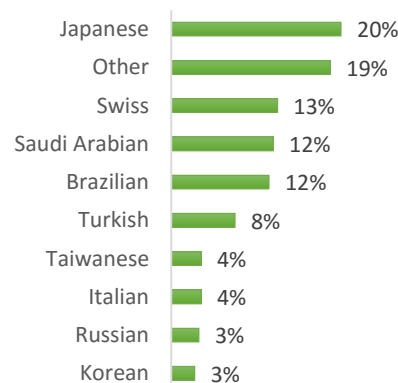

## USA

Other = Any other nationalities with 1% or less

**BOSTON (200 – 300 students)**

**NEW YORK (250-350 students)**

**NEW YORK 30+ (50-150 students)**

**SAN FRANCISCO (150-250 Students)**

**SAN DIEGO (150-250 Students)**

**LOS ANGELES (350-450 Students)**

**MIAMI (100-200 Students)**

**WASHINGTON D.C. (50-150 students)**