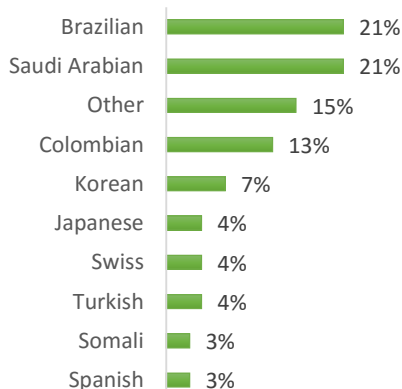

## USA

Other = Any other nationalities with 1% or less

**BOSTON (200 – 300 students)**

**NEW YORK (250-350 students)**

**NEW YORK 30+ (50-150 students)**

**SAN FRANCISCO (150-250 Students)**

**SAN DIEGO (150-250 Students)**

**LOS ANGELES (350-450 Students)**

**MIAMI (100-200 Students)**

**WASHINGTON D.C. (50-150 students)**