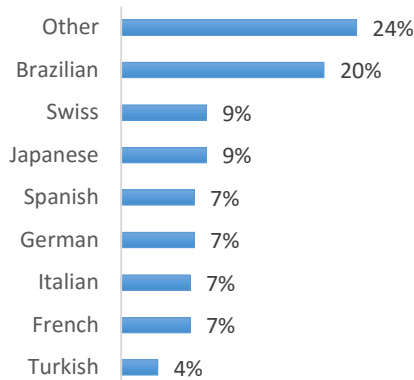

LONDON 30+ (200-300 Students)