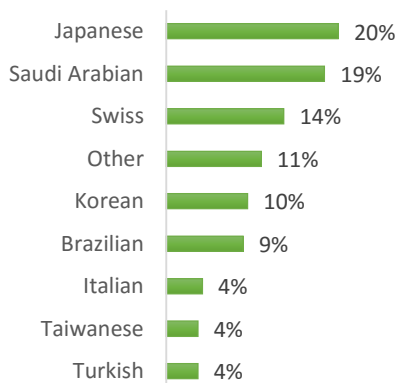

## USA

Other = Any other nationalities with 1% or less

**BOSTON (200 – 300 students)**

**NEW YORK (250-350 students)**

**NEW YORK 30+ (50-150 students)**

**SAN FRANCISCO (150-250 Students)**

**SAN DIEGO (150-250 Students)**

**LOS ANGELES (350-450 Students)**

**MIAMI (100-200 Students)**

**WASHINGTON D.C. (50-150 students)**