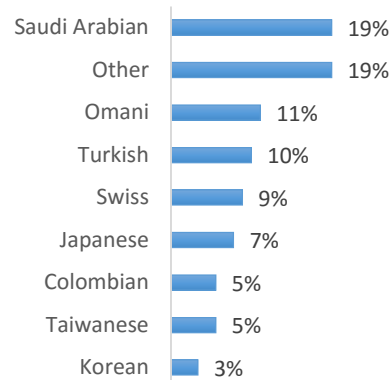

OXFORD (100-200 Students)