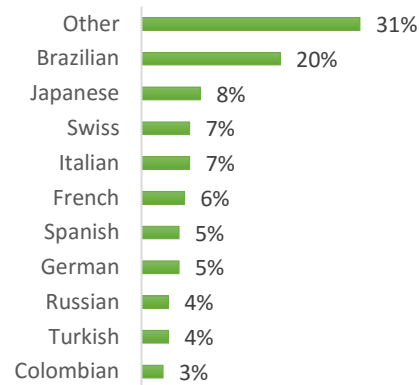

## USA

Other = Any other nationalities with 1% or less

**BOSTON (200 – 300 students)**

**NEW YORK (250-350 students)**

**NEW YORK 30+ (50-150 students)**

**SAN FRANCISCO (150-250 Students)**

**SAN DIEGO (150-250 Students)**

**LOS ANGELES (350-450 Students)**

**MIAMI (100-200 Students)**

**WASHINGTON D.C. (50-150 students)**