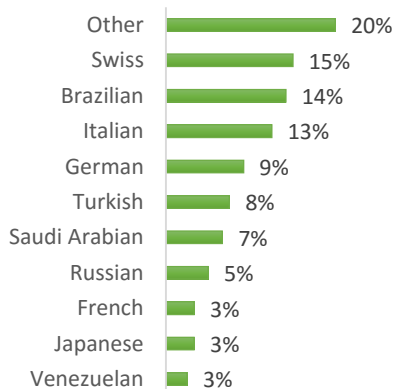

## USA

Other = Any other nationalities with 1% or less

**BOSTON (200 – 300 students)**

**NEW YORK (250-350 students)**

**NEW YORK 30+ (50-150 students)**

**SAN FRANCISCO (150-250 Students)**

**SAN DIEGO (150-250 Students)**

**LOS ANGELES (350-450 Students)**

**MIAMI (100-200 Students)**

**WASHINGTON D.C. (50-150 students)**