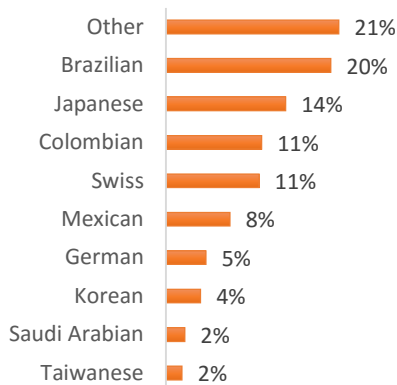

EC Nationality Mix – September 2016

Information is based on student numbers from 1st – 30th September 2016. The nationality mix varies over different courses and levels.

CANADA, MALTA, SOUTH AFRICA

Other = Any other nationalities with 1% or less

CANADA

MONTREAL (300-400 Students)