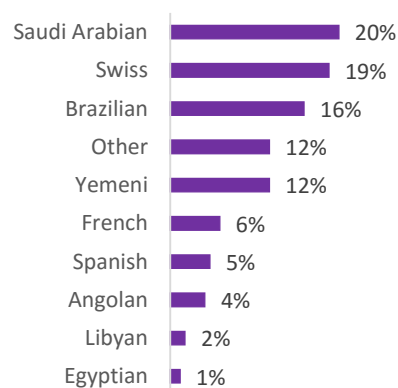

CAPE TOWN (150-250 Students)