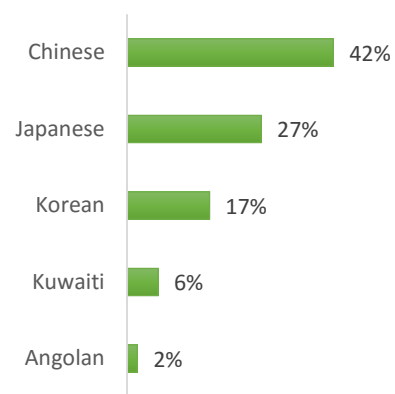

SUNY FREDONIA (40-100 Students)