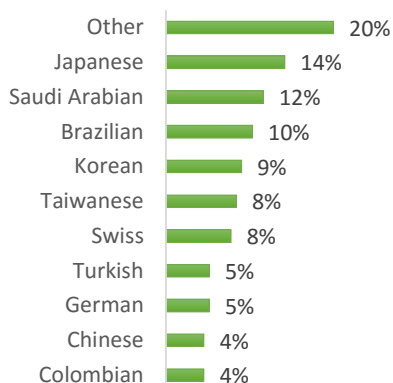

## USA

Other = Any other nationalities with 1% or less

**BOSTON (200 – 300 students)**

**NEW YORK (250-350 students)**

**NEW YORK 30+ (50-150 students)**

**SAN FRANCISCO (150-250 Students)**

**SAN DIEGO (150-250 Students)**

**LOS ANGELES (350-450 Students)**

**MIAMI (100-200 Students)**

**WASHINGTON D.C. (50-150 students)**