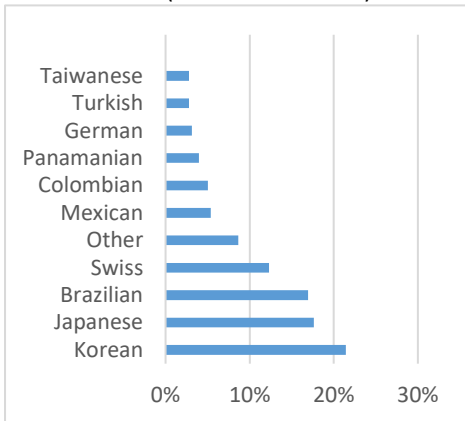

SAN DIEGO (250-350 Students)

EC Nationality Mix – September 2019

Information is based on student numbers from 1st – 30th June 2019. The nationality mix varies over different courses and levels.

CANADA, MALTA, SOUTH AFRICA

Other = Any other nationalities with 1% or less

CANADA

MONTREAL (300-400 Students)

TORONTO (550-650 Students)

TORONTO 30+ (250-350 Students)

VANCOUVER (550-650 Students)

MALTA (650-750 Students)

MALTA 30+ (500-600 Students)