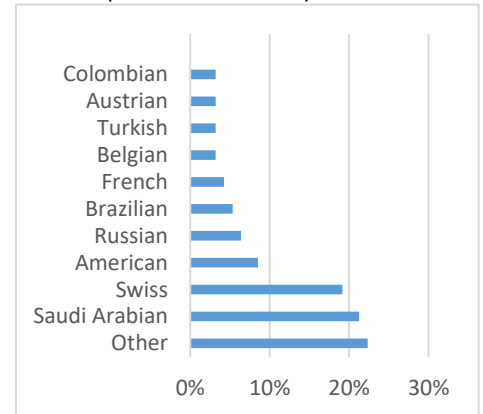

EC Nationality Mix – September 2019

Information is based on student numbers from 1st – 30th June 2019. The nationality mix varies over different courses and levels.

USA

Other = Any other nationalities with 1% or less

BOSTON (100–200 Students)

NEW YORK (100–200 Students)

NEW YORK 30+ (100 - 200 Students)

SAN FRANCISCO (100-200 Students)

WASHINGTON D.C. (50-150 Students)

MIAMI (100-200 Students)

LOS ANGELES (300 – 400 Students)

SAN DIEGO (250-350 Students)

EC Nationality Mix – September 2019

Information is based on student numbers from 1st – 30th June 2019. The nationality mix varies over different courses and levels.

CANADA, MALTA, SOUTH AFRICA