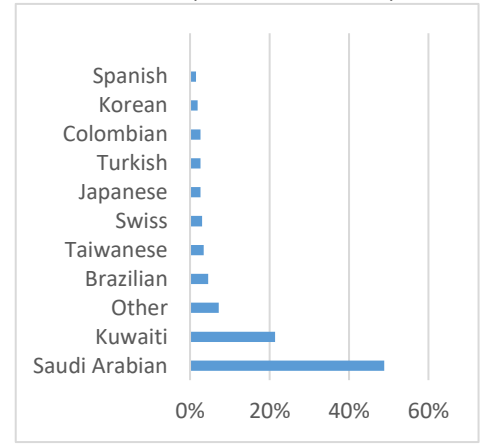

UNITED KINGDOM

BRIGHTON (350-450 Students)

BRISTOL (150-250 Students)

CAMBRIDGE (200-300 Students)

LONDON (350-450 Students)

LONDON 30+ (350-450 Students)

MANCHESTER (300-400 Students)

OXFORD (50-150 Students)

EC Nationality Mix – September 2019

Information is based on student numbers from 1st – 30th June 2019. The nationality mix varies over different courses and levels.

Other= Any other nationalities with 1% or less