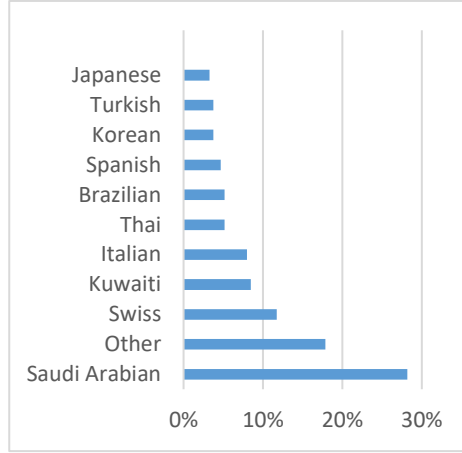

BRISTOL (150-250 Students)