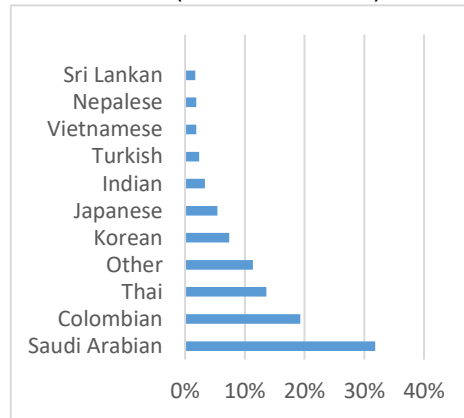

EC Nationality Mix – September 2019

Information is based on student numbers from 1st – 30th June 2019. The nationality mix varies over different courses and levels.

Other= Any other nationalities with 1% or less

IRELAND

DUBLIN (250-350 Students)

AUSTRALIA AND NEW ZEALAND

GOLD COAST (50-150 Students)

MELBOURNE (450-550 Students)

SYDNEY (200-300 Students)

BRISBANE (200-300 Students)

AUCKLAND (100 - 200 Students)

Other= Any other nationalities with 1% or less