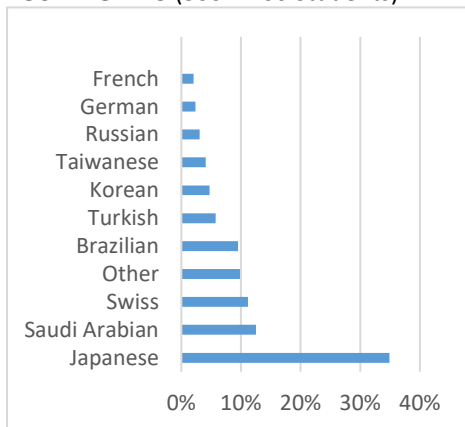

EC Nationality Mix – September 2019

Information is based on student numbers from 1st – 30th June 2019. The nationality mix varies over different courses and levels.

USA

Other = Any other nationalities with 1% or less

BOSTON (100–200 Students)

NEW YORK (100–200 Students)

NEW YORK 30+ (100 - 200 Students)

SAN FRANCISCO (100-200 Students)

WASHINGTON D.C. (50-150 Students)

MIAMI (100-200 Students)

LOS ANGELES (300 – 400 Students)

SAN DIEGO (250-350 Students)

EC Nationality Mix – September 2019

Information is based on student numbers from 1st – 30th June 2019. The nationality mix varies over different courses and levels.

CANADA, MALTA, SOUTH AFRICA