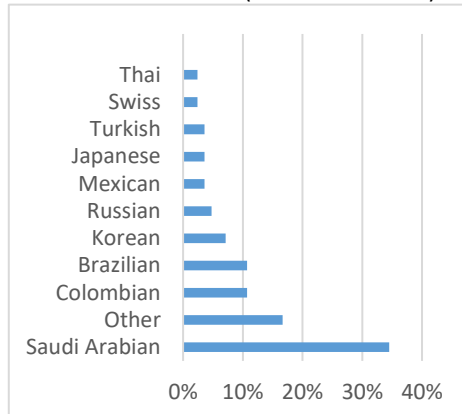

BOSTON (100–200 Students)

NEW YORK (100–200 Students)

NEW YORK 30+ (100 - 200 Students)

SAN FRANCISCO (100-200 Students)

WASHINGTON D.C. (50-150 Students)

MIAMI (100-200 Students)

LOS ANGELES (300 – 400 Students)

SAN DIEGO (250-350 Students)

EC Nationality Mix – September 2019

Information is based on student numbers from 1st – 30th June 2019. The nationality mix varies over different courses and levels.

CANADA, MALTA, SOUTH AFRICA