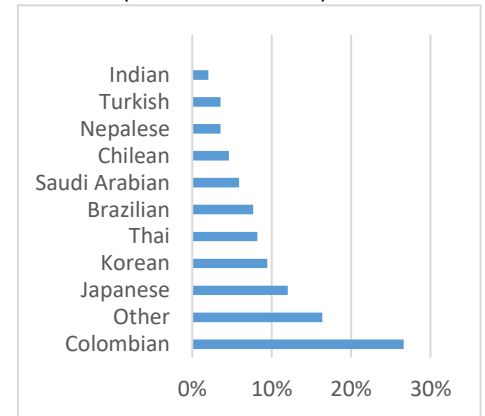

EC Nationality Mix – September 2019

Information is based on student numbers from 1st – 30th June 2019. The nationality mix varies over different courses and levels.

Other= Any other nationalities with 1% or less

IRELAND

DUBLIN (250-350 Students)

AUSTRALIA AND NEW ZEALAND

GOLD COAST (50-150 Students)

MELBOURNE (450-550 Students)

SYDNEY (200-300 Students)

BRISBANE (200-300 Students)

AUCKLAND (100 - 200 Students)

Other= Any other nationalities with 1% or less