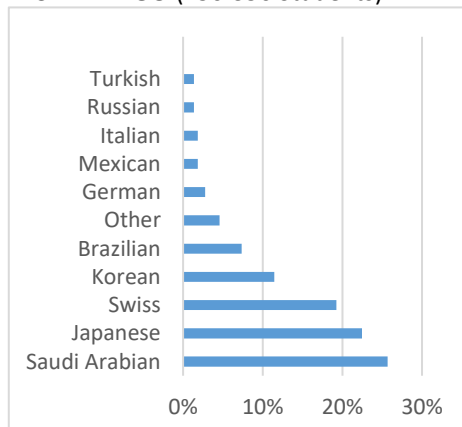

BOSTON (100–200 Students)

NEW YORK (100–200 Students)

NEW YORK 30+ (100 - 200 Students)

SAN FRANCISCO (100-200 Students)

WASHINGTON D.C. (50-150 Students)

MIAMI (100-200 Students)

LOS ANGELES (300 – 400 Students)

SAN DIEGO (250-350 Students)

EC Nationality Mix – September 2019

Information is based on student numbers from 1st – 30th June 2019. The nationality mix varies over different courses and levels.

CANADA, MALTA, SOUTH AFRICA