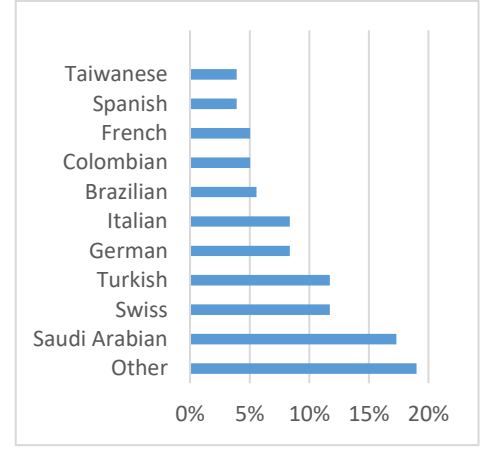

CAPE TOWN (200-300 Students)

EC Nationality Mix – September 2019

Information is based on student numbers from 1st – 30th June 2019. The nationality mix varies over different courses and levels.

Other= Any other nationalities with 1% or less

UNITED KINGDOM

BRIGHTON (350-450 Students)

BRISTOL (150-250 Students)

CAMBRIDGE (200-300 Students)

LONDON (350-450 Students)

LONDON 30+ (350-450 Students)

MANCHESTER (300-400 Students)

OXFORD (50-150 Students)

EC Nationality Mix – September 2019

Information is based on student numbers from 1st – 30th June 2019. The nationality mix varies over different courses and levels.

Other= Any other nationalities with 1% or less