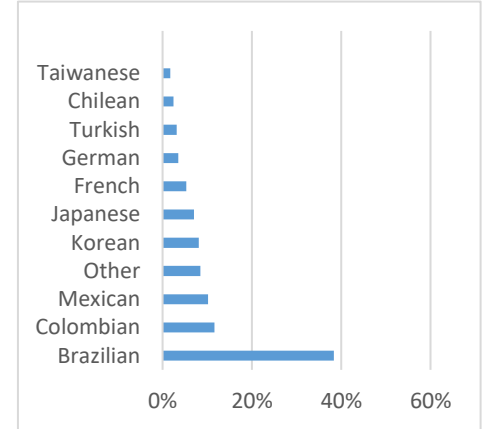

SAN DIEGO (250-350 Students)

EC Nationality Mix – September 2019

Information is based on student numbers from 1st – 30th June 2019. The nationality mix varies over different courses and levels.

CANADA, MALTA, SOUTH AFRICA

Other = Any other nationalities with 1% or less

CANADA

MONTREAL (300-400 Students)

TORONTO (550-650 Students)

TORONTO 30+ (250-350 Students)

VANCOUVER (550-650 Students)

MALTA (650-750 Students)

MALTA 30+ (500-600 Students)