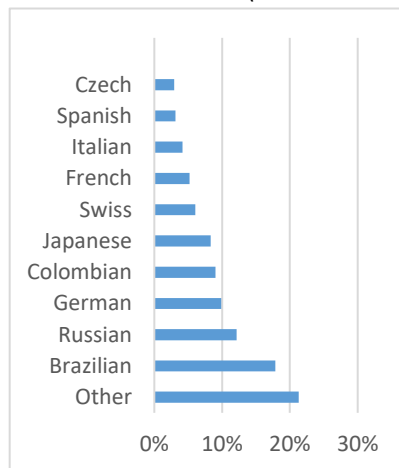

SAN DIEGO (250-350 Students)

EC Nationality Mix – September 2019

Information is based on student numbers from 1st – 30th June 2019. The nationality mix varies over different courses and levels.

CANADA, MALTA, SOUTH AFRICA

Other = Any other nationalities with 1% or less

CANADA

MONTREAL (300-400 Students)

TORONTO (550-650 Students)

TORONTO 30+ (250-350 Students)

VANCOUVER (550-650 Students)

MALTA (650-750 Students)

MALTA 30+ (500-600 Students)

CAPE TOWN (200-300 Students)

EC Nationality Mix – September 2019

Information is based on student numbers from 1st – 30th June 2019. The nationality mix varies over different courses and levels.

Other= Any other nationalities with 1% or less