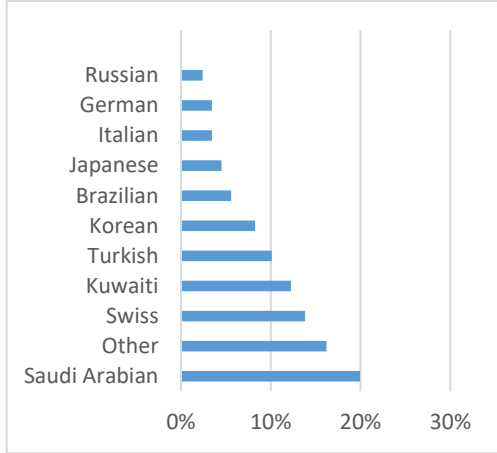

EC Nationality Mix – September 2019

Information is based on student numbers from 1st – 30th June 2019. The nationality mix varies over different courses and levels.

Other= Any other nationalities with 1% or less

UNITED KINGDOM

BRIGHTON (350-450 Students)