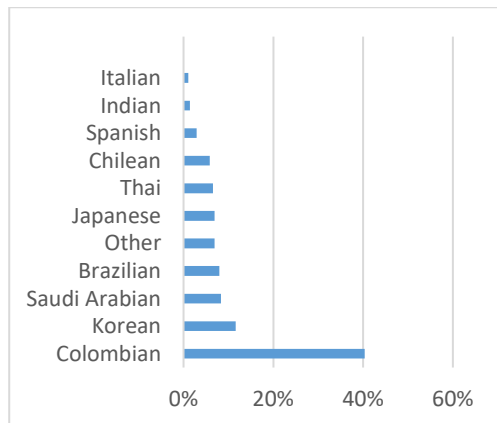

EC Nationality Mix – September 2019

Information is based on student numbers from 1st – 30th June 2019. The nationality mix varies over different courses and levels.

Other= Any other nationalities with 1% or less

IRELAND

DUBLIN (250-350 Students)

AUSTRALIA AND NEW ZEALAND

GOLD COAST (50-150 Students)

MELBOURNE (450-550 Students)

SYDNEY (200-300 Students)

BRISBANE (200-300 Students)

AUCKLAND (100 - 200 Students)

Other= Any other nationalities with 1% or less