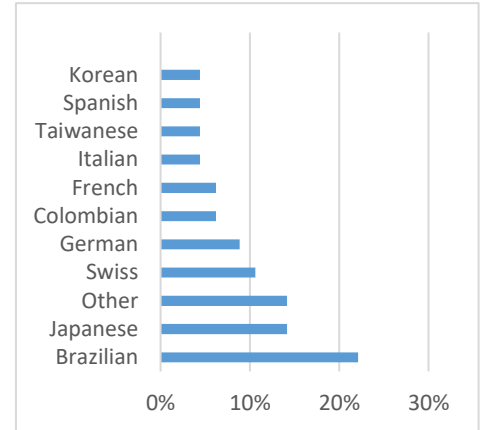

EC Nationality Mix – September 2019

Information is based on student numbers from 1st – 30th June 2019. The nationality mix varies over different courses and levels.

USA

Other = Any other nationalities with 1% or less

BOSTON (100–200 Students)

NEW YORK (100–200 Students)

NEW YORK 30+ (100 - 200 Students)

SAN FRANCISCO (100-200 Students)

WASHINGTON D.C. (50-150 Students)

MIAMI (100-200 Students)

LOS ANGELES (300 – 400 Students)