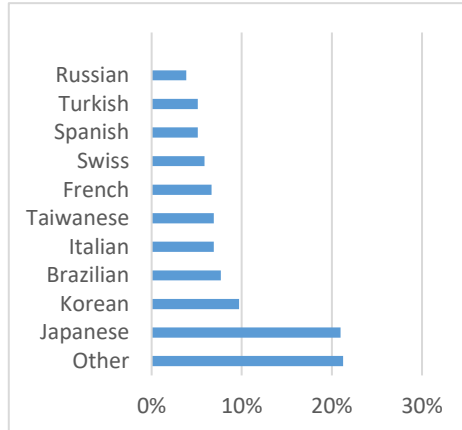

EC Nationality Mix – September 2019

Information is based on student numbers from 1st – 30th June 2019. The nationality mix varies over different courses and levels.

USA

Other = Any other nationalities with 1% or less

BOSTON (100–200 Students)

NEW YORK (100–200 Students)

NEW YORK 30+ (100 - 200 Students)

SAN FRANCISCO (100-200 Students)

WASHINGTON D.C. (50-150 Students)

MIAMI (100-200 Students)

LOS ANGELES (300 – 400 Students)