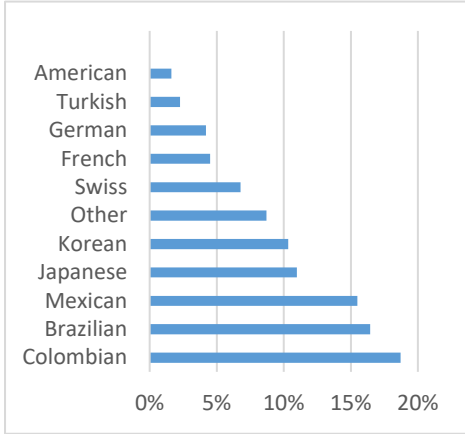

EC Nationality Mix – September 2019

Information is based on student numbers from 1st – 30th June 2019. The nationality mix varies over different courses and levels.

CANADA, MALTA, SOUTH AFRICA

Other = Any other nationalities with 1% or less

CANADA

MONTREAL (300-400 Students)