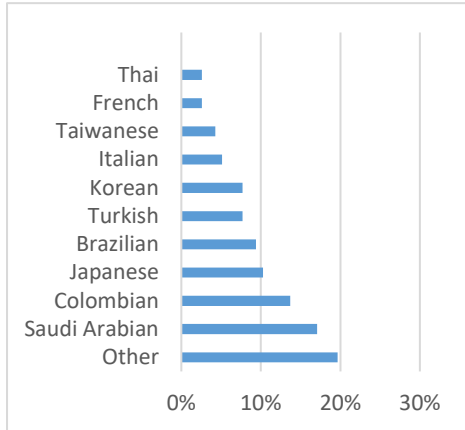

EC Nationality Mix – September 2019

Information is based on student numbers from 1st – 30th June 2019. The nationality mix varies over different courses and levels.

USA

Other = Any other nationalities with 1% or less

BOSTON (100–200 Students)

NEW YORK (100–200 Students)

NEW YORK 30+ (100 - 200 Students)

SAN FRANCISCO (100-200 Students)

WASHINGTON D.C. (50-150 Students)

MIAMI (100-200 Students)

LOS ANGELES (300 – 400 Students)