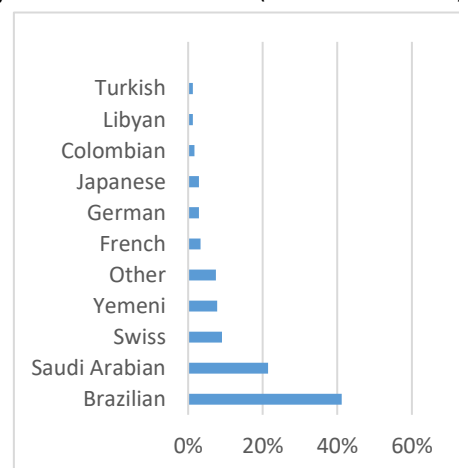

SAN DIEGO (250-350 Students)

EC Nationality Mix – September 2019

Information is based on student numbers from 1st – 30th June 2019. The nationality mix varies over different courses and levels.

CANADA, MALTA, SOUTH AFRICA

Other = Any other nationalities with 1% or less

CANADA

MONTREAL (300-400 Students)

TORONTO (550-650 Students)

TORONTO 30+ (250-350 Students)

VANCOUVER (550-650 Students)

MALTA (650-750 Students)

MALTA 30+ (500-600 Students)

CAPE TOWN (200-300 Students)

EC Nationality Mix – September 2019

Information is based on student numbers from 1st – 30th June 2019. The nationality mix varies over different courses and levels.

Other= Any other nationalities with 1% or less