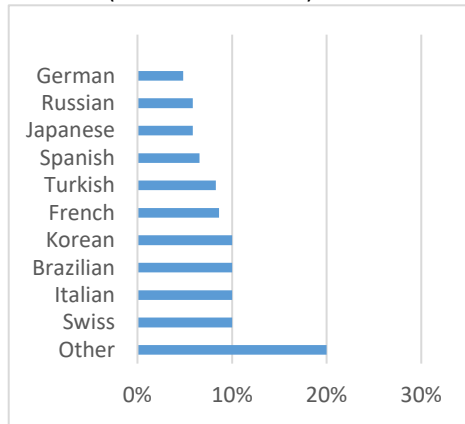

EC Nationality Mix – September 2019

Information is based on student numbers from 1st – 30th June 2019. The nationality mix varies over different courses and levels.

Other= Any other nationalities with 1% or less

IRELAND

DUBLIN (250-350 Students)