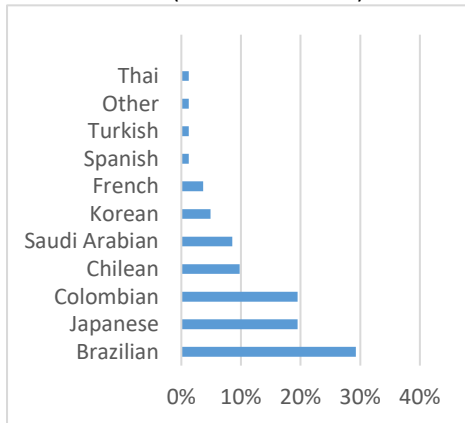

AUSTRALIA AND NEW ZEALAND

GOLD COAST (50-150 Students)