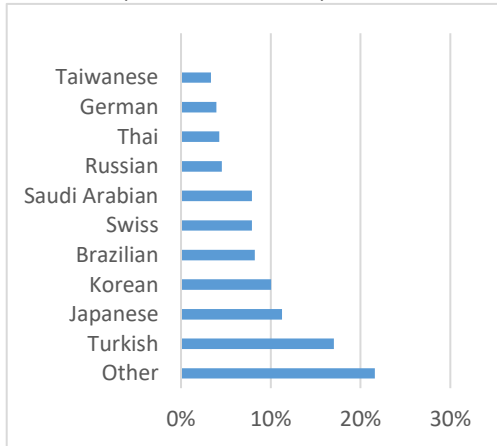

CAPE TOWN (200-300 Students)

EC Nationality Mix – September 2019

Information is based on student numbers from 1st – 30th June 2019. The nationality mix varies over different courses and levels.

Other= Any other nationalities with 1% or less

UNITED KINGDOM

BRIGHTON (350-450 Students)

BRISTOL (150-250 Students)

CAMBRIDGE (200-300 Students)

LONDON (350-450 Students)

LONDON 30+ (350-450 Students)

MANCHESTER (300-400 Students)

OXFORD (50-150 Students)

EC Nationality Mix – September 2019

Information is based on student numbers from 1st – 30th June 2019. The nationality mix varies over different courses and levels.

Other= Any other nationalities with 1% or less