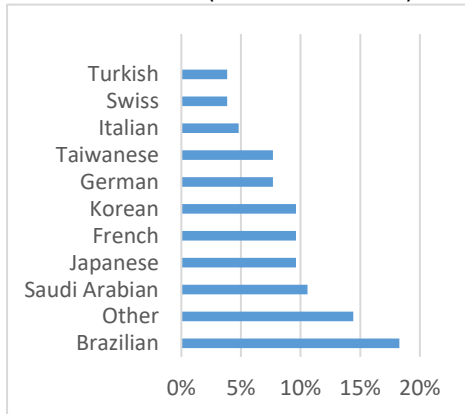

BOSTON (100–200 Students)

NEW YORK (100–200 Students)

NEW YORK 30+ (100 - 200 Students)

SAN FRANCISCO (100-200 Students)

WASHINGTON D.C. (50-150 Students)

MIAMI (100-200 Students)

LOS ANGELES (300 – 400 Students)

SAN DIEGO (250-350 Students)

EC Nationality Mix – September 2019

Information is based on student numbers from 1st – 30th June 2019. The nationality mix varies over different courses and levels.

CANADA, MALTA, SOUTH AFRICA