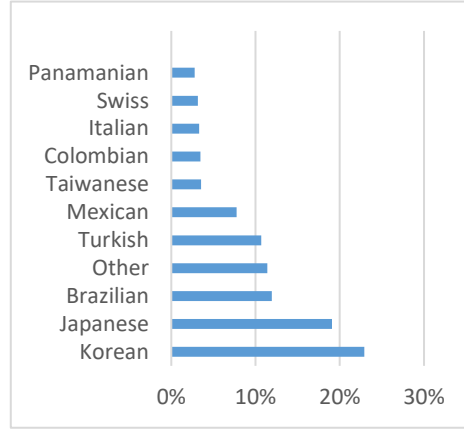

TORONTO (550-650 Students)