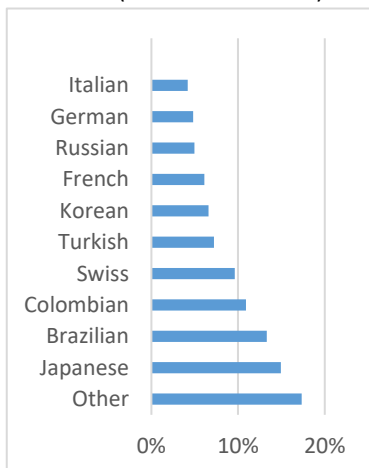

SAN DIEGO (250-350 Students)

EC Nationality Mix – September 2019

Information is based on student numbers from 1st – 30th June 2019. The nationality mix varies over different courses and levels.

CANADA, MALTA, SOUTH AFRICA

Other = Any other nationalities with 1% or less

CANADA

MONTREAL (300-400 Students)

TORONTO (550-650 Students)

TORONTO 30+ (250-350 Students)

VANCOUVER (550-650 Students)

MALTA (650-750 Students)

MALTA 30+ (500-600 Students)

CAPE TOWN (200-300 Students)

EC Nationality Mix – September 2019

Information is based on student numbers from 1st – 30th June 2019. The nationality mix varies over different courses and levels.

Other= Any other nationalities with 1% or less