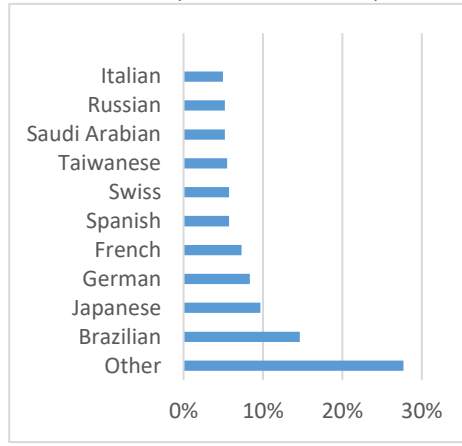

CAPE TOWN (200-300 Students)

EC Nationality Mix – September 2019

Information is based on student numbers from 1st – 30th June 2019. The nationality mix varies over different courses and levels.

Other= Any other nationalities with 1% or less

UNITED KINGDOM

BRIGHTON (350-450 Students)

BRISTOL (150-250 Students)

CAMBRIDGE (200-300 Students)

LONDON (350-450 Students)

LONDON 30+ (350-450 Students)

MANCHESTER (300-400 Students)

OXFORD (50-150 Students)

EC Nationality Mix – September 2019

Information is based on student numbers from 1st – 30th June 2019. The nationality mix varies over different courses and levels.

Other= Any other nationalities with 1% or less