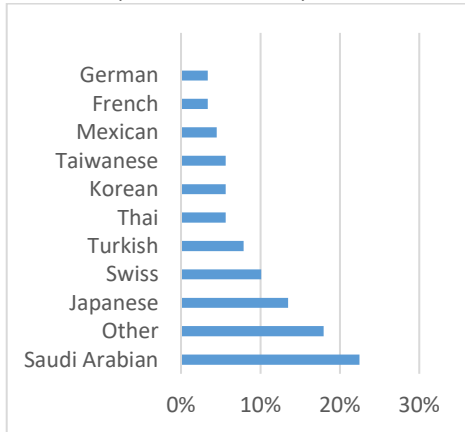

CAPE TOWN (200-300 Students)

EC Nationality Mix – September 2019

Information is based on student numbers from 1st – 30th June 2019. The nationality mix varies over different courses and levels.

Other= Any other nationalities with 1% or less

UNITED KINGDOM

BRIGHTON (350-450 Students)

BRISTOL (150-250 Students)

CAMBRIDGE (200-300 Students)

LONDON (350-450 Students)

LONDON 30+ (350-450 Students)

MANCHESTER (300-400 Students)

OXFORD (50-150 Students)

EC Nationality Mix – September 2019

Information is based on student numbers from 1st – 30th June 2019. The nationality mix varies over different courses and levels.

Other= Any other nationalities with 1% or less