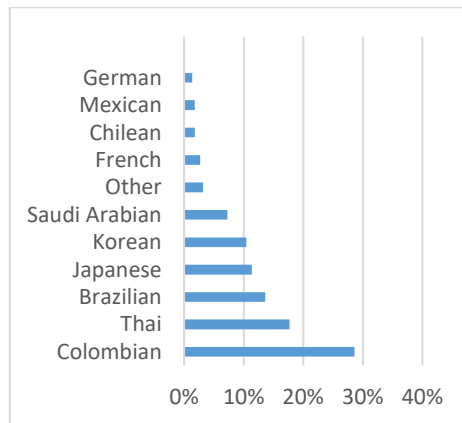

EC Nationality Mix – September 2019

Information is based on student numbers from 1st – 30th June 2019. The nationality mix varies over different courses and levels.

Other= Any other nationalities with 1% or less

IRELAND

DUBLIN (250-350 Students)

AUSTRALIA AND NEW ZEALAND

GOLD COAST (50-150 Students)

MELBOURNE (450-550 Students)

SYDNEY (200-300 Students)

BRISBANE (200-300 Students)

AUCKLAND (100 - 200 Students)

Other= Any other nationalities with 1% or less