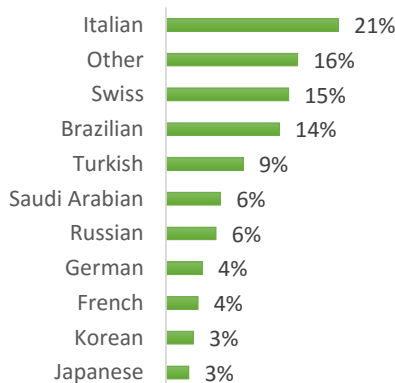

EC Nationality Mix – August 2016

Information is based on student numbers from 1st – 31st August 2016. The nationality mix varies over different courses and levels.

USA

Other = Any other nationalities with 1% or less

BOSTON (250 – 350 students)

NEW YORK (350-450 students)

NEW YORK 30+ (50-150 students)

SAN FRANCISCO (200-300 Students)

SAN DIEGO (200-300 Students)

LOS ANGELES (500-600 Students)

MIAMI (150-250 Students)

WASHINGTON D.C. (50-150 students)

EC Nationality Mix – August 2016

Information is based on student numbers from 1st – 31st August 2016. The nationality mix varies over different courses and levels.

CANADA, MALTA, SOUTH AFRICA

Other = Any other nationalities with 1% or less