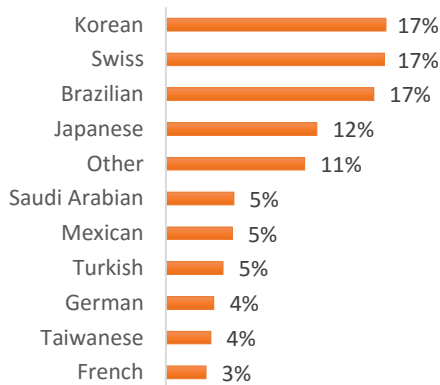

VANCOUVER (800-900 Students)