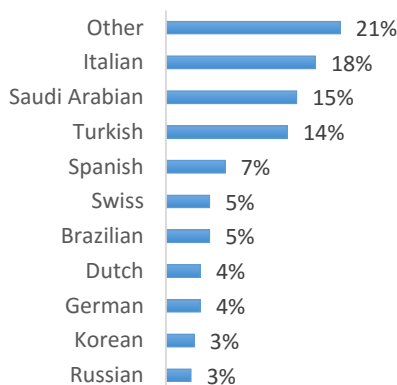

EC Nationality Mix – August 2016

Information is based on student numbers from 1st – 31st August 2016. The nationality mix varies over different courses and levels.

Other = Any other nationalities with 1% or less

UNITED KINGDOM

LONDON (350-450 Students)

LONDON 30+ (400-500 Students)

OXFORD (100-200 Students)

CAMBRIDGE (250-350 students)

BRIGHTON (500-600 Students)

BRISTOL (200-300 Students)

MANCHESTER (100-200 Students)

EC Nationality Mix – August 2016

Information is based on student numbers from 1st – 31st August 2016. The nationality mix varies over different courses and levels.

USA ON CAMPUS

SUNY OSWEGO (20-100 Students)