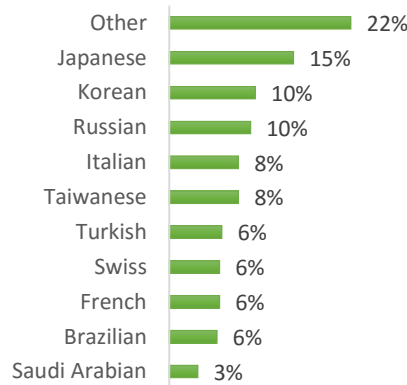

EC Nationality Mix – August 2016

Information is based on student numbers from 1st – 31st August 2016. The nationality mix varies over different courses and levels.

USA

Other = Any other nationalities with 1% or less

BOSTON (250 – 350 students)

NEW YORK (350-450 students)

NEW YORK 30+ (50-150 students)

SAN FRANCISCO (200-300 Students)

SAN DIEGO (200-300 Students)

LOS ANGELES (500-600 Students)

MIAMI (150-250 Students)

WASHINGTON D.C. (50-150 students)