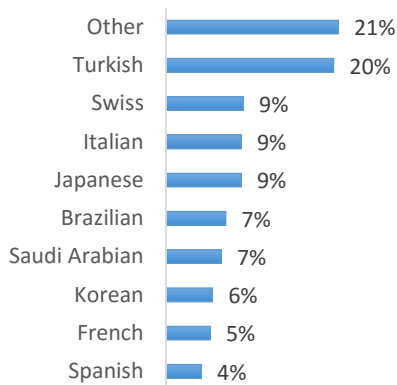

EC Nationality Mix – August 2016

Information is based on student numbers from 1st – 31st August 2016. The nationality mix varies over different courses and levels.

Other = Any other nationalities with 1% or less

UNITED KINGDOM

LONDON (350-450 Students)