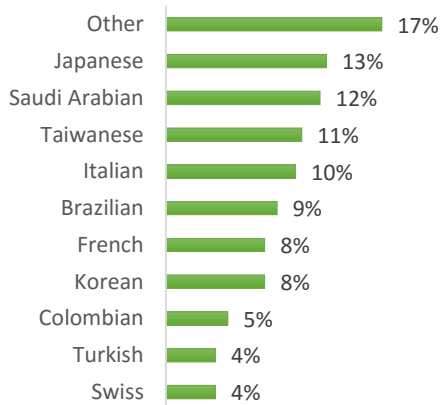

EC Nationality Mix – August 2016

Information is based on student numbers from 1st – 31st August 2016. The nationality mix varies over different courses and levels.

USA

Other = Any other nationalities with 1% or less

BOSTON (250 – 350 students)

NEW YORK (350-450 students)

NEW YORK 30+ (50-150 students)

SAN FRANCISCO (200-300 Students)

SAN DIEGO (200-300 Students)

LOS ANGELES (500-600 Students)

MIAMI (150-250 Students)

WASHINGTON D.C. (50-150 students)

EC Nationality Mix – August 2016

Information is based on student numbers from 1st – 31st August 2016. The nationality mix varies over different courses and levels.

CANADA, MALTA, SOUTH AFRICA

Other = Any other nationalities with 1% or less