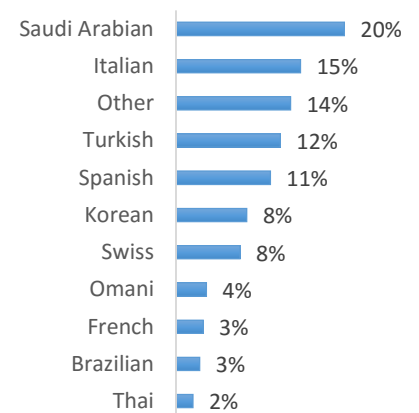

EC Nationality Mix – August 2016

Information is based on student numbers from 1st – 31st August 2016. The nationality mix varies over different courses and levels.

Other = Any other nationalities with 1% or less

UNITED KINGDOM

LONDON (350-450 Students)

LONDON 30+ (400-500 Students)

OXFORD (100-200 Students)

CAMBRIDGE (250-350 students)

BRIGHTON (500-600 Students)

BRISTOL (200-300 Students)

MANCHESTER (100-200 Students)

EC Nationality Mix – August 2016

Information is based on student numbers from 1st – 31st August 2016. The nationality mix varies over different courses and levels.

USA ON CAMPUS

SUNY OSWEGO (20-100 Students)