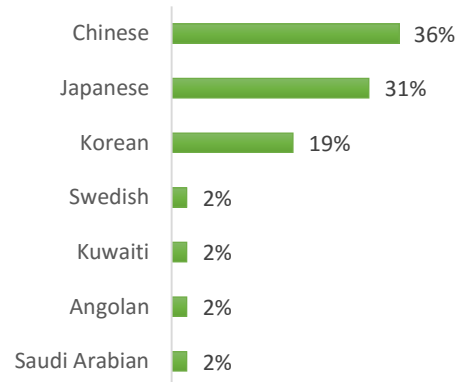

SUNY FREDONIA (20-100 Students)