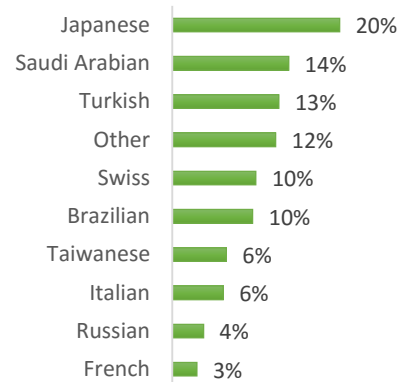

EC Nationality Mix – August 2016

Information is based on student numbers from 1st – 31st August 2016. The nationality mix varies over different courses and levels.

USA

Other = Any other nationalities with 1% or less

BOSTON (250 – 350 students)

NEW YORK (350-450 students)

NEW YORK 30+ (50-150 students)

SAN FRANCISCO (200-300 Students)

SAN DIEGO (200-300 Students)

LOS ANGELES (500-600 Students)

MIAMI (150-250 Students)

WASHINGTON D.C. (50-150 students)

EC Nationality Mix – August 2016

Information is based on student numbers from 1st – 31st August 2016. The nationality mix varies over different courses and levels.

CANADA, MALTA, SOUTH AFRICA

Other = Any other nationalities with 1% or less