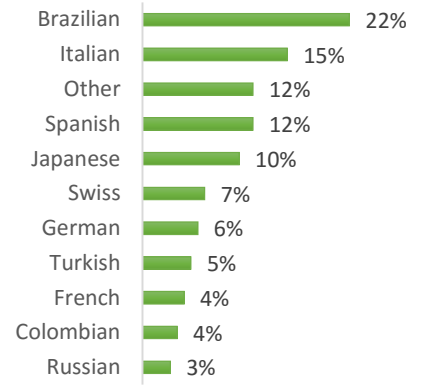

EC Nationality Mix – August 2016

Information is based on student numbers from 1st – 31st August 2016. The nationality mix varies over different courses and levels.

USA

Other = Any other nationalities with 1% or less

BOSTON (250 – 350 students)

NEW YORK (350-450 students)

NEW YORK 30+ (50-150 students)

SAN FRANCISCO (200-300 Students)

SAN DIEGO (200-300 Students)

LOS ANGELES (500-600 Students)

MIAMI (150-250 Students)

WASHINGTON D.C. (50-150 students)