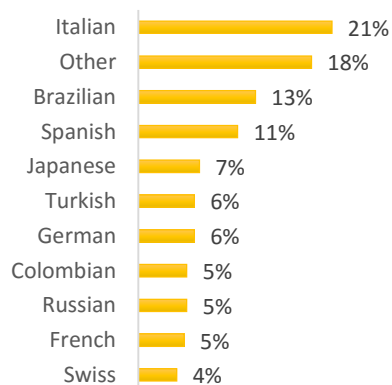

EC Nationality Mix – August 2016

Information is based on student numbers from 1st – 31st August 2016. The nationality mix varies over different courses and levels.

CANADA, MALTA, SOUTH AFRICA

Other = Any other nationalities with 1% or less

CANADA

MONTREAL (350-450 Students)

TORONTO (750-850 Students)

TORONTO 30+ (300-400 Students)

VANCOUVER (800-900 Students)

MALTA (900-1000 Students)

MALTA 30+ (300-400 Students)

CAPE TOWN (100-200 Students)

EC Nationality Mix – August 2016

Information is based on student numbers from 1st – 31st August 2016. The nationality mix varies over different courses and levels.

Other = Any other nationalities with 1% or less