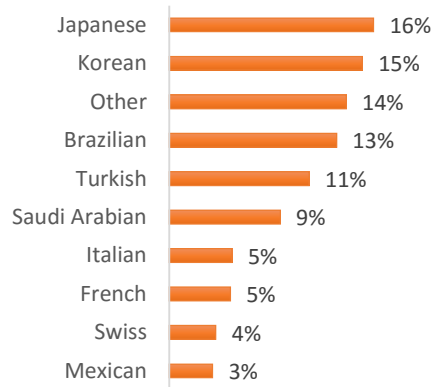

TORONTO (750-850 Students)