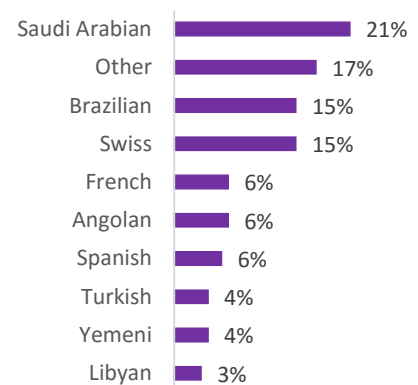

EC Nationality Mix – August 2016

Information is based on student numbers from 1st – 31st August 2016. The nationality mix varies over different courses and levels.

CANADA, MALTA, SOUTH AFRICA

Other = Any other nationalities with 1% or less

CANADA

MONTREAL (350-450 Students)

TORONTO (750-850 Students)

TORONTO 30+ (300-400 Students)

VANCOUVER (800-900 Students)

MALTA (900-1000 Students)

MALTA 30+ (300-400 Students)

CAPE TOWN (100-200 Students)

EC Nationality Mix – August 2016

Information is based on student numbers from 1st – 31st August 2016. The nationality mix varies over different courses and levels.

Other = Any other nationalities with 1% or less