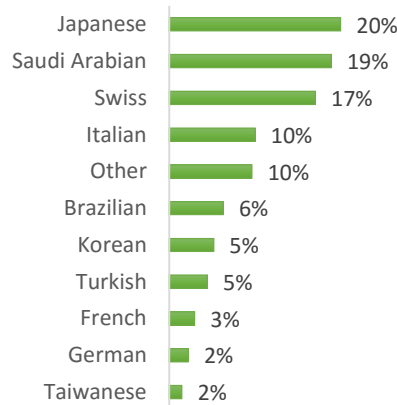

EC Nationality Mix – August 2016

Information is based on student numbers from 1st – 31st August 2016. The nationality mix varies over different courses and levels.

USA

Other = Any other nationalities with 1% or less

BOSTON (250 – 350 students)

NEW YORK (350-450 students)

NEW YORK 30+ (50-150 students)

SAN FRANCISCO (200-300 Students)

SAN DIEGO (200-300 Students)

LOS ANGELES (500-600 Students)

MIAMI (150-250 Students)

WASHINGTON D.C. (50-150 students)

EC Nationality Mix – August 2016

Information is based on student numbers from 1st – 31st August 2016. The nationality mix varies over different courses and levels.

CANADA, MALTA, SOUTH AFRICA

Other = Any other nationalities with 1% or less