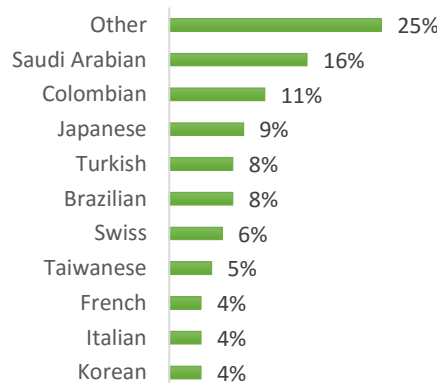

EC Nationality Mix – August 2016

Information is based on student numbers from 1st – 31st August 2016. The nationality mix varies over different courses and levels.

USA

Other = Any other nationalities with 1% or less

BOSTON (250 – 350 students)

NEW YORK (350-450 students)

NEW YORK 30+ (50-150 students)

SAN FRANCISCO (200-300 Students)

SAN DIEGO (200-300 Students)

LOS ANGELES (500-600 Students)

MIAMI (150-250 Students)

WASHINGTON D.C. (50-150 students)

EC Nationality Mix – August 2016

Information is based on student numbers from 1st – 31st August 2016. The nationality mix varies over different courses and levels.

CANADA, MALTA, SOUTH AFRICA

Other = Any other nationalities with 1% or less