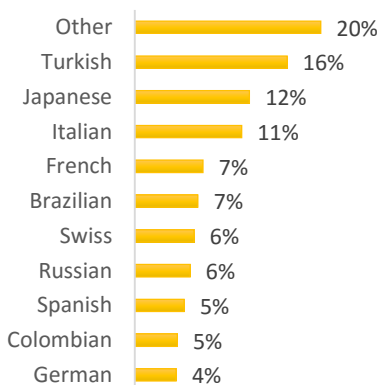

EC Nationality Mix – August 2016

Information is based on student numbers from 1st – 31st August 2016. The nationality mix varies over different courses and levels.

CANADA, MALTA, SOUTH AFRICA

Other = Any other nationalities with 1% or less

CANADA

MONTREAL (350-450 Students)

TORONTO (750-850 Students)

TORONTO 30+ (300-400 Students)

VANCOUVER (800-900 Students)

MALTA (900-1000 Students)

MALTA 30+ (300-400 Students)

CAPE TOWN (100-200 Students)

EC Nationality Mix – August 2016

Information is based on student numbers from 1st – 31st August 2016. The nationality mix varies over different courses and levels.

Other = Any other nationalities with 1% or less