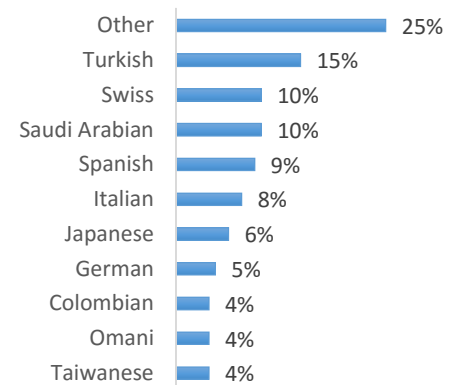

EC Nationality Mix – August 2016

Information is based on student numbers from 1st – 31st August 2016. The nationality mix varies over different courses and levels.

Other = Any other nationalities with 1% or less

UNITED KINGDOM

LONDON (350-450 Students)

LONDON 30+ (400-500 Students)

OXFORD (100-200 Students)

CAMBRIDGE (250-350 students)

BRIGHTON (500-600 Students)

BRISTOL (200-300 Students)

MANCHESTER (100-200 Students)

EC Nationality Mix – August 2016

Information is based on student numbers from 1st – 31st August 2016. The nationality mix varies over different courses and levels.

USA ON CAMPUS

SUNY OSWEGO (20-100 Students)