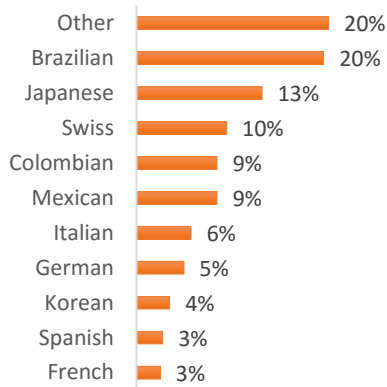

EC Nationality Mix – August 2016

Information is based on student numbers from 1st – 31st August 2016. The nationality mix varies over different courses and levels.

CANADA, MALTA, SOUTH AFRICA

Other = Any other nationalities with 1% or less

CANADA

MONTREAL (350-450 Students)