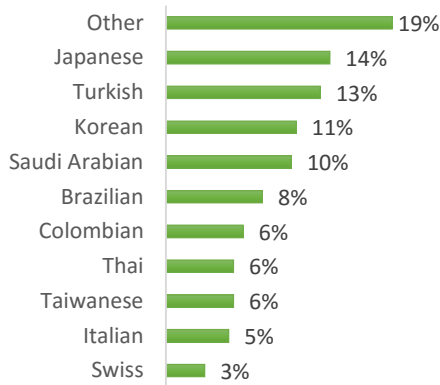

EC Nationality Mix – August 2016

Information is based on student numbers from 1st – 31st August 2016. The nationality mix varies over different courses and levels.

USA

Other = Any other nationalities with 1% or less

BOSTON (250 – 350 students)

NEW YORK (350-450 students)

NEW YORK 30+ (50-150 students)

SAN FRANCISCO (200-300 Students)

SAN DIEGO (200-300 Students)

LOS ANGELES (500-600 Students)

MIAMI (150-250 Students)

WASHINGTON D.C. (50-150 students)