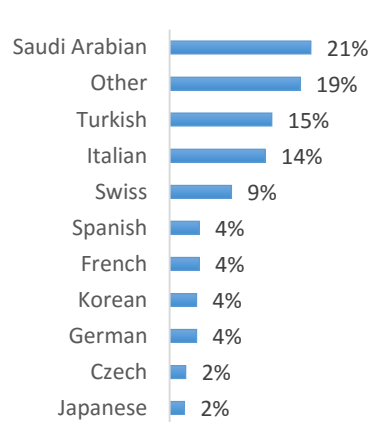

EC Nationality Mix – August 2016

Information is based on student numbers from 1st – 31st August 2016. The nationality mix varies over different courses and levels.

Other = Any other nationalities with 1% or less

UNITED KINGDOM

LONDON (350-450 Students)

LONDON 30+ (400-500 Students)

OXFORD (100-200 Students)

CAMBRIDGE (250-350 students)

BRIGHTON (500-600 Students)

BRISTOL (200-300 Students)

MANCHESTER (100-200 Students)

EC Nationality Mix – August 2016

Information is based on student numbers from 1st – 31st August 2016. The nationality mix varies over different courses and levels.

USA ON CAMPUS

SUNY OSWEGO (20-100 Students)