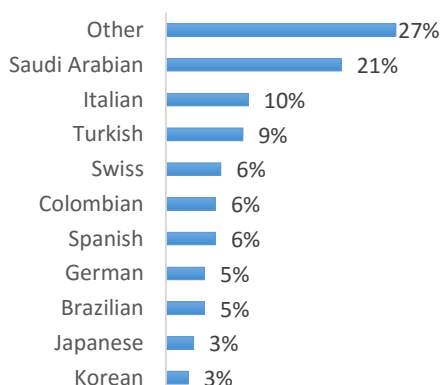

EC Nationality Mix – August 2016

Information is based on student numbers from 1st – 31st August 2016. The nationality mix varies over different courses and levels.

Other = Any other nationalities with 1% or less

UNITED KINGDOM

LONDON (350-450 Students)

LONDON 30+ (400-500 Students)

OXFORD (100-200 Students)

CAMBRIDGE (250-350 students)

BRIGHTON (500-600 Students)

BRISTOL (200-300 Students)

MANCHESTER (100-200 Students)

EC Nationality Mix – August 2016

Information is based on student numbers from 1st – 31st August 2016. The nationality mix varies over different courses and levels.

USA ON CAMPUS

SUNY OSWEGO (20-100 Students)