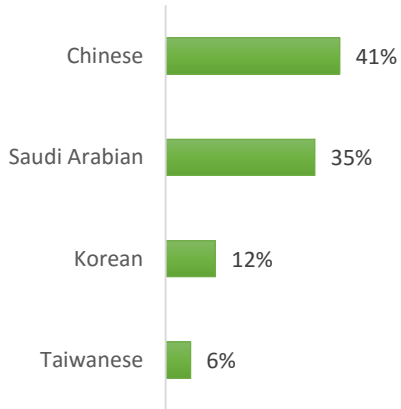

EC Nationality Mix – August 2016

Information is based on student numbers from 1st – 31st August 2016. The nationality mix varies over different courses and levels.

Other = Any other nationalities with 1% or less

UNITED KINGDOM

LONDON (350-450 Students)

LONDON 30+ (400-500 Students)

OXFORD (100-200 Students)

CAMBRIDGE (250-350 students)

BRIGHTON (500-600 Students)

BRISTOL (200-300 Students)

MANCHESTER (100-200 Students)

EC Nationality Mix – August 2016

Information is based on student numbers from 1st – 31st August 2016. The nationality mix varies over different courses and levels.

USA ON CAMPUS

SUNY OSWEGO (20-100 Students)