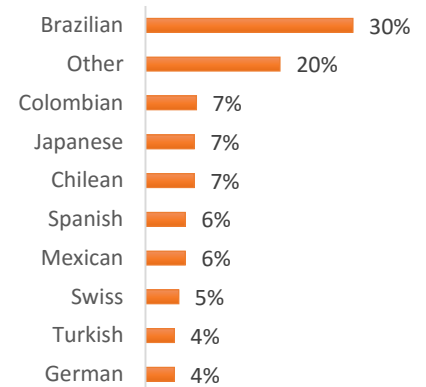

TORONTO 30+ (300-400 Students)