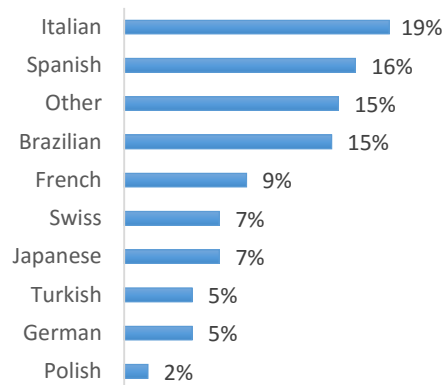

LONDON 30+ (400-500 Students)