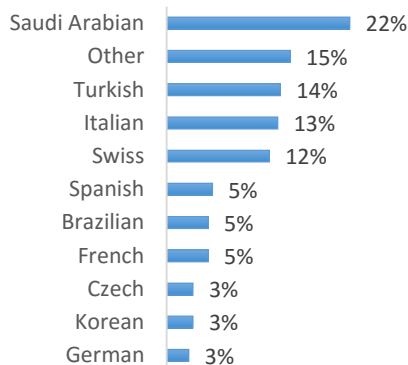

EC Nationality Mix – July 2016

Information is based on student numbers from 1st – 31st July 2016. The nationality mix varies over different courses and levels.

Other = Any other nationalities with 1% or less

UNITED KINGDOM

LONDON (400-500 Students)

LONDON 30+ (400-500 Students)

OXFORD (100-200 Students)

CAMBRIDGE (300-400 students)

BRIGHTON 600-700 Students)

BRISTOL (300-400 Students)

MANCHESTER (100-200 Students)

EC Nationality Mix – July 2016

Information is based on student numbers from 1st – 31st July 2016. The nationality mix varies over different courses and levels.

USA ON CAMPUS

SUNY OSWEGO (20-100 Students)