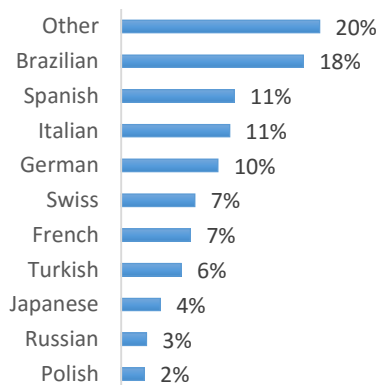

LONDON 30+ (400-500 Students)