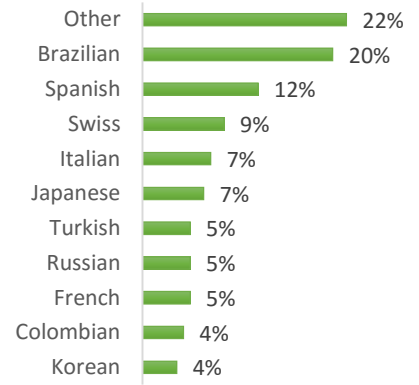

EC Nationality Mix – July 2016

Information is based on student numbers from 1st – 31st July 2016. The nationality mix varies over different courses and levels.

USA

Other = Any other nationalities with 1% or less

BOSTON (250 – 350 students)

NEW YORK (400-500 students)

NEW YORK 30+ (50-150 students)

SAN FRANCISCO (200-300 Students)

SAN DIEGO (200-300 Students)

LOS ANGELES (550-650 Students)

MIAMI (200-300 Students)

WASHINGTON D.C. (50-150 students)