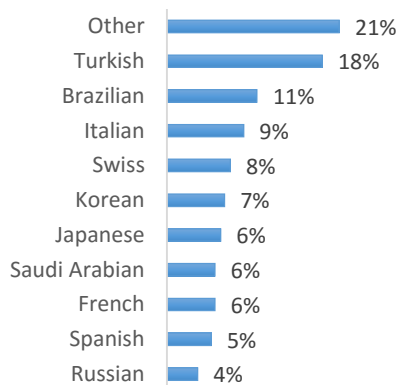

EC Nationality Mix – July 2016

Information is based on student numbers from 1st – 31st July 2016. The nationality mix varies over different courses and levels.

Other = Any other nationalities with 1% or less

UNITED KINGDOM

LONDON (400-500 Students)