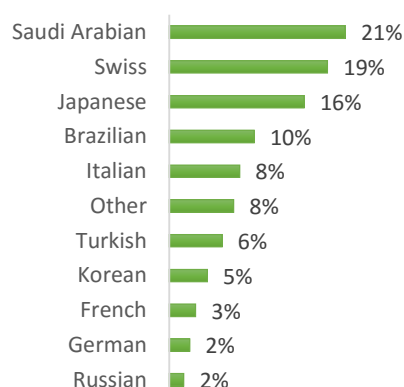

EC Nationality Mix – July 2016

Information is based on student numbers from 1st – 31st July 2016. The nationality mix varies over different courses and levels.

USA

Other = Any other nationalities with 1% or less

BOSTON (250 – 350 students)

NEW YORK (400-500 students)

NEW YORK 30+ (50-150 students)

SAN FRANCISCO (200-300 Students)

SAN DIEGO (200-300 Students)

LOS ANGELES (550-650 Students)

MIAMI (200-300 Students)

WASHINGTON D.C. (50-150 students)

EC Nationality Mix – July 2016

Information is based on student numbers from 1st – 31st July 2016. The nationality mix varies over different courses and levels.

CANADA, MALTA, SOUTH AFRICA

Other = Any other nationalities with 1% or less