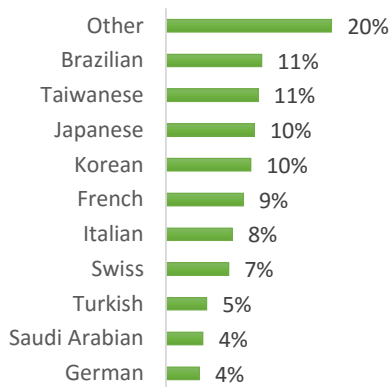

EC Nationality Mix – July 2016

Information is based on student numbers from 1st – 31st July 2016. The nationality mix varies over different courses and levels.

USA

Other = Any other nationalities with 1% or less

BOSTON (250 – 350 students)

NEW YORK (400-500 students)

NEW YORK 30+ (50-150 students)

SAN FRANCISCO (200-300 Students)

SAN DIEGO (200-300 Students)

LOS ANGELES (550-650 Students)

MIAMI (200-300 Students)

WASHINGTON D.C. (50-150 students)

EC Nationality Mix – July 2016

Information is based on student numbers from 1st – 31st July 2016. The nationality mix varies over different courses and levels.

CANADA, MALTA, SOUTH AFRICA

Other = Any other nationalities with 1% or less