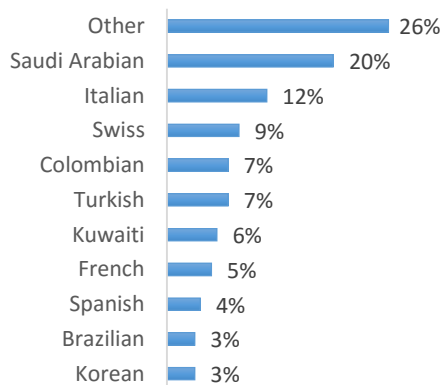

EC Nationality Mix – July 2016

Information is based on student numbers from 1st – 31st July 2016. The nationality mix varies over different courses and levels.

Other = Any other nationalities with 1% or less

UNITED KINGDOM

LONDON (400-500 Students)

LONDON 30+ (400-500 Students)

OXFORD (100-200 Students)

CAMBRIDGE (300-400 students)

BRIGHTON 600-700 Students)

BRISTOL (300-400 Students)

MANCHESTER (100-200 Students)

EC Nationality Mix – July 2016

Information is based on student numbers from 1st – 31st July 2016. The nationality mix varies over different courses and levels.

USA ON CAMPUS

SUNY OSWEGO (20-100 Students)