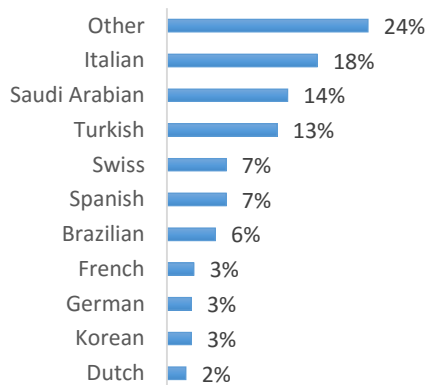

EC Nationality Mix – July 2016

Information is based on student numbers from 1st – 31st July 2016. The nationality mix varies over different courses and levels.

Other = Any other nationalities with 1% or less

UNITED KINGDOM

LONDON (400-500 Students)

LONDON 30+ (400-500 Students)

OXFORD (100-200 Students)

CAMBRIDGE (300-400 students)

BRIGHTON 600-700 Students)

BRISTOL (300-400 Students)

MANCHESTER (100-200 Students)

EC Nationality Mix – July 2016

Information is based on student numbers from 1st – 31st July 2016. The nationality mix varies over different courses and levels.

USA ON CAMPUS

SUNY OSWEGO (20-100 Students)