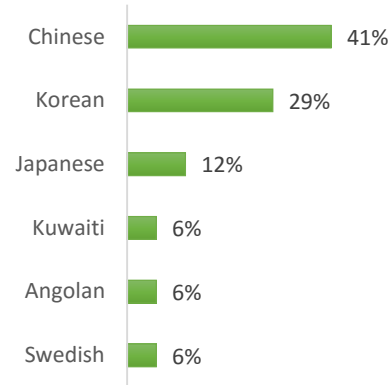

SUNY FREDONIA (20-100 Students)