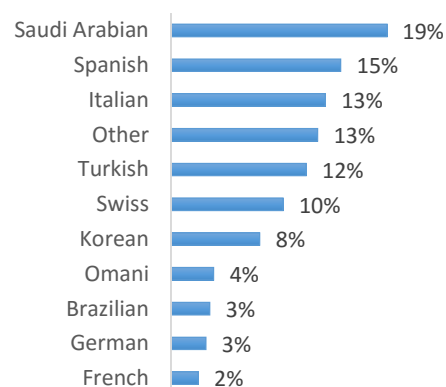

EC Nationality Mix – July 2016

Information is based on student numbers from 1st – 31st July 2016. The nationality mix varies over different courses and levels.

Other = Any other nationalities with 1% or less

UNITED KINGDOM

LONDON (400-500 Students)

LONDON 30+ (400-500 Students)

OXFORD (100-200 Students)

CAMBRIDGE (300-400 students)

BRIGHTON 600-700 Students)

BRISTOL (300-400 Students)

MANCHESTER (100-200 Students)

EC Nationality Mix – July 2016

Information is based on student numbers from 1st – 31st July 2016. The nationality mix varies over different courses and levels.

USA ON CAMPUS

SUNY OSWEGO (20-100 Students)