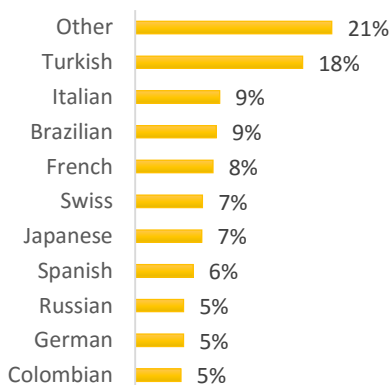

EC Nationality Mix – July 2016

Information is based on student numbers from 1st – 31st July 2016. The nationality mix varies over different courses and levels.

CANADA, MALTA, SOUTH AFRICA

Other = Any other nationalities with 1% or less

CANADA

MONTREAL (450-550 Students)

TORONTO (800-900 Students)

TORONTO 30+ (300-400 Students)

VANCOUVER (900-1000 Students)

MALTA (1000-1500 Students)

MALTA 30+ (300-400 Students)

CAPE TOWN (100-200 Students)

EC Nationality Mix – July 2016

Information is based on student numbers from 1st – 31st July 2016. The nationality mix varies over different courses and levels.

Other = Any other nationalities with 1% or less