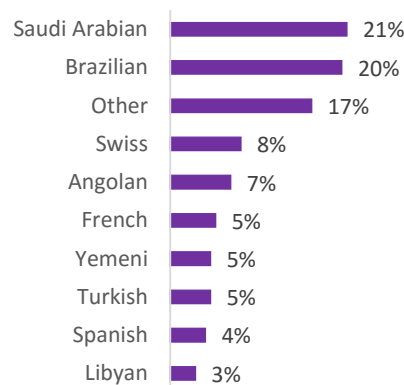

EC Nationality Mix – July 2016

Information is based on student numbers from 1st – 31st July 2016. The nationality mix varies over different courses and levels.

CANADA, MALTA, SOUTH AFRICA

Other = Any other nationalities with 1% or less

CANADA

MONTREAL (450-550 Students)

TORONTO (800-900 Students)

TORONTO 30+ (300-400 Students)

VANCOUVER (900-1000 Students)

MALTA (1000-1500 Students)

MALTA 30+ (300-400 Students)

CAPE TOWN (100-200 Students)

EC Nationality Mix – July 2016

Information is based on student numbers from 1st – 31st July 2016. The nationality mix varies over different courses and levels.

Other = Any other nationalities with 1% or less