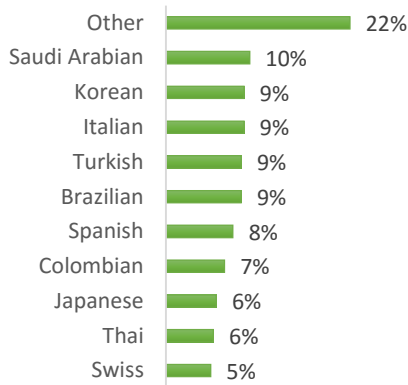

EC Nationality Mix – July 2016

Information is based on student numbers from 1st – 31st July 2016. The nationality mix varies over different courses and levels.

USA

Other = Any other nationalities with 1% or less

BOSTON (250 – 350 students)

NEW YORK (400-500 students)

NEW YORK 30+ (50-150 students)

SAN FRANCISCO (200-300 Students)

SAN DIEGO (200-300 Students)

LOS ANGELES (550-650 Students)

MIAMI (200-300 Students)

WASHINGTON D.C. (50-150 students)