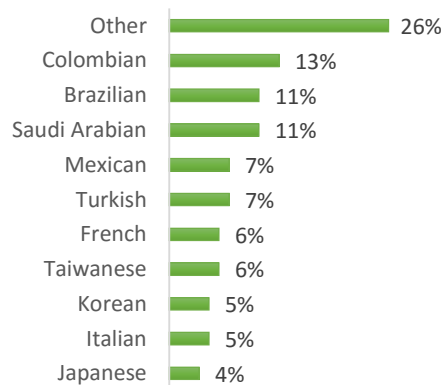

EC Nationality Mix – July 2016

Information is based on student numbers from 1st – 31st July 2016. The nationality mix varies over different courses and levels.

USA

Other = Any other nationalities with 1% or less

BOSTON (250 – 350 students)

NEW YORK (400-500 students)

NEW YORK 30+ (50-150 students)

SAN FRANCISCO (200-300 Students)

SAN DIEGO (200-300 Students)

LOS ANGELES (550-650 Students)

MIAMI (200-300 Students)

WASHINGTON D.C. (50-150 students)

EC Nationality Mix – July 2016

Information is based on student numbers from 1st – 31st July 2016. The nationality mix varies over different courses and levels.

CANADA, MALTA, SOUTH AFRICA

Other = Any other nationalities with 1% or less