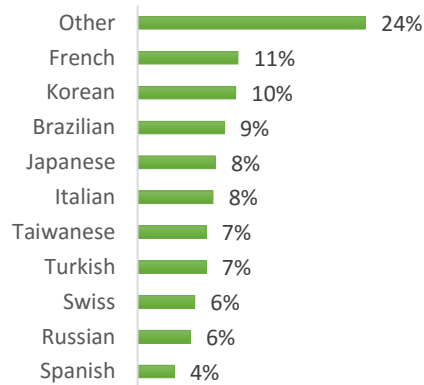

EC Nationality Mix – July 2016

Information is based on student numbers from 1st – 31st July 2016. The nationality mix varies over different courses and levels.

USA

Other = Any other nationalities with 1% or less

BOSTON (250 – 350 students)

NEW YORK (400-500 students)

NEW YORK 30+ (50-150 students)

SAN FRANCISCO (200-300 Students)

SAN DIEGO (200-300 Students)

LOS ANGELES (550-650 Students)

MIAMI (200-300 Students)

WASHINGTON D.C. (50-150 students)