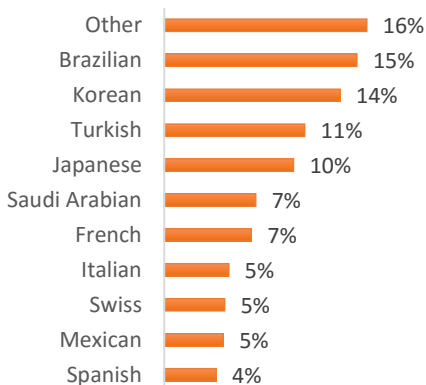

TORONTO (800-900 Students)