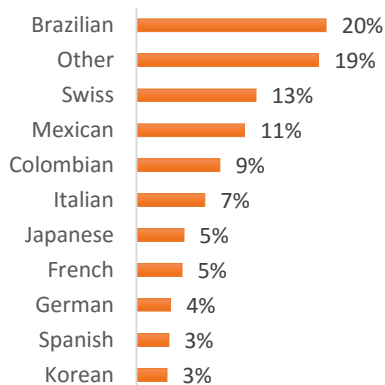

EC Nationality Mix – July 2016

Information is based on student numbers from 1st – 31st July 2016. The nationality mix varies over different courses and levels.

CANADA, MALTA, SOUTH AFRICA

Other = Any other nationalities with 1% or less

CANADA

MONTREAL (450-550 Students)