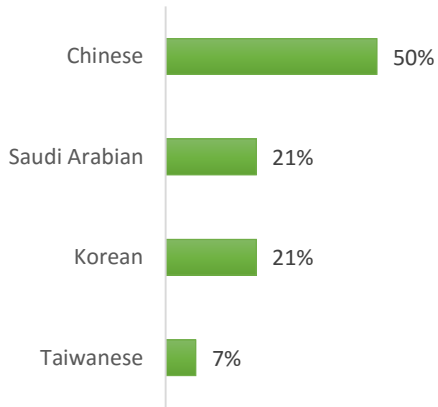

EC Nationality Mix – July 2016

Information is based on student numbers from 1st – 31st July 2016. The nationality mix varies over different courses and levels.

Other = Any other nationalities with 1% or less

UNITED KINGDOM

LONDON (400-500 Students)

LONDON 30+ (400-500 Students)

OXFORD (100-200 Students)

CAMBRIDGE (300-400 students)

BRIGHTON 600-700 Students)

BRISTOL (300-400 Students)

MANCHESTER (100-200 Students)

EC Nationality Mix – July 2016

Information is based on student numbers from 1st – 31st July 2016. The nationality mix varies over different courses and levels.

USA ON CAMPUS

SUNY OSWEGO (20-100 Students)