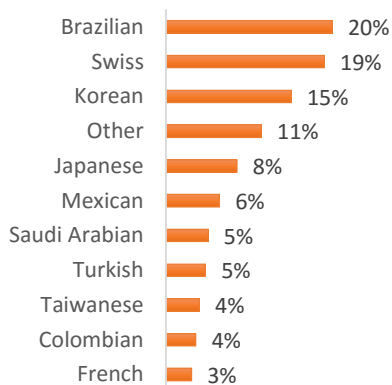

VANCOUVER (900-1000 Students)