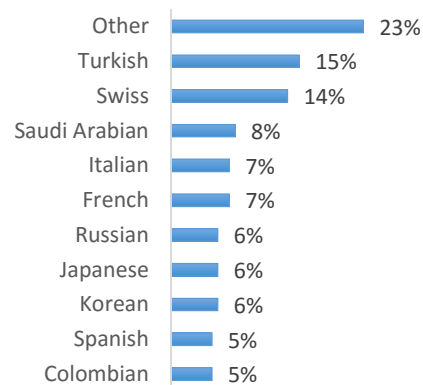

EC Nationality Mix – July 2016

Information is based on student numbers from 1st – 31st July 2016. The nationality mix varies over different courses and levels.

Other = Any other nationalities with 1% or less

UNITED KINGDOM

LONDON (400-500 Students)

LONDON 30+ (400-500 Students)

OXFORD (100-200 Students)

CAMBRIDGE (300-400 students)

BRIGHTON 600-700 Students)

BRISTOL (300-400 Students)

MANCHESTER (100-200 Students)

EC Nationality Mix – July 2016

Information is based on student numbers from 1st – 31st July 2016. The nationality mix varies over different courses and levels.

USA ON CAMPUS

SUNY OSWEGO (20-100 Students)