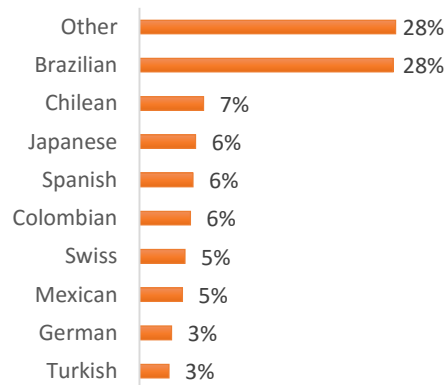

TORONTO 30+ (300-400 Students)