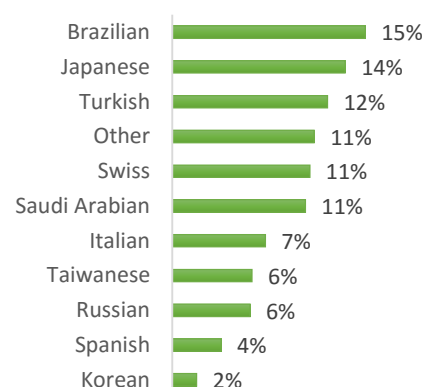

EC Nationality Mix – July 2016

Information is based on student numbers from 1st – 31st July 2016. The nationality mix varies over different courses and levels.

USA

Other = Any other nationalities with 1% or less

BOSTON (250 – 350 students)

NEW YORK (400-500 students)

NEW YORK 30+ (50-150 students)

SAN FRANCISCO (200-300 Students)

SAN DIEGO (200-300 Students)

LOS ANGELES (550-650 Students)

MIAMI (200-300 Students)

WASHINGTON D.C. (50-150 students)

EC Nationality Mix – July 2016

Information is based on student numbers from 1st – 31st July 2016. The nationality mix varies over different courses and levels.

CANADA, MALTA, SOUTH AFRICA

Other = Any other nationalities with 1% or less