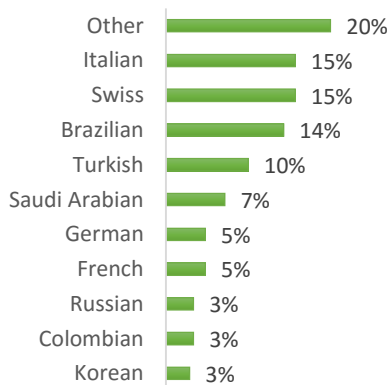

EC Nationality Mix – July 2016

Information is based on student numbers from 1st – 31st July 2016. The nationality mix varies over different courses and levels.

USA

Other = Any other nationalities with 1% or less

BOSTON (250 – 350 students)

NEW YORK (400-500 students)

NEW YORK 30+ (50-150 students)

SAN FRANCISCO (200-300 Students)

SAN DIEGO (200-300 Students)

LOS ANGELES (550-650 Students)

MIAMI (200-300 Students)

WASHINGTON D.C. (50-150 students)

EC Nationality Mix – July 2016

Information is based on student numbers from 1st – 31st July 2016. The nationality mix varies over different courses and levels.

CANADA, MALTA, SOUTH AFRICA

Other = Any other nationalities with 1% or less