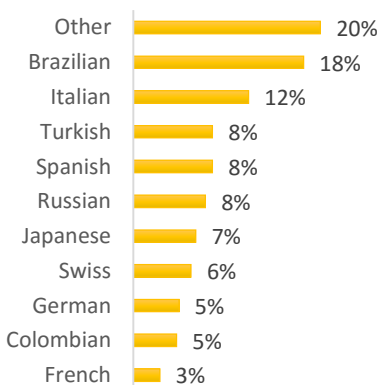

EC Nationality Mix – July 2016

Information is based on student numbers from 1st – 31st July 2016. The nationality mix varies over different courses and levels.

CANADA, MALTA, SOUTH AFRICA

Other = Any other nationalities with 1% or less

CANADA

MONTREAL (450-550 Students)

TORONTO (800-900 Students)

TORONTO 30+ (300-400 Students)

VANCOUVER (900-1000 Students)

MALTA (1000-1500 Students)

MALTA 30+ (300-400 Students)

CAPE TOWN (100-200 Students)

EC Nationality Mix – July 2016

Information is based on student numbers from 1st – 31st July 2016. The nationality mix varies over different courses and levels.

Other = Any other nationalities with 1% or less