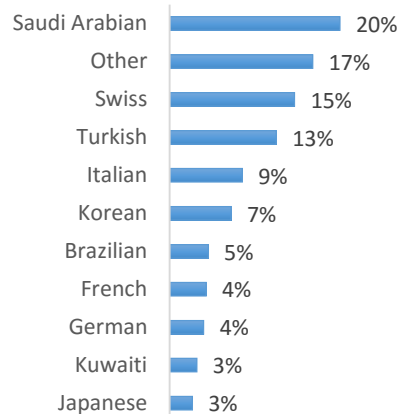

CAPE TOWN (100-200 Students)

EC Nationality Mix – June 2016

Information is based on student numbers from 1st – 30th June 2016. The nationality mix varies over different courses and levels.

Other = Any other nationalities with 1% or less

UNITED KINGDOM

LONDON (200-300 Students)

LONDON 30+ (200-300 Students)

OXFORD (50-100 Students)

CAMBRIDGE (200-300 students)

BRIGHTON (300-400 Students)

BRISTOL (200-300 Students)

MANCHESTER (100-200 Students)

EC Nationality Mix – June 2016

Information is based on student numbers from 1st – 30th June 2016. The nationality mix varies over different courses and levels.

USA ON CAMPUS

SUNY OSWEGO (20-100 Students)