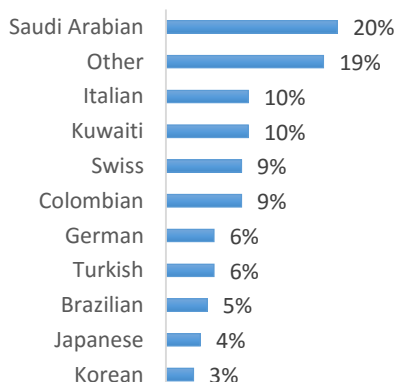

CAPE TOWN (100-200 Students)

EC Nationality Mix – June 2016

Information is based on student numbers from 1st – 30th June 2016. The nationality mix varies over different courses and levels.

Other = Any other nationalities with 1% or less

UNITED KINGDOM

LONDON (200-300 Students)

LONDON 30+ (200-300 Students)

OXFORD (50-100 Students)

CAMBRIDGE (200-300 students)

BRIGHTON (300-400 Students)

BRISTOL (200-300 Students)

MANCHESTER (100-200 Students)

EC Nationality Mix – June 2016

Information is based on student numbers from 1st – 30th June 2016. The nationality mix varies over different courses and levels.

USA ON CAMPUS

SUNY OSWEGO (20-100 Students)