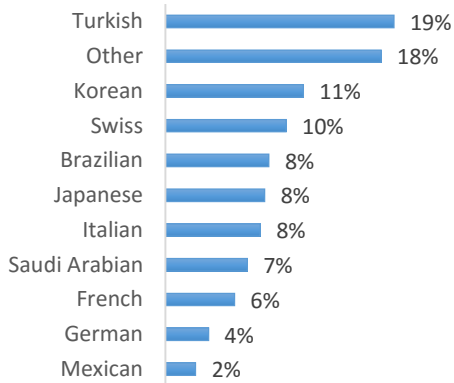

EC Nationality Mix – June 2016

Information is based on student numbers from 1st – 30th June 2016. The nationality mix varies over different courses and levels.

Other = Any other nationalities with 1% or less

UNITED KINGDOM

LONDON (200-300 Students)