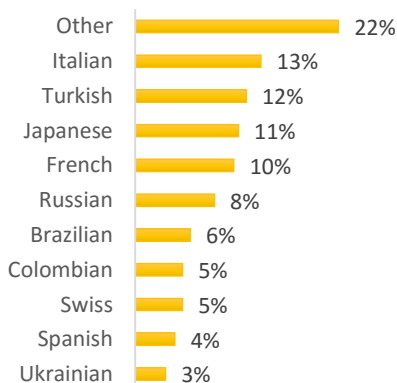

EC Nationality Mix – June 2016

Information is based on student numbers from 1st – 30th June 2016. The nationality mix varies over different courses and levels.

Other = Any other nationalities with 1% or less

CANADA, MALTA, SOUTH AFRICA

CANADA

MONTREAL (300-400 Students)

TORONTO (600-700 Students)

TORONTO 30+ (250-350 Students)

VANCOUVER (800-900 Students)

MALTA (1200-1300 Students)

MALTA 30+ (250-350 Students)

CAPE TOWN (100-200 Students)

EC Nationality Mix – June 2016

Information is based on student numbers from 1st – 30th June 2016. The nationality mix varies over different courses and levels.

Other = Any other nationalities with 1% or less