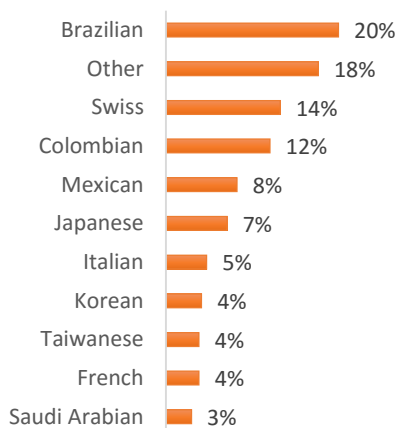

EC Nationality Mix – June 2016

Information is based on student numbers from 1st – 30th June 2016. The nationality mix varies over different courses and levels.

Other = Any other nationalities with 1% or less

CANADA, MALTA, SOUTH AFRICA

CANADA

MONTREAL (300-400 Students)