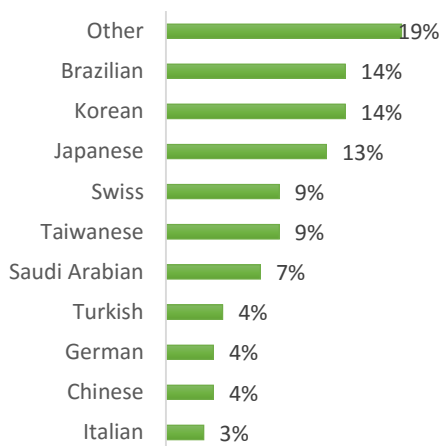

EC Nationality Mix – June 2016

Information is based on student numbers from 1st – 30th June 2016. The nationality mix varies over different courses and levels.

USA

Other = Any other nationalities with 1% or less

BOSTON (150 – 250 students)

NEW YORK (200-300 students)

NEW YORK 30+ (50-150 students)

SAN FRANCISCO (100-200 Students)

SAN DIEGO (200-300 Students)

LOS ANGELES (300-400 Students)

MIAMI (100-200 Students)

WASHINGTON D.C. (50-150 students)

EC Nationality Mix – June 2016

Information is based on student numbers from 1st – 30th June 2016. The nationality mix varies over different courses and levels.

Other = Any other nationalities with 1% or less