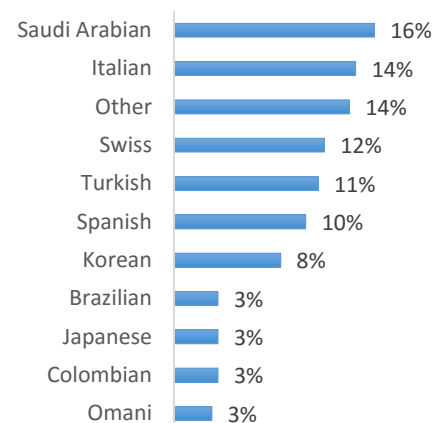

CAPE TOWN (100-200 Students)

EC Nationality Mix – June 2016

Information is based on student numbers from 1st – 30th June 2016. The nationality mix varies over different courses and levels.

Other = Any other nationalities with 1% or less

UNITED KINGDOM

LONDON (200-300 Students)

LONDON 30+ (200-300 Students)

OXFORD (50-100 Students)

CAMBRIDGE (200-300 students)

BRIGHTON (300-400 Students)

BRISTOL (200-300 Students)

MANCHESTER (100-200 Students)

EC Nationality Mix – June 2016

Information is based on student numbers from 1st – 30th June 2016. The nationality mix varies over different courses and levels.

USA ON CAMPUS

SUNY OSWEGO (20-100 Students)