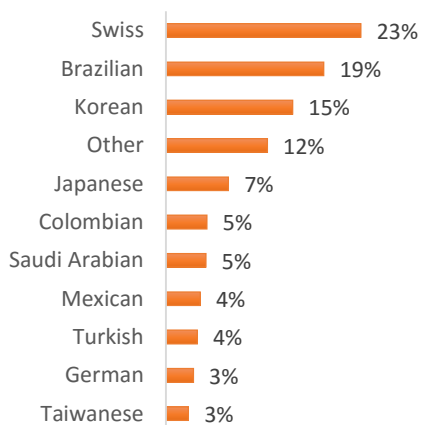

EC Nationality Mix – June 2016

Information is based on student numbers from 1st – 30th June 2016. The nationality mix varies over different courses and levels.

Other = Any other nationalities with 1% or less

CANADA, MALTA, SOUTH AFRICA

CANADA

MONTREAL (300-400 Students)

TORONTO (600-700 Students)

TORONTO 30+ (250-350 Students)

VANCOUVER (800-900 Students)

MALTA (1200-1300 Students)

MALTA 30+ (250-350 Students)

CAPE TOWN (100-200 Students)

EC Nationality Mix – June 2016

Information is based on student numbers from 1st – 30th June 2016. The nationality mix varies over different courses and levels.

Other = Any other nationalities with 1% or less