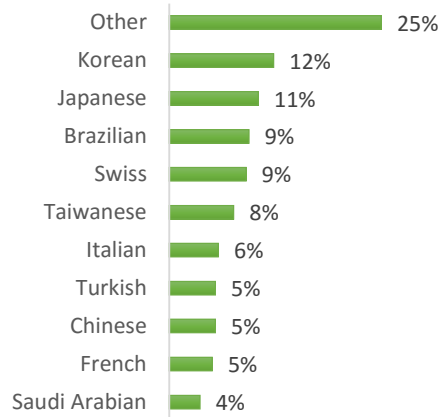

EC Nationality Mix – June 2016

Information is based on student numbers from 1st – 30th June 2016. The nationality mix varies over different courses and levels.

USA

Other = Any other nationalities with 1% or less

BOSTON (150 – 250 students)

NEW YORK (200-300 students)

NEW YORK 30+ (50-150 students)

SAN FRANCISCO (100-200 Students)

SAN DIEGO (200-300 Students)

LOS ANGELES (300-400 Students)

MIAMI (100-200 Students)

WASHINGTON D.C. (50-150 students)