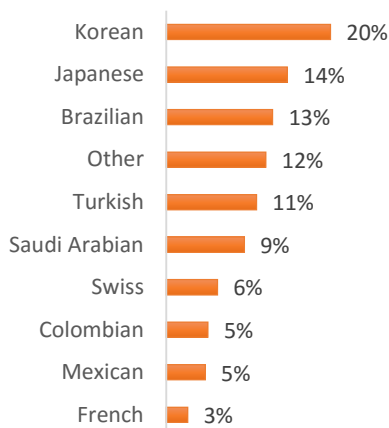

TORONTO (600-700 Students)