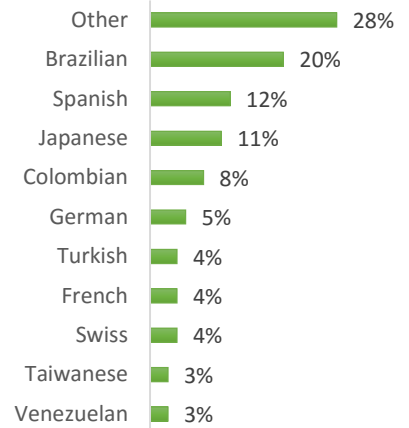

EC Nationality Mix – June 2016

Information is based on student numbers from 1st – 30th June 2016. The nationality mix varies over different courses and levels.

USA

Other = Any other nationalities with 1% or less

BOSTON (150 – 250 students)

NEW YORK (200-300 students)

NEW YORK 30+ (50-150 students)

SAN FRANCISCO (100-200 Students)

SAN DIEGO (200-300 Students)

LOS ANGELES (300-400 Students)

MIAMI (100-200 Students)

WASHINGTON D.C. (50-150 students)