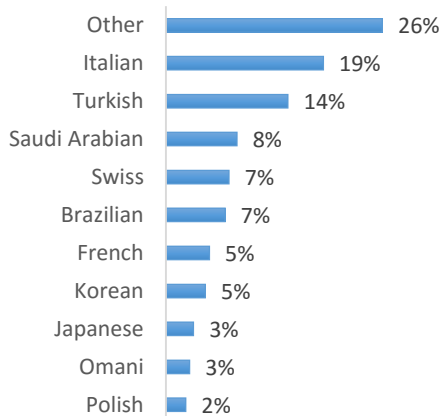

CAPE TOWN (100-200 Students)

EC Nationality Mix – June 2016

Information is based on student numbers from 1st – 30th June 2016. The nationality mix varies over different courses and levels.

Other = Any other nationalities with 1% or less

UNITED KINGDOM

LONDON (200-300 Students)

LONDON 30+ (200-300 Students)

OXFORD (50-100 Students)

CAMBRIDGE (200-300 students)

BRIGHTON (300-400 Students)

BRISTOL (200-300 Students)

MANCHESTER (100-200 Students)

EC Nationality Mix – June 2016

Information is based on student numbers from 1st – 30th June 2016. The nationality mix varies over different courses and levels.

USA ON CAMPUS

SUNY OSWEGO (20-100 Students)