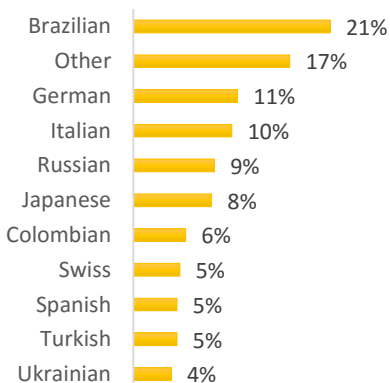

EC Nationality Mix – June 2016

Information is based on student numbers from 1st – 30th June 2016. The nationality mix varies over different courses and levels.

Other = Any other nationalities with 1% or less

CANADA, MALTA, SOUTH AFRICA

CANADA

MONTREAL (300-400 Students)

TORONTO (600-700 Students)

TORONTO 30+ (250-350 Students)

VANCOUVER (800-900 Students)

MALTA (1200-1300 Students)

MALTA 30+ (250-350 Students)

CAPE TOWN (100-200 Students)

EC Nationality Mix – June 2016

Information is based on student numbers from 1st – 30th June 2016. The nationality mix varies over different courses and levels.

Other = Any other nationalities with 1% or less