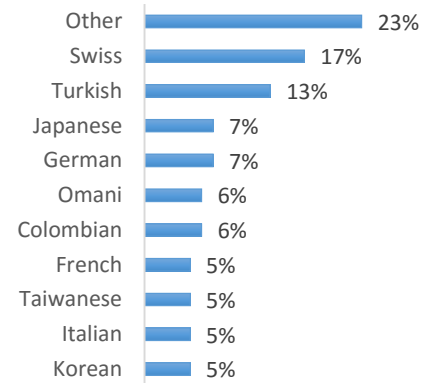

CAPE TOWN (100-200 Students)

EC Nationality Mix – June 2016

Information is based on student numbers from 1st – 30th June 2016. The nationality mix varies over different courses and levels.

Other = Any other nationalities with 1% or less

UNITED KINGDOM

LONDON (200-300 Students)

LONDON 30+ (200-300 Students)

OXFORD (50-100 Students)

CAMBRIDGE (200-300 students)

BRIGHTON (300-400 Students)

BRISTOL (200-300 Students)

MANCHESTER (100-200 Students)

EC Nationality Mix – June 2016

Information is based on student numbers from 1st – 30th June 2016. The nationality mix varies over different courses and levels.

USA ON CAMPUS

SUNY OSWEGO (20-100 Students)