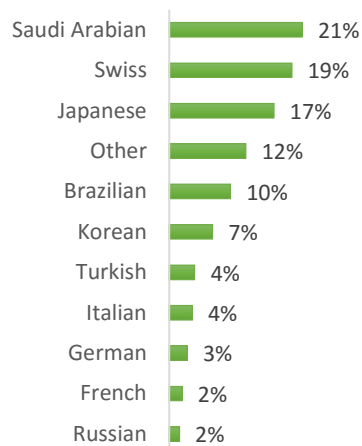

EC Nationality Mix – June 2016

Information is based on student numbers from 1st – 30th June 2016. The nationality mix varies over different courses and levels.

USA

Other = Any other nationalities with 1% or less

BOSTON (150 – 250 students)

NEW YORK (200-300 students)

NEW YORK 30+ (50-150 students)

SAN FRANCISCO (100-200 Students)

SAN DIEGO (200-300 Students)

LOS ANGELES (300-400 Students)

MIAMI (100-200 Students)

WASHINGTON D.C. (50-150 students)

EC Nationality Mix – June 2016

Information is based on student numbers from 1st – 30th June 2016. The nationality mix varies over different courses and levels.

Other = Any other nationalities with 1% or less