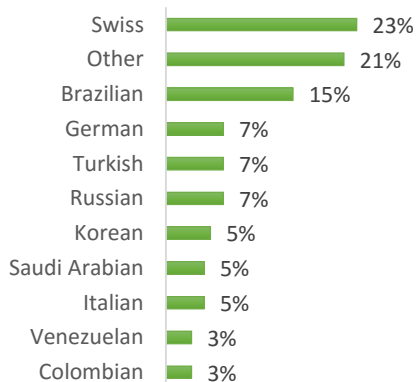

EC Nationality Mix – June 2016

Information is based on student numbers from 1st – 30th June 2016. The nationality mix varies over different courses and levels.

USA

Other = Any other nationalities with 1% or less

BOSTON (150 – 250 students)

NEW YORK (200-300 students)

NEW YORK 30+ (50-150 students)

SAN FRANCISCO (100-200 Students)

SAN DIEGO (200-300 Students)

LOS ANGELES (300-400 Students)

MIAMI (100-200 Students)

WASHINGTON D.C. (50-150 students)

EC Nationality Mix – June 2016

Information is based on student numbers from 1st – 30th June 2016. The nationality mix varies over different courses and levels.

Other = Any other nationalities with 1% or less