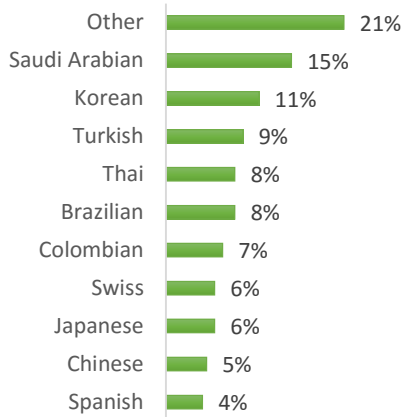

EC Nationality Mix – June 2016

Information is based on student numbers from 1st – 30th June 2016. The nationality mix varies over different courses and levels.

USA

Other = Any other nationalities with 1% or less

BOSTON (150 – 250 students)

NEW YORK (200-300 students)

NEW YORK 30+ (50-150 students)

SAN FRANCISCO (100-200 Students)

SAN DIEGO (200-300 Students)

LOS ANGELES (300-400 Students)

MIAMI (100-200 Students)

WASHINGTON D.C. (50-150 students)