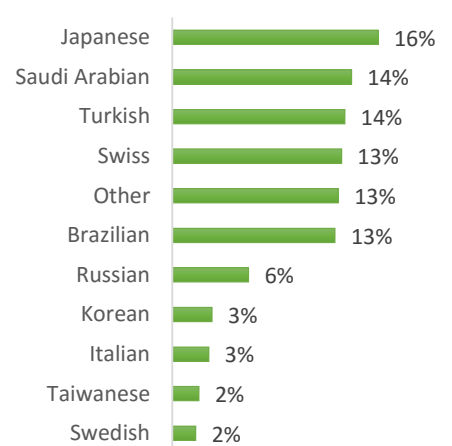

EC Nationality Mix – June 2016

Information is based on student numbers from 1st – 30th June 2016. The nationality mix varies over different courses and levels.

USA

Other = Any other nationalities with 1% or less

BOSTON (150 – 250 students)

NEW YORK (200-300 students)

NEW YORK 30+ (50-150 students)

SAN FRANCISCO (100-200 Students)

SAN DIEGO (200-300 Students)

LOS ANGELES (300-400 Students)

MIAMI (100-200 Students)

WASHINGTON D.C. (50-150 students)

EC Nationality Mix – June 2016

Information is based on student numbers from 1st – 30th June 2016. The nationality mix varies over different courses and levels.

Other = Any other nationalities with 1% or less