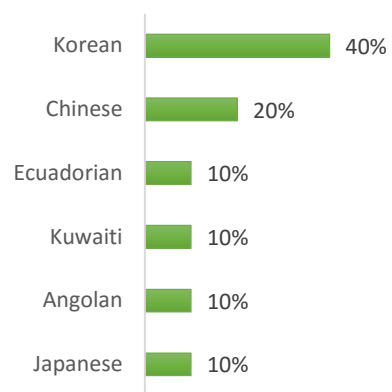

SUNY FREDONIA (20-100 Students)