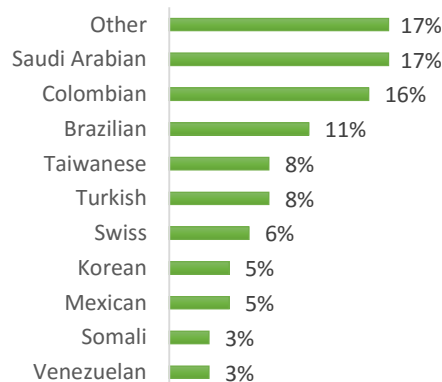

EC Nationality Mix – June 2016

Information is based on student numbers from 1st – 30th June 2016. The nationality mix varies over different courses and levels.

USA

Other = Any other nationalities with 1% or less

BOSTON (150 – 250 students)

NEW YORK (200-300 students)

NEW YORK 30+ (50-150 students)

SAN FRANCISCO (100-200 Students)

SAN DIEGO (200-300 Students)

LOS ANGELES (300-400 Students)

MIAMI (100-200 Students)

WASHINGTON D.C. (50-150 students)

EC Nationality Mix – June 2016

Information is based on student numbers from 1st – 30th June 2016. The nationality mix varies over different courses and levels.

Other = Any other nationalities with 1% or less