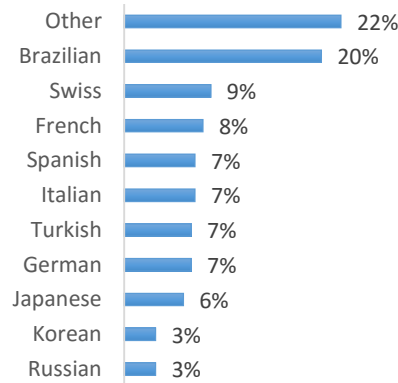

LONDON 30+ (200-300 Students)