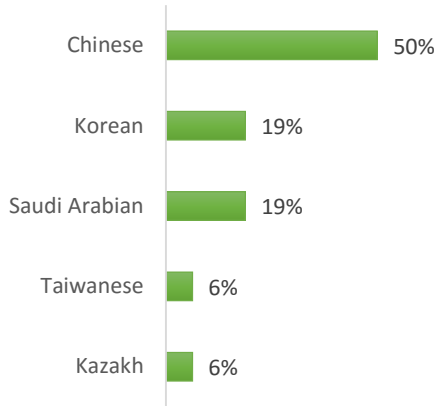

CAPE TOWN (100-200 Students)

EC Nationality Mix – June 2016

Information is based on student numbers from 1st – 30th June 2016. The nationality mix varies over different courses and levels.

Other = Any other nationalities with 1% or less

UNITED KINGDOM

LONDON (200-300 Students)

LONDON 30+ (200-300 Students)

OXFORD (50-100 Students)

CAMBRIDGE (200-300 students)

BRIGHTON (300-400 Students)

BRISTOL (200-300 Students)

MANCHESTER (100-200 Students)

EC Nationality Mix – June 2016

Information is based on student numbers from 1st – 30th June 2016. The nationality mix varies over different courses and levels.

USA ON CAMPUS

SUNY OSWEGO (20-100 Students)