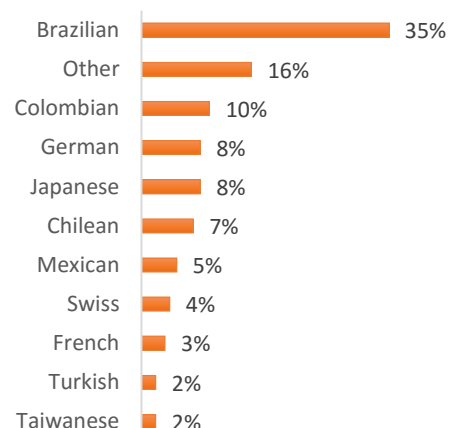

EC Nationality Mix – June 2016

Information is based on student numbers from 1st – 30th June 2016. The nationality mix varies over different courses and levels.

Other = Any other nationalities with 1% or less

CANADA, MALTA, SOUTH AFRICA

CANADA

MONTREAL (300-400 Students)

TORONTO (600-700 Students)

TORONTO 30+ (250-350 Students)

VANCOUVER (800-900 Students)

MALTA (1200-1300 Students)

MALTA 30+ (250-350 Students)

CAPE TOWN (100-200 Students)

EC Nationality Mix – June 2016

Information is based on student numbers from 1st – 30th June 2016. The nationality mix varies over different courses and levels.

Other = Any other nationalities with 1% or less