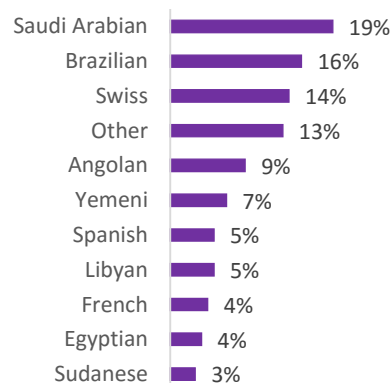

EC Nationality Mix – June 2016

Information is based on student numbers from 1st – 30th June 2016. The nationality mix varies over different courses and levels.

Other = Any other nationalities with 1% or less

CANADA, MALTA, SOUTH AFRICA

CANADA

MONTREAL (300-400 Students)

TORONTO (600-700 Students)

TORONTO 30+ (250-350 Students)

VANCOUVER (800-900 Students)

MALTA (1200-1300 Students)

MALTA 30+ (250-350 Students)

CAPE TOWN (100-200 Students)

EC Nationality Mix – June 2016

Information is based on student numbers from 1st – 30th June 2016. The nationality mix varies over different courses and levels.

Other = Any other nationalities with 1% or less