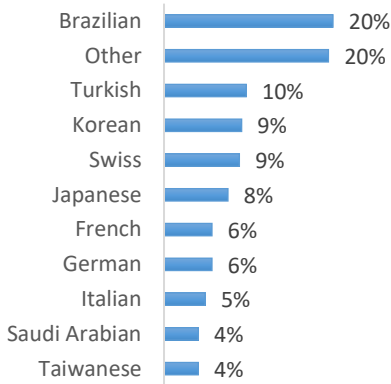

EC Nationality Mix – May 2018

Information is based on student numbers from 1st – 31st May 2018. The nationality mix varies over different courses and levels.

UNITED KINGDOM

Other= Any other nationalities with 1% or less

LONDON (300-400 Students)