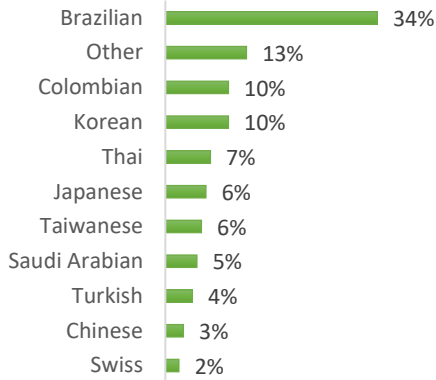

# EC Nationality Mix – May 2018

Information is based on student numbers from 1<sup>st</sup> – 31<sup>st</sup> May 2018. The nationality mix varies over different courses and levels.

## USA

Other = Any other nationalities with 1% or less

**BOSTON (100–200 Students)**

**NEW YORK (150–250 Students)**

**NEW YORK 30+ (50-150 Students)**

**SAN FRANCISCO (100-200 Students)**

**SAN DIEGO (100-200 Students)**