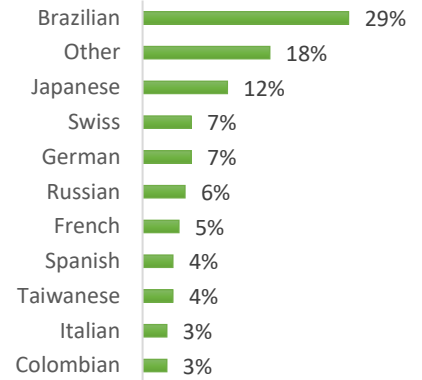

# EC Nationality Mix – May 2018

Information is based on student numbers from 1<sup>st</sup> – 31<sup>st</sup> May 2018. The nationality mix varies over different courses and levels.

## USA

Other = Any other nationalities with 1% or less

**BOSTON (100–200 Students)**

**NEW YORK (150–250 Students)**

**NEW YORK 30+ (50-150 Students)**

**SAN FRANCISCO (100-200 Students)**

**SAN DIEGO (100-200 Students)**

**LOS ANGELES (250-350 Students)**

**MIAMI (50-150 Students)**

**WASHINGTON D.C. (0-100 Students)**