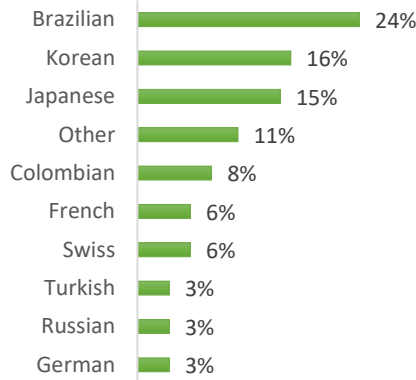

NEW YORK (150–250 Students)