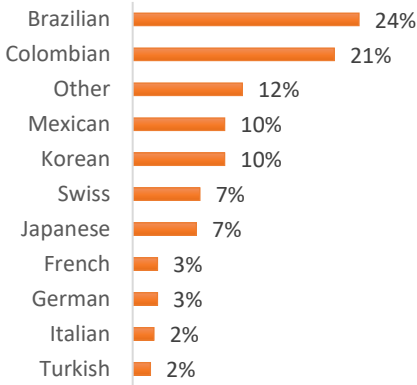

EC Nationality Mix – May 2018

Information is based on student numbers from 1st – 31st May 2018. The nationality mix varies over different courses and levels.

CANADA, MALTA, SOUTH AFRICA

Other = Any other nationalities with 1% or less

CANADA

MONTREAL (200-300 Students)