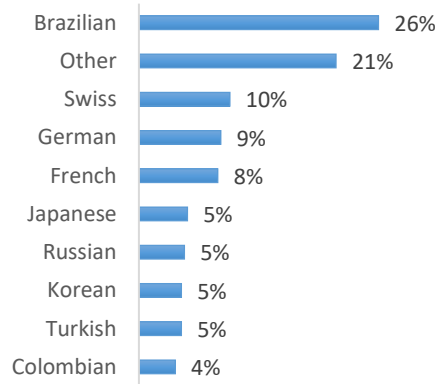

LONDON 30 + (250-350 Students)