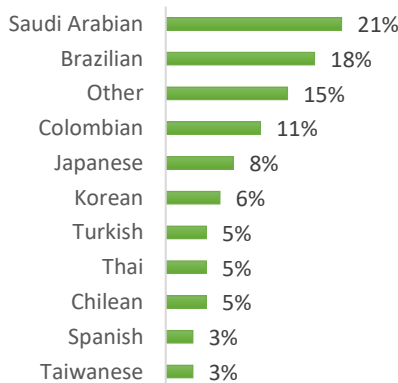

## USA

Other = Any other nationalities with 1% or less

**BOSTON (100–200 Students)**

**NEW YORK (150–250 Students)**

**NEW YORK 30+ (50-150 Students)**

**SAN FRANCISCO (100-200 Students)**

**SAN DIEGO (100-200 Students)**

**LOS ANGELES (250-350 Students)**

**MIAMI (50-150 Students)**

**WASHINGTON D.C. (0-100 Students)**