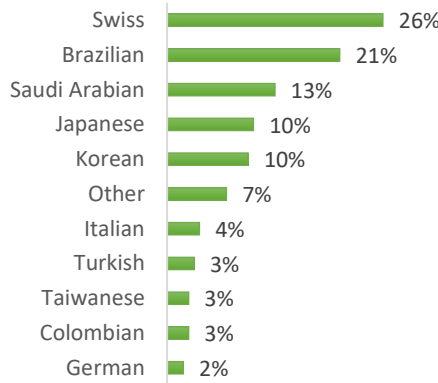

## USA

Other = Any other nationalities with 1% or less

**BOSTON (100–200 Students)**

**NEW YORK (150–250 Students)**

**NEW YORK 30+ (50-150 Students)**

**SAN FRANCISCO (100-200 Students)**

**SAN DIEGO (100-200 Students)**

**LOS ANGELES (250-350 Students)**

**MIAMI (50-150 Students)**

**WASHINGTON D.C. (0-100 Students)**