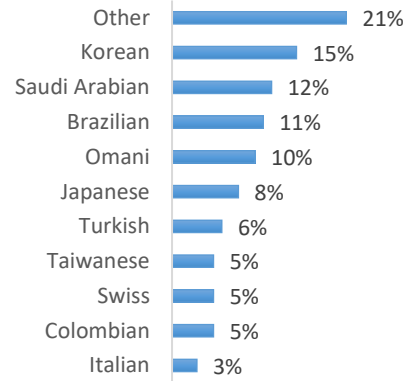

OXFORD (50-150 Students)