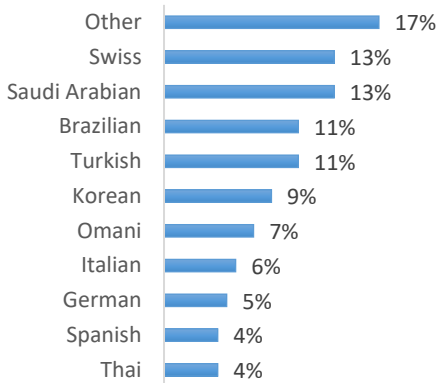

CAMBRIDGE (100-200 Students)