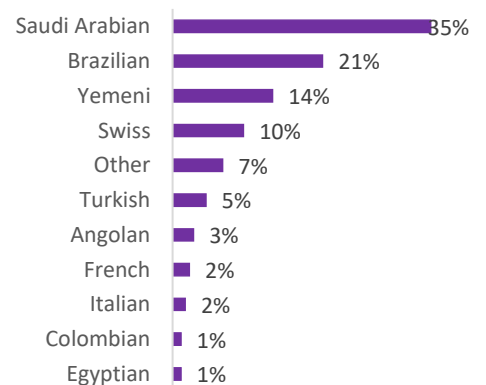

CAPE TOWN (100-200 Students)