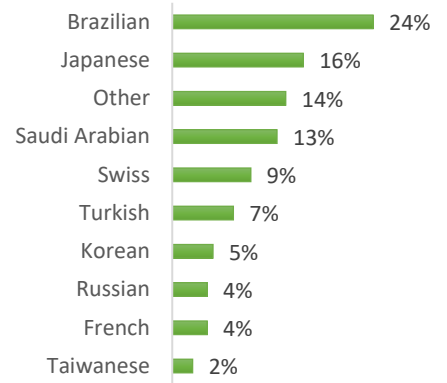

# EC Nationality Mix – May 2018

Information is based on student numbers from 1<sup>st</sup> – 31<sup>st</sup> May 2018. The nationality mix varies over different courses and levels.

## USA

Other = Any other nationalities with 1% or less

**BOSTON (100–200 Students)**

**NEW YORK (150–250 Students)**

**NEW YORK 30+ (50-150 Students)**

**SAN FRANCISCO (100-200 Students)**

**SAN DIEGO (100-200 Students)**

**LOS ANGELES (250-350 Students)**

**MIAMI (50-150 Students)**

**WASHINGTON D.C. (0-100 Students)**