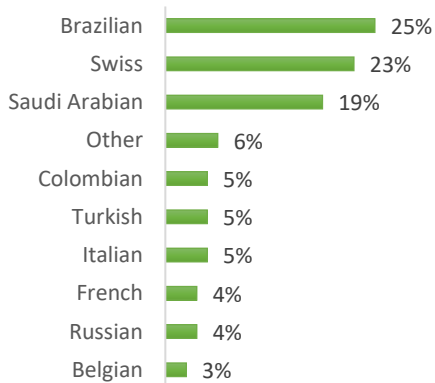

## USA

Other = Any other nationalities with 1% or less

**BOSTON (100–200 Students)**

**NEW YORK (150–250 Students)**

**NEW YORK 30+ (50-150 Students)**

**SAN FRANCISCO (100-200 Students)**

**SAN DIEGO (100-200 Students)**

**LOS ANGELES (250-350 Students)**

**MIAMI (50-150 Students)**

**WASHINGTON D.C. (0-100 Students)**