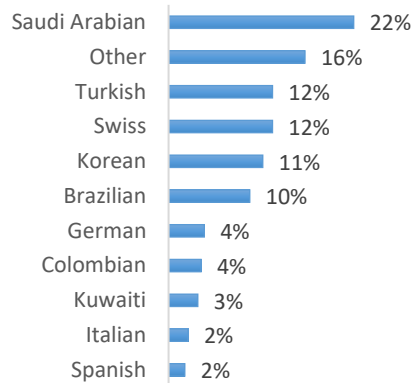

BRIGHTON (200-300 Students)