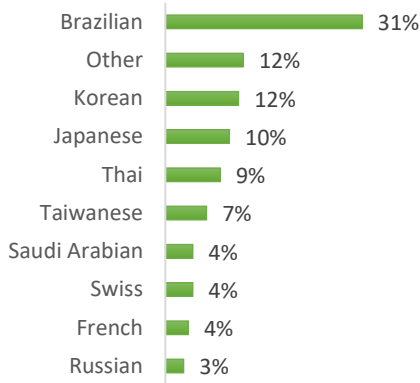

## USA

Other = Any other nationalities with 1% or less

**BOSTON (100–200 Students)**

**NEW YORK (150–250 Students)**

**NEW YORK 30+ (50-150 Students)**

**SAN FRANCISCO (100-200 Students)**

**SAN DIEGO (100-200 Students)**

**LOS ANGELES (250-350 Students)**

**MIAMI (50-150 Students)**

**WASHINGTON D.C. (0-100 Students)**