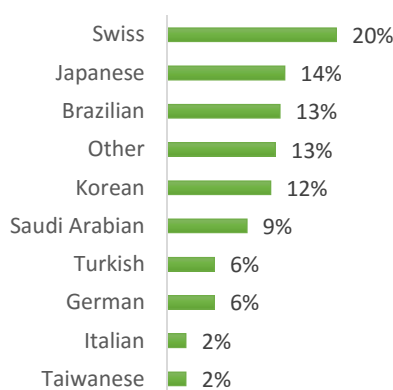

EC Nationality Mix – April 2017

Information is based on student numbers from 1st – 30th April 2017. The nationality mix varies over different courses and levels.

USA

Other = Any other nationalities with 1% or less

BOSTON (100–200 students)

NEW YORK (150 – 250 Students)

NEW YORK 30+ (50-150 students)

SAN FRANCISCO (100-200 Students)

SAN DIEGO (100-200 Students)

LOS ANGELES (250-350 Students)

MIAMI (100 - 200 Students)

WASHINGTON D.C. (50-150 students)

EC Nationality Mix – April 2017

Information is based on student numbers from 1st – 30th April 2017. The nationality mix varies over different courses and levels.

CANADA, MALTA, SOUTH AFRICA