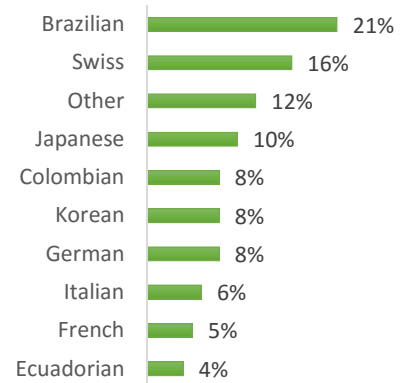

EC Nationality Mix – April 2017

Information is based on student numbers from 1st – 30th April 2017. The nationality mix varies over different courses and levels.

USA

Other = Any other nationalities with 1% or less

BOSTON (100–200 students)

NEW YORK (150 – 250 Students)

NEW YORK 30+ (50-150 students)

SAN FRANCISCO (100-200 Students)

SAN DIEGO (100-200 Students)

LOS ANGELES (250-350 Students)

MIAMI (100 - 200 Students)