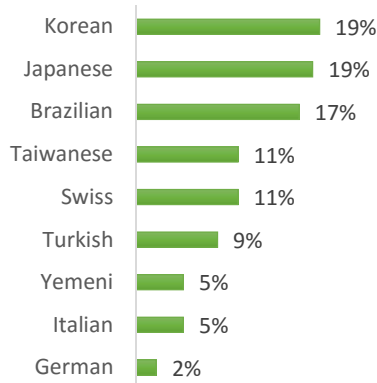

EC Nationality Mix – April 2017

Information is based on student numbers from 1st – 30th April 2017. The nationality mix varies over different courses and levels.

USA

Other = Any other nationalities with 1% or less

BOSTON (100–200 students)

NEW YORK (150 – 250 Students)

NEW YORK 30+ (50-150 students)

SAN FRANCISCO (100-200 Students)

SAN DIEGO (100-200 Students)

LOS ANGELES (250-350 Students)

MIAMI (100 - 200 Students)