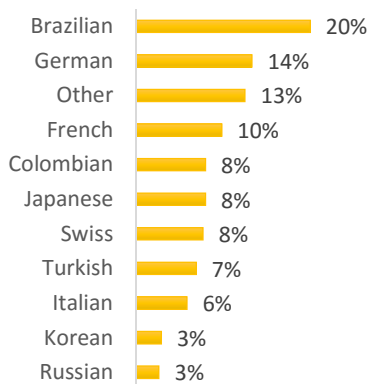

WASHINGTON D.C. (50-150 students)

EC Nationality Mix – April 2017

Information is based on student numbers from 1st – 30th April 2017. The nationality mix varies over different courses and levels.

CANADA, MALTA, SOUTH AFRICA

Other = Any other nationalities with 1% or less

CANADA

MONTREAL (200-300 Students)

TORONTO (450-550 Students)

TORONTO 30+ (150-250 Students)

VANCOUVER (600-700 Students)

MALTA (500-600 Students)

MALTA 30+ (300-400 Students)

CAPE TOWN (200-300 Students)

EC Nationality Mix – April 2017

Information is based on student numbers from 1st – 30th April 2017. The nationality mix varies over different courses and levels.
Other = Any other nationalities with 1% or less