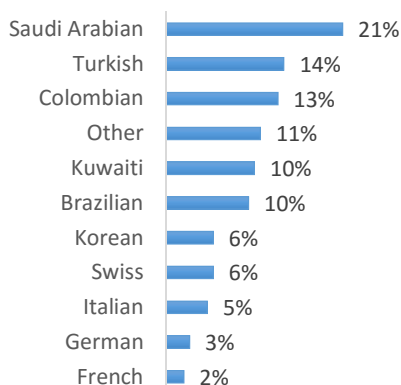

CAPE TOWN (200-300 Students)

EC Nationality Mix – April 2017

Information is based on student numbers from 1st – 30th April 2017. The nationality mix varies over different courses and levels.
Other = Any other nationalities with 1% or less

UNITED KINGDOM

LONDON (200-300 Students)

LONDON 30+ (250-350 Students)

OXFORD (50-100 Students)

CAMBRIDGE (50-150 Students)

BRIGHTON (200-300 Students)

BRISTOL (150-250 Students)

MANCHESTER (100-200 Students)

EC Nationality Mix – April 2017

Information is based on student numbers from 1st – 30th April 2017. The nationality mix varies over different courses and levels.

USA ON CAMPUS

SUNY OSWEGO (5-50 Students)