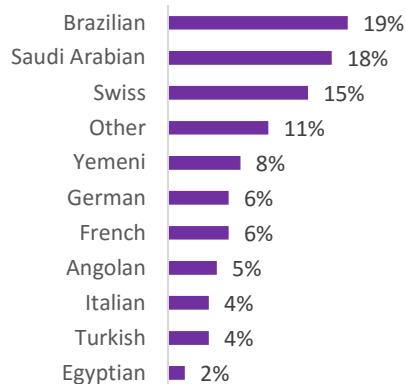

WASHINGTON D.C. (50-150 students)

EC Nationality Mix – April 2017

Information is based on student numbers from 1st – 30th April 2017. The nationality mix varies over different courses and levels.

CANADA, MALTA, SOUTH AFRICA

Other = Any other nationalities with 1% or less

CANADA

MONTREAL (200-300 Students)

TORONTO (450-550 Students)

TORONTO 30+ (150-250 Students)

VANCOUVER (600-700 Students)

MALTA (500-600 Students)

MALTA 30+ (300-400 Students)

CAPE TOWN (200-300 Students)

EC Nationality Mix – April 2017

Information is based on student numbers from 1st – 30th April 2017. The nationality mix varies over different courses and levels.
Other = Any other nationalities with 1% or less