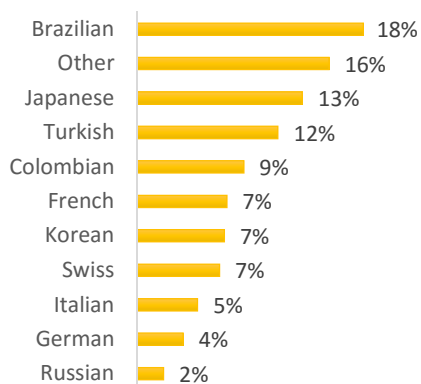

WASHINGTON D.C. (50-150 students)

EC Nationality Mix – April 2017

Information is based on student numbers from 1st – 30th April 2017. The nationality mix varies over different courses and levels.

CANADA, MALTA, SOUTH AFRICA

Other = Any other nationalities with 1% or less

CANADA

MONTREAL (200-300 Students)

TORONTO (450-550 Students)

TORONTO 30+ (150-250 Students)

VANCOUVER (600-700 Students)

MALTA (500-600 Students)

MALTA 30+ (300-400 Students)

CAPE TOWN (200-300 Students)

EC Nationality Mix – April 2017

Information is based on student numbers from 1st – 30th April 2017. The nationality mix varies over different courses and levels.
Other = Any other nationalities with 1% or less