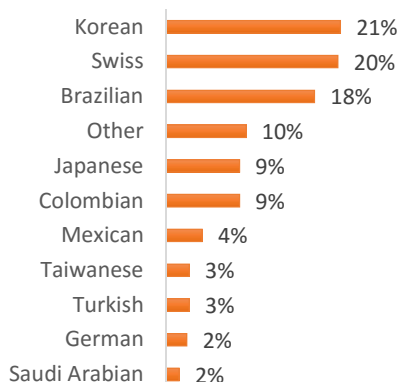

WASHINGTON D.C. (50-150 students)

EC Nationality Mix – April 2017

Information is based on student numbers from 1st – 30th April 2017. The nationality mix varies over different courses and levels.

CANADA, MALTA, SOUTH AFRICA

Other = Any other nationalities with 1% or less

CANADA

MONTREAL (200-300 Students)

TORONTO (450-550 Students)

TORONTO 30+ (150-250 Students)

VANCOUVER (600-700 Students)

MALTA (500-600 Students)

MALTA 30+ (300-400 Students)

CAPE TOWN (200-300 Students)

EC Nationality Mix – April 2017

Information is based on student numbers from 1st – 30th April 2017. The nationality mix varies over different courses and levels.
Other = Any other nationalities with 1% or less