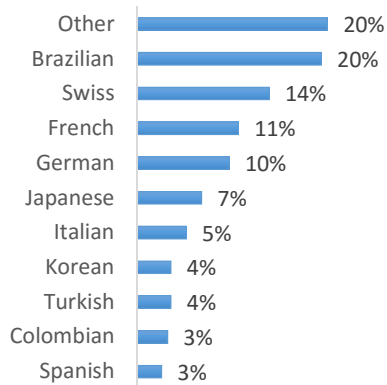

LONDON 30+ (250-350 Students)