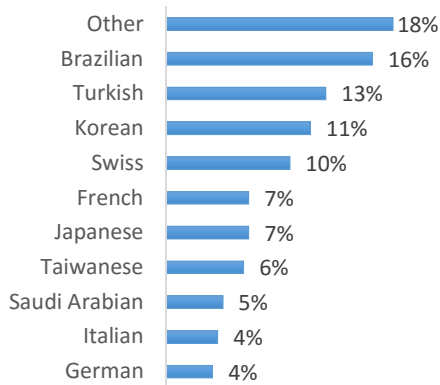

EC Nationality Mix – April 2017

Information is based on student numbers from 1st – 30th April 2017. The nationality mix varies over different courses and levels.
Other = Any other nationalities with 1% or less

UNITED KINGDOM

LONDON (200-300 Students)