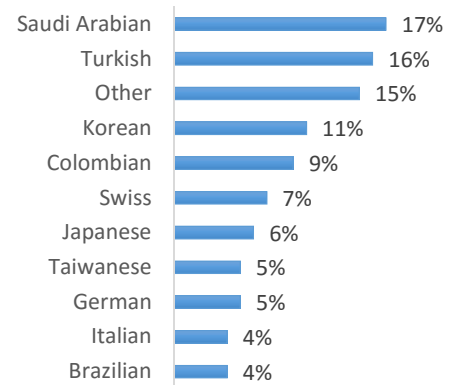

CAPE TOWN (200-300 Students)

EC Nationality Mix – April 2017

Information is based on student numbers from 1st – 30th April 2017. The nationality mix varies over different courses and levels.
Other = Any other nationalities with 1% or less

UNITED KINGDOM

LONDON (200-300 Students)

LONDON 30+ (250-350 Students)

OXFORD (50-100 Students)

CAMBRIDGE (50-150 Students)

BRIGHTON (200-300 Students)

BRISTOL (150-250 Students)

MANCHESTER (100-200 Students)

EC Nationality Mix – April 2017

Information is based on student numbers from 1st – 30th April 2017. The nationality mix varies over different courses and levels.

USA ON CAMPUS

SUNY OSWEGO (5-50 Students)