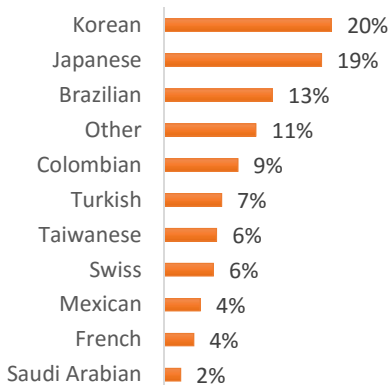

TORONTO (450-550 Students)