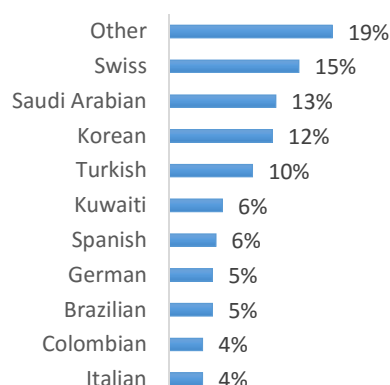

CAPE TOWN (200-300 Students)

EC Nationality Mix – April 2017

Information is based on student numbers from 1st – 30th April 2017. The nationality mix varies over different courses and levels.
Other = Any other nationalities with 1% or less

UNITED KINGDOM

LONDON (200-300 Students)

LONDON 30+ (250-350 Students)

OXFORD (50-100 Students)

CAMBRIDGE (50-150 Students)

BRIGHTON (200-300 Students)

BRISTOL (150-250 Students)

MANCHESTER (100-200 Students)

EC Nationality Mix – April 2017

Information is based on student numbers from 1st – 30th April 2017. The nationality mix varies over different courses and levels.

USA ON CAMPUS

SUNY OSWEGO (5-50 Students)