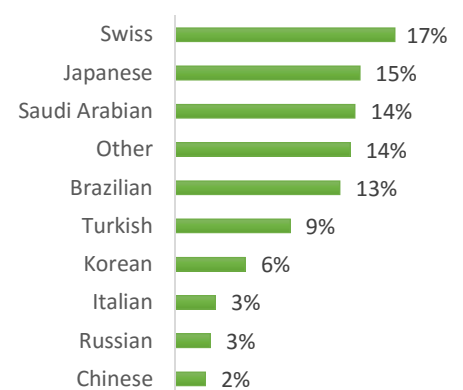

BOSTON (100–200 students)

NEW YORK (150 – 250 Students)

NEW YORK 30+ (50-150 students)

SAN FRANCISCO (100-200 Students)

SAN DIEGO (100-200 Students)

LOS ANGELES (250-350 Students)

MIAMI (100 - 200 Students)

WASHINGTON D.C. (50-150 students)

EC Nationality Mix – April 2017

Information is based on student numbers from 1st – 30th April 2017. The nationality mix varies over different courses and levels.

CANADA, MALTA, SOUTH AFRICA