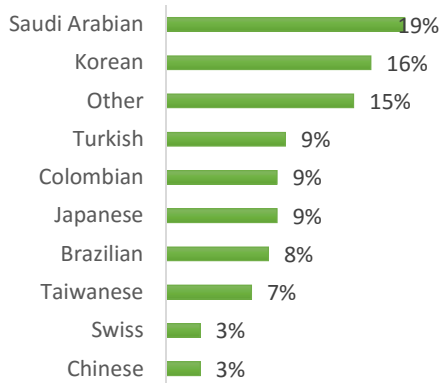

EC Nationality Mix – April 2017

Information is based on student numbers from 1st – 30th April 2017. The nationality mix varies over different courses and levels.

USA

Other = Any other nationalities with 1% or less

BOSTON (100–200 students)

NEW YORK (150 – 250 Students)

NEW YORK 30+ (50-150 students)

SAN FRANCISCO (100-200 Students)

SAN DIEGO (100-200 Students)

LOS ANGELES (250-350 Students)

MIAMI (100 - 200 Students)