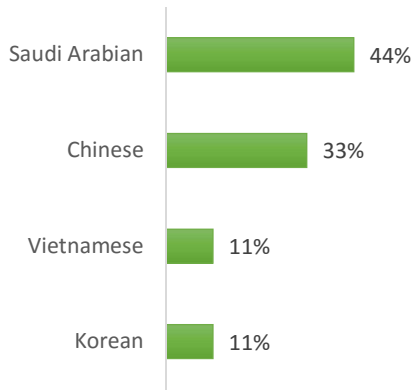

UNITED KINGDOM

LONDON (200-300 Students)

LONDON 30+ (250-350 Students)

OXFORD (50-100 Students)

CAMBRIDGE (50-150 Students)

BRIGHTON (200-300 Students)

BRISTOL (150-250 Students)

MANCHESTER (100-200 Students)

EC Nationality Mix – April 2017

Information is based on student numbers from 1st – 30th April 2017. The nationality mix varies over different courses and levels.

USA ON CAMPUS

SUNY OSWEGO (5-50 Students)