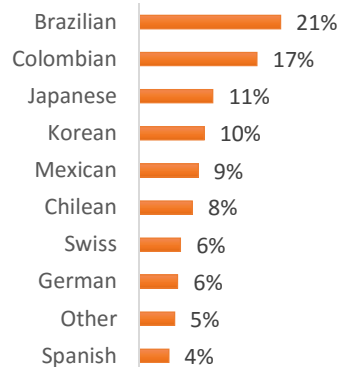

WASHINGTON D.C. (50-150 students)

EC Nationality Mix – April 2017

Information is based on student numbers from 1st – 30th April 2017. The nationality mix varies over different courses and levels.

CANADA, MALTA, SOUTH AFRICA

Other = Any other nationalities with 1% or less

CANADA

MONTREAL (200-300 Students)

TORONTO (450-550 Students)

TORONTO 30+ (150-250 Students)

VANCOUVER (600-700 Students)

MALTA (500-600 Students)

MALTA 30+ (300-400 Students)

CAPE TOWN (200-300 Students)

EC Nationality Mix – April 2017

Information is based on student numbers from 1st – 30th April 2017. The nationality mix varies over different courses and levels.
Other = Any other nationalities with 1% or less