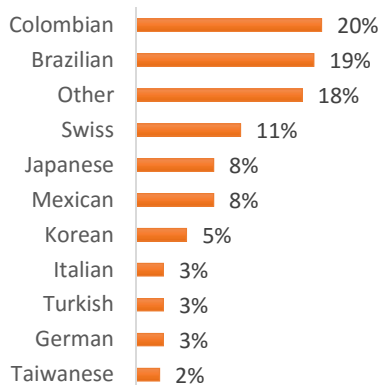

EC Nationality Mix – April 2017

Information is based on student numbers from 1st – 30th April 2017. The nationality mix varies over different courses and levels.

CANADA, MALTA, SOUTH AFRICA

Other = Any other nationalities with 1% or less

CANADA

MONTREAL (200-300 Students)