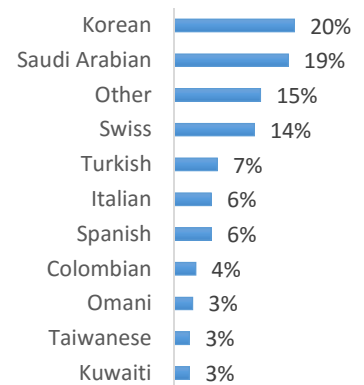

CAPE TOWN (200-300 Students)

EC Nationality Mix – April 2017

Information is based on student numbers from 1st – 30th April 2017. The nationality mix varies over different courses and levels.
Other = Any other nationalities with 1% or less

UNITED KINGDOM

LONDON (200-300 Students)

LONDON 30+ (250-350 Students)

OXFORD (50-100 Students)

CAMBRIDGE (50-150 Students)

BRIGHTON (200-300 Students)

BRISTOL (150-250 Students)

MANCHESTER (100-200 Students)

EC Nationality Mix – April 2017

Information is based on student numbers from 1st – 30th April 2017. The nationality mix varies over different courses and levels.

USA ON CAMPUS

SUNY OSWEGO (5-50 Students)