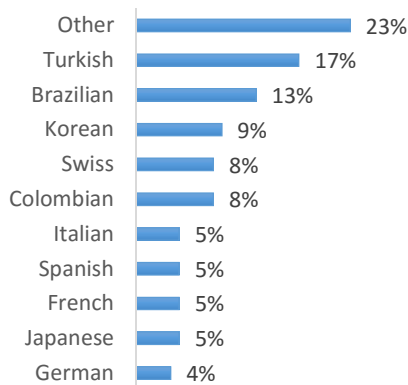

CAPE TOWN (200-300 Students)

EC Nationality Mix – April 2017

Information is based on student numbers from 1st – 30th April 2017. The nationality mix varies over different courses and levels.
Other = Any other nationalities with 1% or less

UNITED KINGDOM

LONDON (200-300 Students)

LONDON 30+ (250-350 Students)

OXFORD (50-100 Students)

CAMBRIDGE (50-150 Students)

BRIGHTON (200-300 Students)

BRISTOL (150-250 Students)

MANCHESTER (100-200 Students)

EC Nationality Mix – April 2017

Information is based on student numbers from 1st – 30th April 2017. The nationality mix varies over different courses and levels.

USA ON CAMPUS

SUNY OSWEGO (5-50 Students)