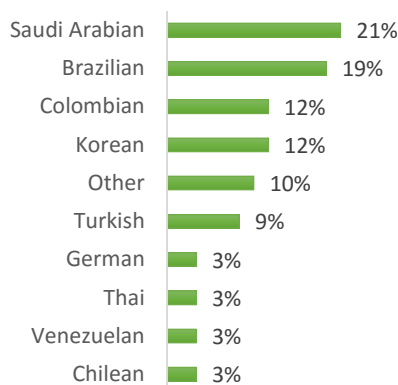

BOSTON (100–200 students)

NEW YORK (150 – 250 Students)

NEW YORK 30+ (50-150 students)

SAN FRANCISCO (100-200 Students)

SAN DIEGO (100-200 Students)

LOS ANGELES (250-350 Students)

MIAMI (100 - 200 Students)

WASHINGTON D.C. (50-150 students)

EC Nationality Mix – April 2017

Information is based on student numbers from 1st – 30th April 2017. The nationality mix varies over different courses and levels.

CANADA, MALTA, SOUTH AFRICA