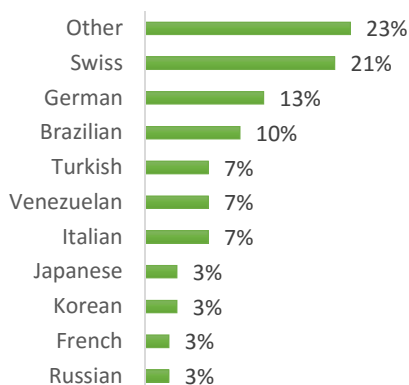

EC Nationality Mix – April 2017

Information is based on student numbers from 1st – 30th April 2017. The nationality mix varies over different courses and levels.

USA

Other = Any other nationalities with 1% or less

BOSTON (100–200 students)

NEW YORK (150 – 250 Students)

NEW YORK 30+ (50-150 students)

SAN FRANCISCO (100-200 Students)

SAN DIEGO (100-200 Students)

LOS ANGELES (250-350 Students)

MIAMI (100 - 200 Students)

WASHINGTON D.C. (50-150 students)

EC Nationality Mix – April 2017

Information is based on student numbers from 1st – 30th April 2017. The nationality mix varies over different courses and levels.

CANADA, MALTA, SOUTH AFRICA