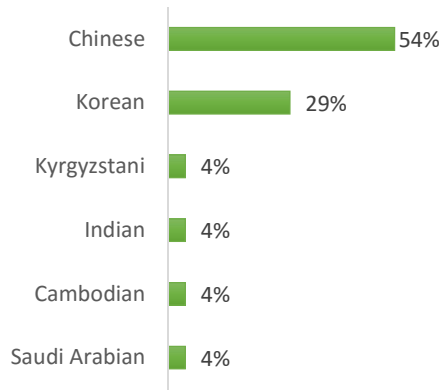

SUNY FREDONIA (10-100 Students)