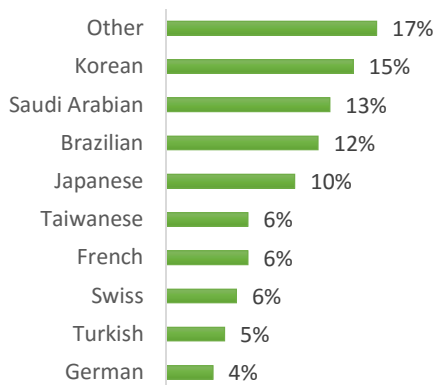

EC Nationality Mix – April 2017

Information is based on student numbers from 1st – 30th April 2017. The nationality mix varies over different courses and levels.

USA

Other = Any other nationalities with 1% or less

BOSTON (100–200 students)

NEW YORK (150 – 250 Students)

NEW YORK 30+ (50-150 students)

SAN FRANCISCO (100-200 Students)

SAN DIEGO (100-200 Students)

LOS ANGELES (250-350 Students)

MIAMI (100 - 200 Students)

WASHINGTON D.C. (50-150 students)

EC Nationality Mix – April 2017

Information is based on student numbers from 1st – 30th April 2017. The nationality mix varies over different courses and levels.

CANADA, MALTA, SOUTH AFRICA