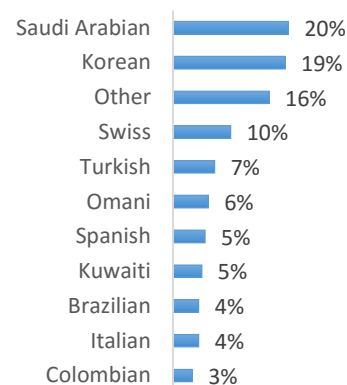

CAPE TOWN (250-350 Students)

EC Nationality Mix – March 2017

Information is based on student numbers from 1st – 31st March 2017. The nationality mix varies over different courses and levels.

Other = Any other nationalities with 1% or less

UNITED KINGDOM

LONDON (250-350 Students)

LONDON 30 + (200-300 Students)

OXFORD (50-100 Students)

CAMBRIDGE (50-150 Students)

BRIGHTON (200-300 Students)

BRISTOL (150-250 Students)

MANCHESTER (100-200 Students)

EC Nationality Mix – March 2017

Information is based on student numbers from 1st – 31st March 2017. The nationality mix varies over different courses and levels.

USA ON CAMPUS

SUNY OSWEGO (5-50 Students)