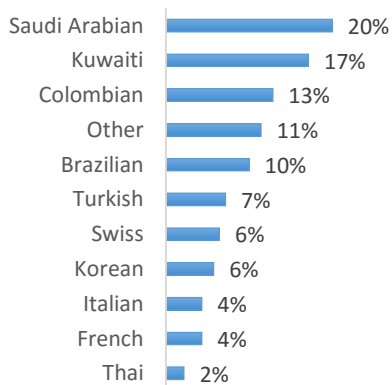

CAPE TOWN (250-350 Students)

EC Nationality Mix – March 2017

Information is based on student numbers from 1st – 31st March 2017. The nationality mix varies over different courses and levels.

Other = Any other nationalities with 1% or less

UNITED KINGDOM

LONDON (250-350 Students)

LONDON 30 + (200-300 Students)

OXFORD (50-100 Students)

CAMBRIDGE (50-150 Students)

BRIGHTON (200-300 Students)

BRISTOL (150-250 Students)

MANCHESTER (100-200 Students)

EC Nationality Mix – March 2017

Information is based on student numbers from 1st – 31st March 2017. The nationality mix varies over different courses and levels.

USA ON CAMPUS

SUNY OSWEGO (5-50 Students)