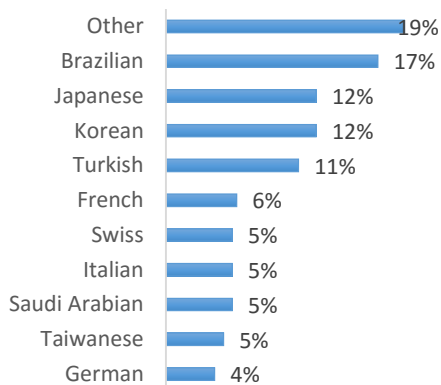

EC Nationality Mix – March 2017

Information is based on student numbers from 1st – 31st March 2017. The nationality mix varies over different courses and levels.

Other = Any other nationalities with 1% or less

UNITED KINGDOM

LONDON (250-350 Students)