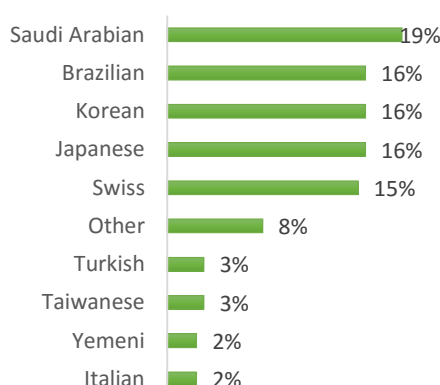

BOSTON (100–200 students)

NEW YORK (150 – 250 Students)

NEW YORK 30+ (50-100 students)

SAN FRANCISCO (100-200 Students)

SAN DIEGO (100-200 Students)

LOS ANGELES (250-350 Students)

MIAMI (100 - 200 Students)

WASHINGTON D.C. (50-150 students)

EC Nationality Mix – March 2017

Information is based on student numbers from 1st – 31st March 2017. The nationality mix varies over different courses and levels.

CANADA, MALTA, SOUTH AFRICA