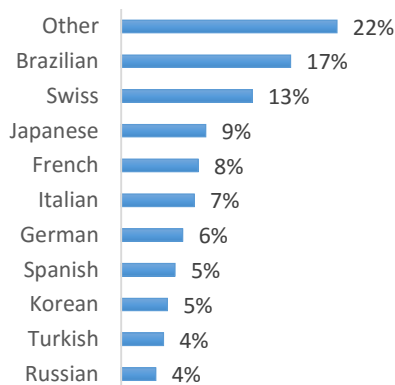

LONDON 30 + (200-300 Students)