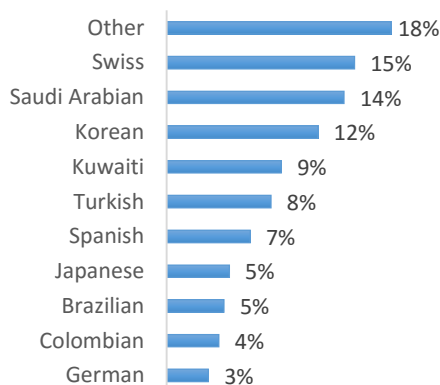

CAPE TOWN (250-350 Students)

EC Nationality Mix – March 2017

Information is based on student numbers from 1st – 31st March 2017. The nationality mix varies over different courses and levels.

Other = Any other nationalities with 1% or less

UNITED KINGDOM

LONDON (250-350 Students)

LONDON 30 + (200-300 Students)

OXFORD (50-100 Students)

CAMBRIDGE (50-150 Students)

BRIGHTON (200-300 Students)

BRISTOL (150-250 Students)

MANCHESTER (100-200 Students)

EC Nationality Mix – March 2017

Information is based on student numbers from 1st – 31st March 2017. The nationality mix varies over different courses and levels.

USA ON CAMPUS

SUNY OSWEGO (5-50 Students)