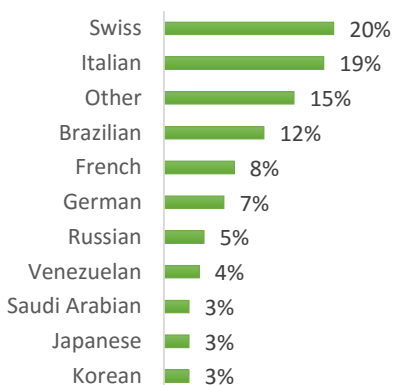

BOSTON (100–200 students)

NEW YORK (150 – 250 Students)

NEW YORK 30+ (50-100 students)

SAN FRANCISCO (100-200 Students)

SAN DIEGO (100-200 Students)

LOS ANGELES (250-350 Students)

MIAMI (100 - 200 Students)

WASHINGTON D.C. (50-150 students)

EC Nationality Mix – March 2017

Information is based on student numbers from 1st – 31st March 2017. The nationality mix varies over different courses and levels.

CANADA, MALTA, SOUTH AFRICA