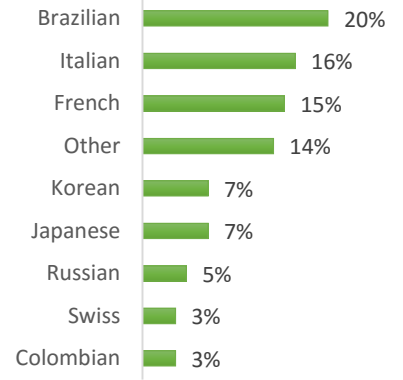

EC Nationality Mix – March 2017

Information is based on student numbers from 1st – 31st March 2017. The nationality mix varies over different courses and levels.

USA

Other = Any other nationalities with 1% or less

BOSTON (100–200 students)

NEW YORK (150 – 250 Students)

NEW YORK 30+ (50-100 students)

SAN FRANCISCO (100-200 Students)

SAN DIEGO (100-200 Students)

LOS ANGELES (250-350 Students)

MIAMI (100 - 200 Students)