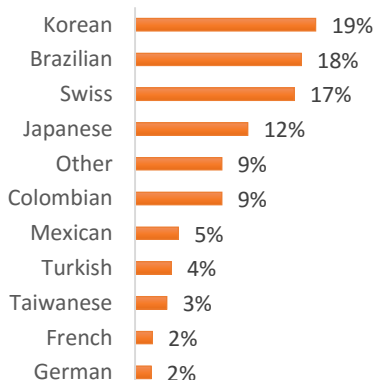

WASHINGTON D.C. (50-150 students)

EC Nationality Mix – March 2017

Information is based on student numbers from 1st – 31st March 2017. The nationality mix varies over different courses and levels.

CANADA, MALTA, SOUTH AFRICA

Other = Any other nationalities with 1% or less

CANADA

MONTREAL (200-300 Students)

TORONTO (450-550 Students)

TORONTO 30+ (100-200 Students)

VANCOUVER (600-700 Students)

MALTA (500-600 Students)

MALTA 30+ (250-350 Students)

CAPE TOWN (250-350 Students)

EC Nationality Mix – March 2017

Information is based on student numbers from 1st – 31st March 2017. The nationality mix varies over different courses and levels.

Other = Any other nationalities with 1% or less