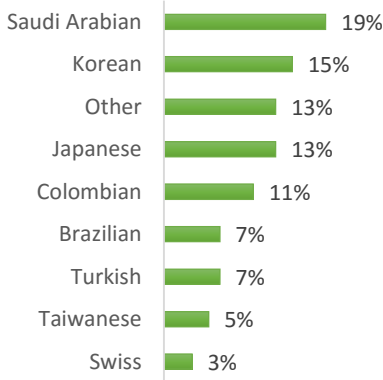

EC Nationality Mix – March 2017

Information is based on student numbers from 1st – 31st March 2017. The nationality mix varies over different courses and levels.

USA

Other = Any other nationalities with 1% or less

BOSTON (100–200 students)

NEW YORK (150 – 250 Students)

NEW YORK 30+ (50-100 students)

SAN FRANCISCO (100-200 Students)

SAN DIEGO (100-200 Students)

LOS ANGELES (250-350 Students)

MIAMI (100 - 200 Students)