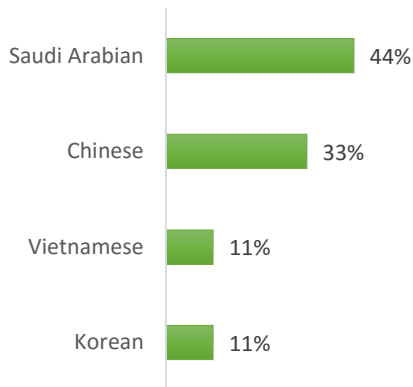

UNITED KINGDOM

LONDON (250-350 Students)

LONDON 30 + (200-300 Students)

OXFORD (50-100 Students)

CAMBRIDGE (50-150 Students)

BRIGHTON (200-300 Students)

BRISTOL (150-250 Students)

MANCHESTER (100-200 Students)

EC Nationality Mix – March 2017

Information is based on student numbers from 1st – 31st March 2017. The nationality mix varies over different courses and levels.

USA ON CAMPUS

SUNY OSWEGO (5-50 Students)