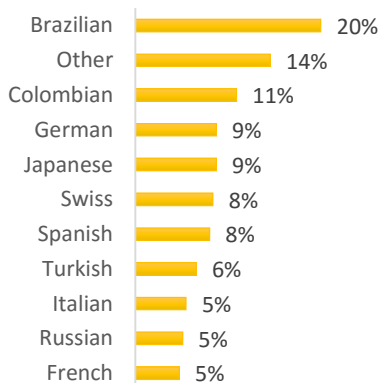

WASHINGTON D.C. (50-150 students)

EC Nationality Mix – March 2017

Information is based on student numbers from 1st – 31st March 2017. The nationality mix varies over different courses and levels.

CANADA, MALTA, SOUTH AFRICA

Other = Any other nationalities with 1% or less

CANADA

MONTREAL (200-300 Students)

TORONTO (450-550 Students)

TORONTO 30+ (100-200 Students)

VANCOUVER (600-700 Students)

MALTA (500-600 Students)

MALTA 30+ (250-350 Students)

CAPE TOWN (250-350 Students)

EC Nationality Mix – March 2017

Information is based on student numbers from 1st – 31st March 2017. The nationality mix varies over different courses and levels.

Other = Any other nationalities with 1% or less