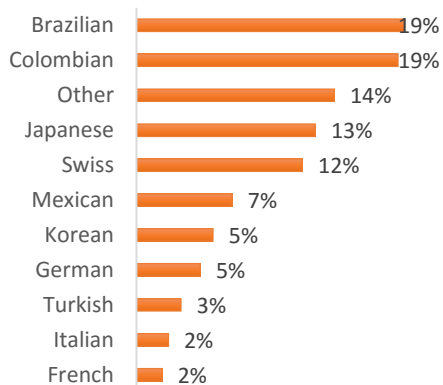

EC Nationality Mix – March 2017

Information is based on student numbers from 1st – 31st March 2017. The nationality mix varies over different courses and levels.

CANADA, MALTA, SOUTH AFRICA

Other = Any other nationalities with 1% or less

CANADA

MONTREAL (200-300 Students)