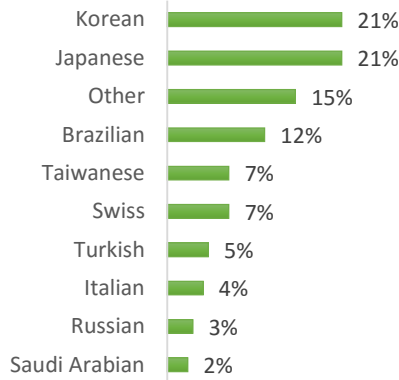

EC Nationality Mix – March 2017

Information is based on student numbers from 1st – 31st March 2017. The nationality mix varies over different courses and levels.

USA

Other = Any other nationalities with 1% or less

BOSTON (100–200 students)

NEW YORK (150 – 250 Students)

NEW YORK 30+ (50-100 students)

SAN FRANCISCO (100-200 Students)

SAN DIEGO (100-200 Students)

LOS ANGELES (250-350 Students)

MIAMI (100 - 200 Students)