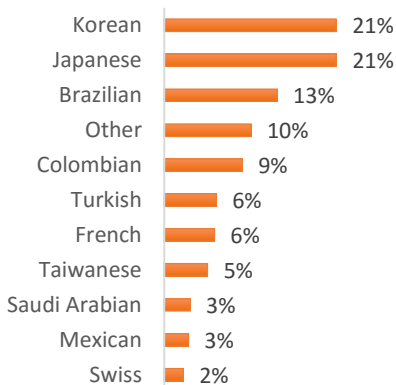

TORONTO (450-550 Students)