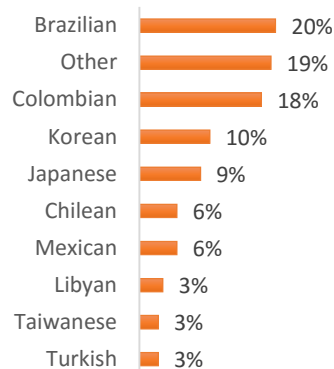

WASHINGTON D.C. (50-150 students)

EC Nationality Mix – March 2017

Information is based on student numbers from 1st – 31st March 2017. The nationality mix varies over different courses and levels.

CANADA, MALTA, SOUTH AFRICA

Other = Any other nationalities with 1% or less

CANADA

MONTREAL (200-300 Students)

TORONTO (450-550 Students)

TORONTO 30+ (100-200 Students)

VANCOUVER (600-700 Students)

MALTA (500-600 Students)

MALTA 30+ (250-350 Students)

CAPE TOWN (250-350 Students)

EC Nationality Mix – March 2017

Information is based on student numbers from 1st – 31st March 2017. The nationality mix varies over different courses and levels.

Other = Any other nationalities with 1% or less