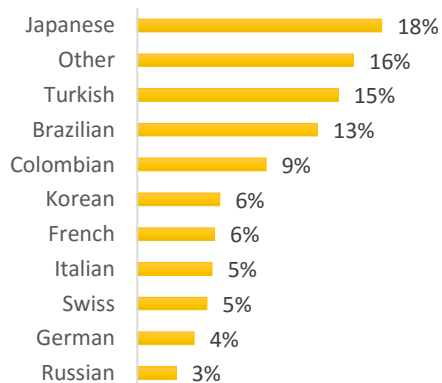

WASHINGTON D.C. (50-150 students)

EC Nationality Mix – March 2017

Information is based on student numbers from 1st – 31st March 2017. The nationality mix varies over different courses and levels.

CANADA, MALTA, SOUTH AFRICA

Other = Any other nationalities with 1% or less

CANADA

MONTREAL (200-300 Students)

TORONTO (450-550 Students)

TORONTO 30+ (100-200 Students)

VANCOUVER (600-700 Students)

MALTA (500-600 Students)

MALTA 30+ (250-350 Students)

CAPE TOWN (250-350 Students)

EC Nationality Mix – March 2017

Information is based on student numbers from 1st – 31st March 2017. The nationality mix varies over different courses and levels.

Other = Any other nationalities with 1% or less