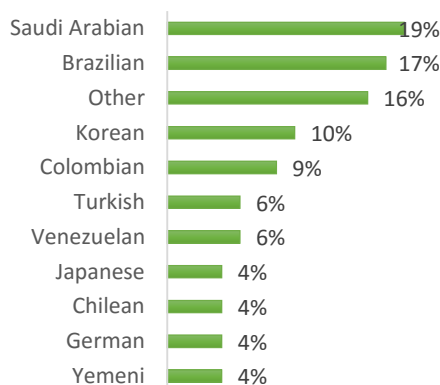

BOSTON (100–200 students)

NEW YORK (150 – 250 Students)

NEW YORK 30+ (50-100 students)

SAN FRANCISCO (100-200 Students)

SAN DIEGO (100-200 Students)

LOS ANGELES (250-350 Students)

MIAMI (100 - 200 Students)

WASHINGTON D.C. (50-150 students)

EC Nationality Mix – March 2017

Information is based on student numbers from 1st – 31st March 2017. The nationality mix varies over different courses and levels.

CANADA, MALTA, SOUTH AFRICA