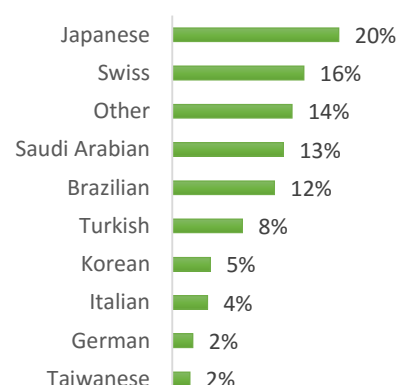

BOSTON (100–200 students)

NEW YORK (150 – 250 Students)

NEW YORK 30+ (50-100 students)

SAN FRANCISCO (100-200 Students)

SAN DIEGO (100-200 Students)

LOS ANGELES (250-350 Students)

MIAMI (100 - 200 Students)

WASHINGTON D.C. (50-150 students)

EC Nationality Mix – March 2017

Information is based on student numbers from 1st – 31st March 2017. The nationality mix varies over different courses and levels.

CANADA, MALTA, SOUTH AFRICA