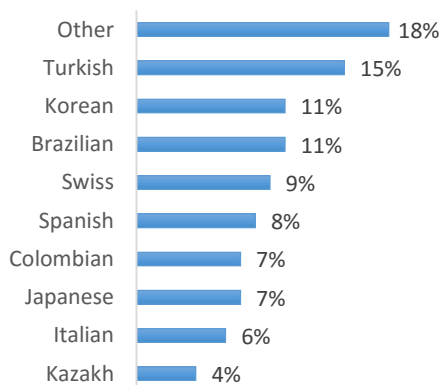

CAPE TOWN (250-350 Students)

EC Nationality Mix – March 2017

Information is based on student numbers from 1st – 31st March 2017. The nationality mix varies over different courses and levels.

Other = Any other nationalities with 1% or less

UNITED KINGDOM

LONDON (250-350 Students)

LONDON 30 + (200-300 Students)

OXFORD (50-100 Students)

CAMBRIDGE (50-150 Students)

BRIGHTON (200-300 Students)

BRISTOL (150-250 Students)

MANCHESTER (100-200 Students)

EC Nationality Mix – March 2017

Information is based on student numbers from 1st – 31st March 2017. The nationality mix varies over different courses and levels.

USA ON CAMPUS

SUNY OSWEGO (5-50 Students)