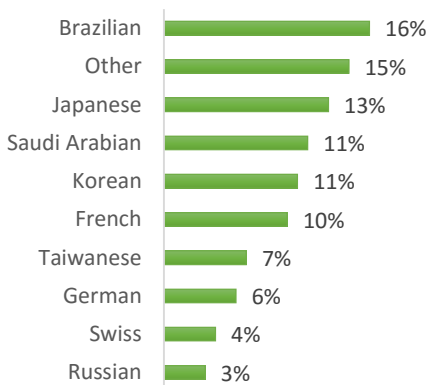

EC Nationality Mix – March 2017

Information is based on student numbers from 1st – 31st March 2017. The nationality mix varies over different courses and levels.

USA

Other = Any other nationalities with 1% or less

BOSTON (100–200 students)

NEW YORK (150 – 250 Students)

NEW YORK 30+ (50-100 students)

SAN FRANCISCO (100-200 Students)

SAN DIEGO (100-200 Students)

LOS ANGELES (250-350 Students)

MIAMI (100 - 200 Students)

WASHINGTON D.C. (50-150 students)

EC Nationality Mix – March 2017

Information is based on student numbers from 1st – 31st March 2017. The nationality mix varies over different courses and levels.

CANADA, MALTA, SOUTH AFRICA