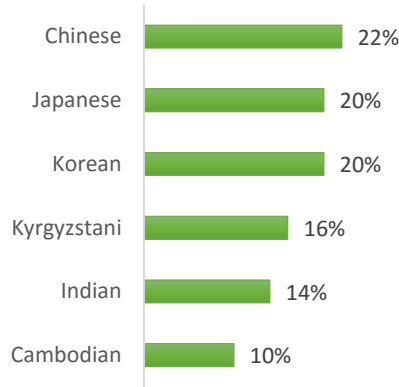

SUNY FREDONIA (10-100 Students)