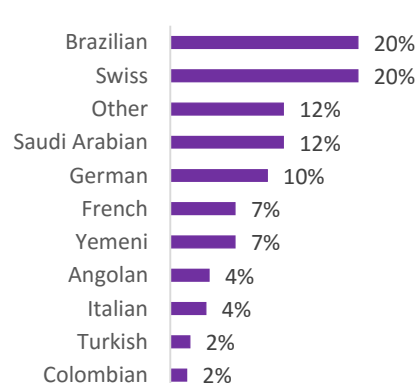

WASHINGTON D.C. (50-150 students)

EC Nationality Mix – March 2017

Information is based on student numbers from 1st – 31st March 2017. The nationality mix varies over different courses and levels.

CANADA, MALTA, SOUTH AFRICA

Other = Any other nationalities with 1% or less

CANADA

MONTREAL (200-300 Students)

TORONTO (450-550 Students)

TORONTO 30+ (100-200 Students)

VANCOUVER (600-700 Students)

MALTA (500-600 Students)

MALTA 30+ (250-350 Students)

CAPE TOWN (250-350 Students)

EC Nationality Mix – March 2017

Information is based on student numbers from 1st – 31st March 2017. The nationality mix varies over different courses and levels.

Other = Any other nationalities with 1% or less