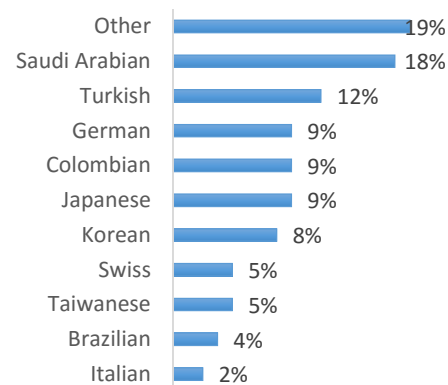

CAPE TOWN (250-350 Students)

EC Nationality Mix – March 2017

Information is based on student numbers from 1st – 31st March 2017. The nationality mix varies over different courses and levels.

Other = Any other nationalities with 1% or less

UNITED KINGDOM

LONDON (250-350 Students)

LONDON 30 + (200-300 Students)

OXFORD (50-100 Students)

CAMBRIDGE (50-150 Students)

BRIGHTON (200-300 Students)

BRISTOL (150-250 Students)

MANCHESTER (100-200 Students)

EC Nationality Mix – March 2017

Information is based on student numbers from 1st – 31st March 2017. The nationality mix varies over different courses and levels.

USA ON CAMPUS

SUNY OSWEGO (5-50 Students)