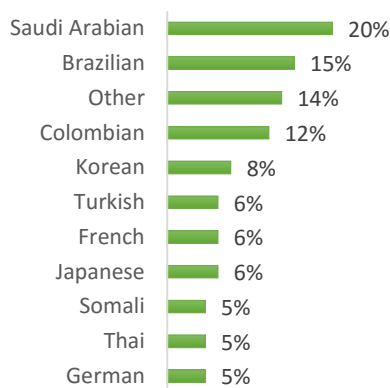

EC Nationality Mix – February 2017

Information is based on student numbers from 1st – 28th February 2017. The nationality mix varies over different courses and levels.

USA

Other = Any other nationalities with 1% or less

BOSTON (100–200 students)

NEW YORK (150 – 250 Students)

NEW YORK 30+ (50-100 students)

SAN FRANCISCO (100-200 Students)

SAN DIEGO (100-200 Students)

LOS ANGELES (250-350 Students)

MIAMI (100 - 200 Students)

WASHINGTON D.C. (50-150 students)

EC Nationality Mix – February 2017

Information is based on student numbers from 1st – 28th February 2017. The nationality mix varies over different courses and levels.

CANADA, MALTA, SOUTH AFRICA