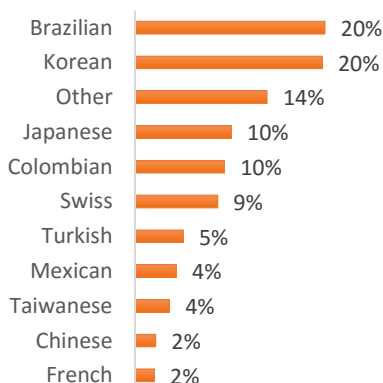

WASHINGTON D.C. (50-150 students)

EC Nationality Mix – February 2017

Information is based on student numbers from 1st – 28th February 2017. The nationality mix varies over different courses and levels.

CANADA, MALTA, SOUTH AFRICA

Other = Any other nationalities with 1% or less

CANADA

MONTREAL (200-300 Students)

TORONTO (450-550 Students)

TORONTO 30+ (100-200 Students)

VANCOUVER (750-850 Students)

MALTA (550-650 Students)

MALTA 30+ (200-300 Students)