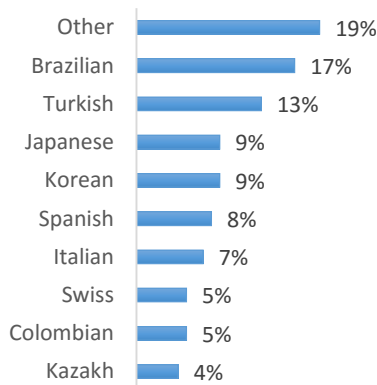

CAPE TOWN (250-350 Students)

EC Nationality Mix – February 2017

Information is based on student numbers from 1st – 28th February 2017. The nationality mix varies over different courses and levels.

Other = Any other nationalities with 1% or less

UNITED KINGDOM

LONDON (300-400 Students)

LONDON 30 + (200-300 Students)

OXFORD (50-100 Students)

CAMBRIDGE (100-200 Students)

BRIGHTON (200-300 Students)

BRISTOL (100-200 Students)

MANCHESTER (100-200 Students)

EC Nationality Mix – February 2017

Information is based on student numbers from 1st – 28th February 2017. The nationality mix varies over different courses and levels.

USA ON CAMPUS

SUNY OSWEGO (10-100 Students)