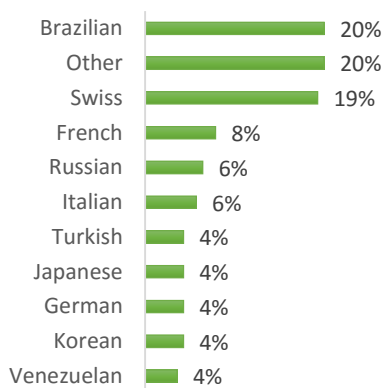

EC Nationality Mix – February 2017

Information is based on student numbers from 1st – 28th February 2017. The nationality mix varies over different courses and levels.

USA

Other = Any other nationalities with 1% or less

BOSTON (100–200 students)

NEW YORK (150 – 250 Students)

NEW YORK 30+ (50-100 students)

SAN FRANCISCO (100-200 Students)

SAN DIEGO (100-200 Students)

LOS ANGELES (250-350 Students)

MIAMI (100 - 200 Students)

WASHINGTON D.C. (50-150 students)

EC Nationality Mix – February 2017

Information is based on student numbers from 1st – 28th February 2017. The nationality mix varies over different courses and levels.

CANADA, MALTA, SOUTH AFRICA