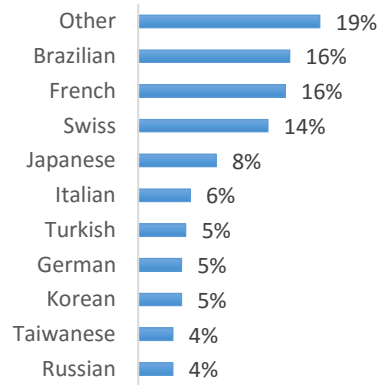

LONDON 30 + (200-300 Students)