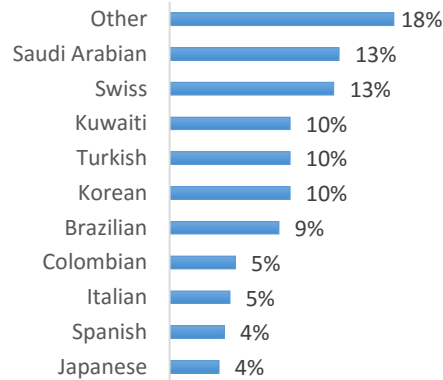

CAPE TOWN (250-350 Students)

EC Nationality Mix – February 2017

Information is based on student numbers from 1st – 28th February 2017. The nationality mix varies over different courses and levels.

Other = Any other nationalities with 1% or less

UNITED KINGDOM

LONDON (300-400 Students)

LONDON 30 + (200-300 Students)

OXFORD (50-100 Students)

CAMBRIDGE (100-200 Students)

BRIGHTON (200-300 Students)

BRISTOL (100-200 Students)

MANCHESTER (100-200 Students)

EC Nationality Mix – February 2017

Information is based on student numbers from 1st – 28th February 2017. The nationality mix varies over different courses and levels.

USA ON CAMPUS

SUNY OSWEGO (10-100 Students)