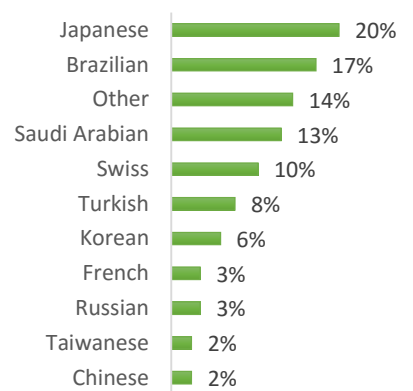

EC Nationality Mix – February 2017

Information is based on student numbers from 1st – 28th February 2017. The nationality mix varies over different courses and levels.

USA

Other = Any other nationalities with 1% or less

BOSTON (100–200 students)

NEW YORK (150 – 250 Students)

NEW YORK 30+ (50-100 students)

SAN FRANCISCO (100-200 Students)

SAN DIEGO (100-200 Students)

LOS ANGELES (250-350 Students)

MIAMI (100 - 200 Students)

WASHINGTON D.C. (50-150 students)

EC Nationality Mix – February 2017

Information is based on student numbers from 1st – 28th February 2017. The nationality mix varies over different courses and levels.

CANADA, MALTA, SOUTH AFRICA