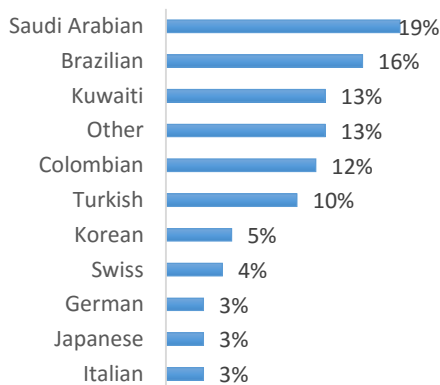

CAPE TOWN (250-350 Students)

EC Nationality Mix – February 2017

Information is based on student numbers from 1st – 28th February 2017. The nationality mix varies over different courses and levels.

Other = Any other nationalities with 1% or less

UNITED KINGDOM

LONDON (300-400 Students)

LONDON 30 + (200-300 Students)

OXFORD (50-100 Students)

CAMBRIDGE (100-200 Students)

BRIGHTON (200-300 Students)

BRISTOL (100-200 Students)

MANCHESTER (100-200 Students)

EC Nationality Mix – February 2017

Information is based on student numbers from 1st – 28th February 2017. The nationality mix varies over different courses and levels.

USA ON CAMPUS

SUNY OSWEGO (10-100 Students)