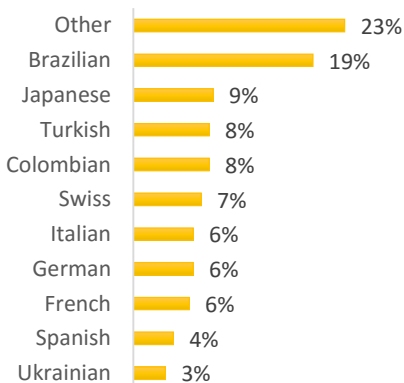

WASHINGTON D.C. (50-150 students)

EC Nationality Mix – February 2017

Information is based on student numbers from 1st – 28th February 2017. The nationality mix varies over different courses and levels.

CANADA, MALTA, SOUTH AFRICA

Other = Any other nationalities with 1% or less

CANADA

MONTREAL (200-300 Students)

TORONTO (450-550 Students)

TORONTO 30+ (100-200 Students)

VANCOUVER (750-850 Students)

MALTA (550-650 Students)

MALTA 30+ (200-300 Students)

CAPE TOWN (250-350 Students)

EC Nationality Mix – February 2017

Information is based on student numbers from 1st – 28th February 2017. The nationality mix varies over different courses and levels.

Other = Any other nationalities with 1% or less