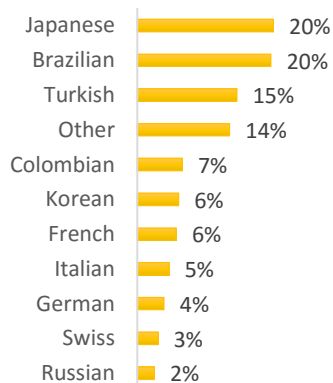

WASHINGTON D.C. (50-150 students)

EC Nationality Mix – February 2017

Information is based on student numbers from 1st – 28th February 2017. The nationality mix varies over different courses and levels.

CANADA, MALTA, SOUTH AFRICA

Other = Any other nationalities with 1% or less

CANADA

MONTREAL (200-300 Students)

TORONTO (450-550 Students)

TORONTO 30+ (100-200 Students)

VANCOUVER (750-850 Students)

MALTA (550-650 Students)

MALTA 30+ (200-300 Students)

CAPE TOWN (250-350 Students)

EC Nationality Mix – February 2017

Information is based on student numbers from 1st – 28th February 2017. The nationality mix varies over different courses and levels.

Other = Any other nationalities with 1% or less