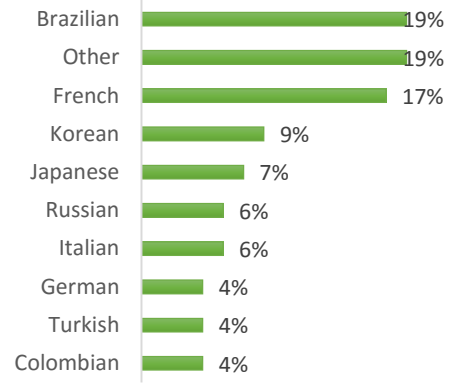

EC Nationality Mix – February 2017

Information is based on student numbers from 1st – 28th February 2017. The nationality mix varies over different courses and levels.

USA

Other = Any other nationalities with 1% or less

BOSTON (100–200 students)

NEW YORK (150 – 250 Students)

NEW YORK 30+ (50-100 students)

SAN FRANCISCO (100-200 Students)

SAN DIEGO (100-200 Students)

LOS ANGELES (250-350 Students)

MIAMI (100 - 200 Students)