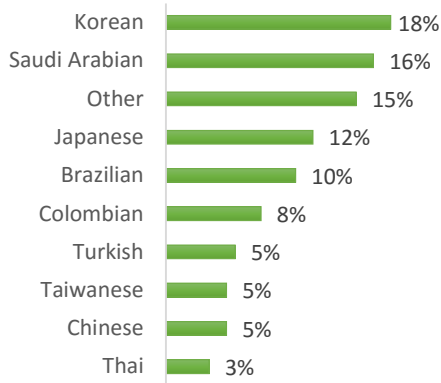

EC Nationality Mix – February 2017

Information is based on student numbers from 1st – 28th February 2017. The nationality mix varies over different courses and levels.

USA

Other = Any other nationalities with 1% or less

BOSTON (100–200 students)

NEW YORK (150 – 250 Students)

NEW YORK 30+ (50-100 students)

SAN FRANCISCO (100-200 Students)

SAN DIEGO (100-200 Students)

LOS ANGELES (250-350 Students)

MIAMI (100 - 200 Students)