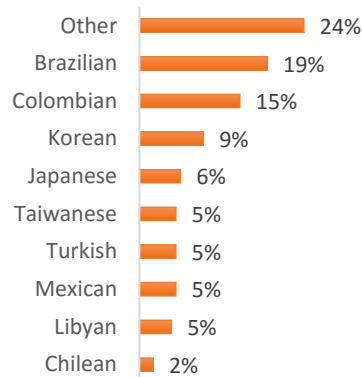

WASHINGTON D.C. (50-150 students)

EC Nationality Mix – February 2017

Information is based on student numbers from 1st – 28th February 2017. The nationality mix varies over different courses and levels.

CANADA, MALTA, SOUTH AFRICA

Other = Any other nationalities with 1% or less

CANADA

MONTREAL (200-300 Students)

TORONTO (450-550 Students)

TORONTO 30+ (100-200 Students)

VANCOUVER (750-850 Students)

MALTA (550-650 Students)

MALTA 30+ (200-300 Students)

CAPE TOWN (250-350 Students)

EC Nationality Mix – February 2017

Information is based on student numbers from 1st – 28th February 2017. The nationality mix varies over different courses and levels.

Other = Any other nationalities with 1% or less