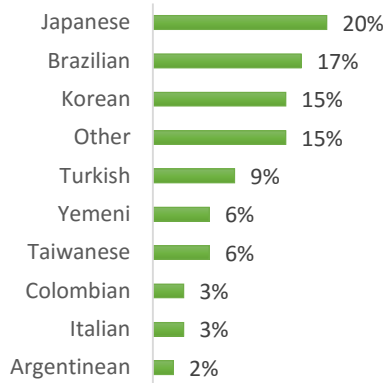

EC Nationality Mix – February 2017

Information is based on student numbers from 1st – 28th February 2017. The nationality mix varies over different courses and levels.

USA

Other = Any other nationalities with 1% or less

BOSTON (100–200 students)

NEW YORK (150 – 250 Students)

NEW YORK 30+ (50-100 students)

SAN FRANCISCO (100-200 Students)

SAN DIEGO (100-200 Students)

LOS ANGELES (250-350 Students)

MIAMI (100 - 200 Students)