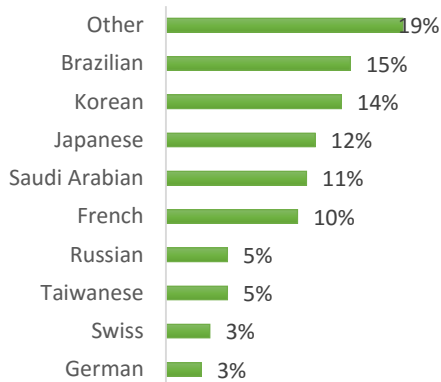

EC Nationality Mix – February 2017

Information is based on student numbers from 1st – 28th February 2017. The nationality mix varies over different courses and levels.

USA

Other = Any other nationalities with 1% or less

BOSTON (100–200 students)

NEW YORK (150 – 250 Students)

NEW YORK 30+ (50-100 students)

SAN FRANCISCO (100-200 Students)

SAN DIEGO (100-200 Students)

LOS ANGELES (250-350 Students)

MIAMI (100 - 200 Students)

WASHINGTON D.C. (50-150 students)

EC Nationality Mix – February 2017

Information is based on student numbers from 1st – 28th February 2017. The nationality mix varies over different courses and levels.

CANADA, MALTA, SOUTH AFRICA