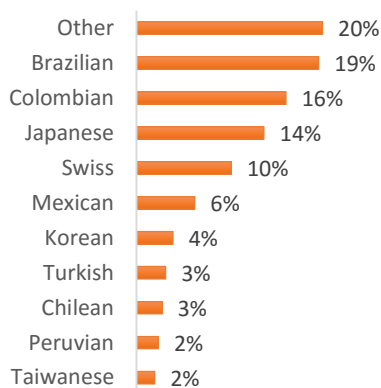

EC Nationality Mix – February 2017

Information is based on student numbers from 1st – 28th February 2017. The nationality mix varies over different courses and levels.

CANADA, MALTA, SOUTH AFRICA

Other = Any other nationalities with 1% or less

CANADA

MONTREAL (200-300 Students)