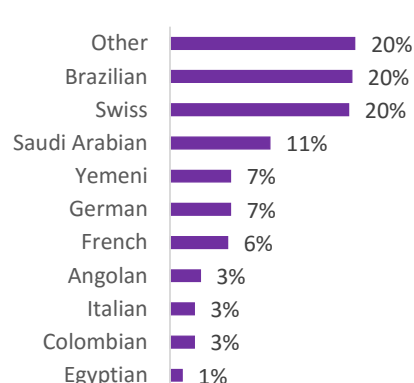

WASHINGTON D.C. (50-150 students)

EC Nationality Mix – February 2017

Information is based on student numbers from 1st – 28th February 2017. The nationality mix varies over different courses and levels.

CANADA, MALTA, SOUTH AFRICA

Other = Any other nationalities with 1% or less

CANADA

MONTREAL (200-300 Students)

TORONTO (450-550 Students)

TORONTO 30+ (100-200 Students)

VANCOUVER (750-850 Students)

MALTA (550-650 Students)

MALTA 30+ (200-300 Students)

CAPE TOWN (250-350 Students)

EC Nationality Mix – February 2017

Information is based on student numbers from 1st – 28th February 2017. The nationality mix varies over different courses and levels.

Other = Any other nationalities with 1% or less