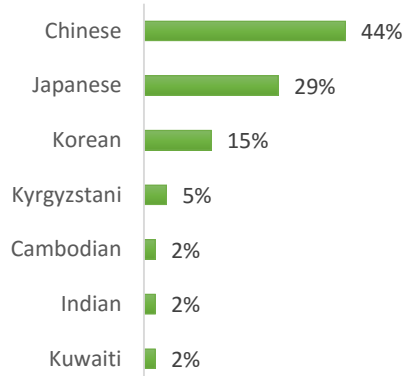

SUNY FREDONIA (10-100 Students)