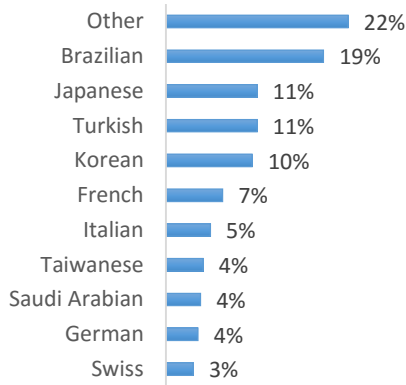

EC Nationality Mix – February 2017

Information is based on student numbers from 1st – 28th February 2017. The nationality mix varies over different courses and levels.

Other = Any other nationalities with 1% or less

UNITED KINGDOM

LONDON (300-400 Students)