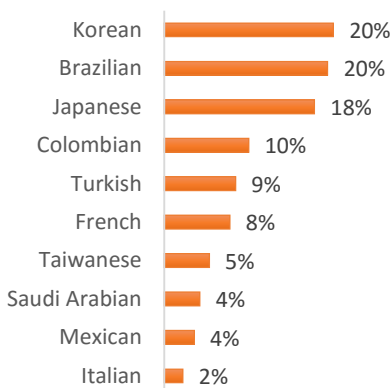

TORONTO (450-550 Students)