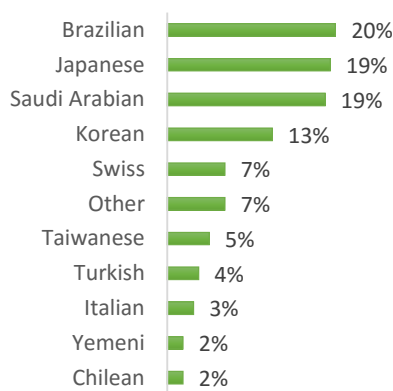

EC Nationality Mix – February 2017

Information is based on student numbers from 1st – 28th February 2017. The nationality mix varies over different courses and levels.

USA

Other = Any other nationalities with 1% or less

BOSTON (100–200 students)

NEW YORK (150 – 250 Students)

NEW YORK 30+ (50-100 students)

SAN FRANCISCO (100-200 Students)

SAN DIEGO (100-200 Students)

LOS ANGELES (250-350 Students)

MIAMI (100 - 200 Students)

WASHINGTON D.C. (50-150 students)

EC Nationality Mix – February 2017

Information is based on student numbers from 1st – 28th February 2017. The nationality mix varies over different courses and levels.

CANADA, MALTA, SOUTH AFRICA