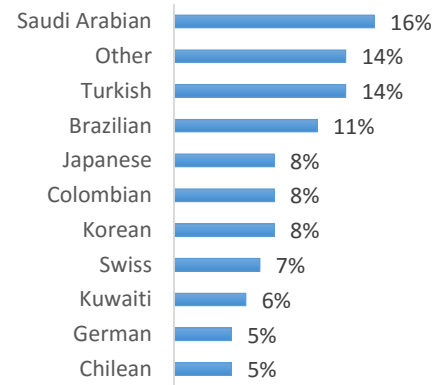

CAPE TOWN (250-350 Students)

EC Nationality Mix – February 2017

Information is based on student numbers from 1st – 28th February 2017. The nationality mix varies over different courses and levels.

Other = Any other nationalities with 1% or less

UNITED KINGDOM

LONDON (300-400 Students)

LONDON 30 + (200-300 Students)

OXFORD (50-100 Students)

CAMBRIDGE (100-200 Students)

BRIGHTON (200-300 Students)

BRISTOL (100-200 Students)

MANCHESTER (100-200 Students)

EC Nationality Mix – February 2017

Information is based on student numbers from 1st – 28th February 2017. The nationality mix varies over different courses and levels.

USA ON CAMPUS

SUNY OSWEGO (10-100 Students)