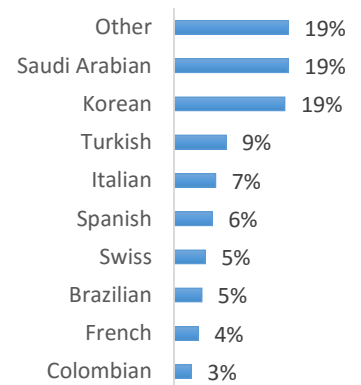

CAPE TOWN (250-350 Students)

EC Nationality Mix – February 2017

Information is based on student numbers from 1st – 28th February 2017. The nationality mix varies over different courses and levels.

Other = Any other nationalities with 1% or less

UNITED KINGDOM

LONDON (300-400 Students)

LONDON 30 + (200-300 Students)

OXFORD (50-100 Students)

CAMBRIDGE (100-200 Students)

BRIGHTON (200-300 Students)

BRISTOL (100-200 Students)

MANCHESTER (100-200 Students)

EC Nationality Mix – February 2017

Information is based on student numbers from 1st – 28th February 2017. The nationality mix varies over different courses and levels.

USA ON CAMPUS

SUNY OSWEGO (10-100 Students)