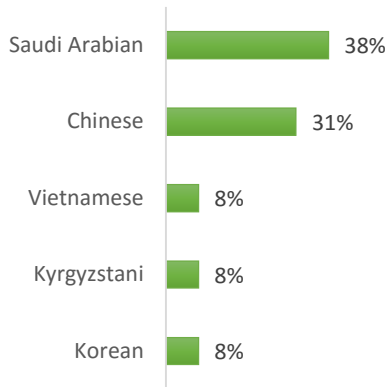

CAPE TOWN (250-350 Students)

EC Nationality Mix – February 2017

Information is based on student numbers from 1st – 28th February 2017. The nationality mix varies over different courses and levels.

Other = Any other nationalities with 1% or less

UNITED KINGDOM

LONDON (300-400 Students)

LONDON 30 + (200-300 Students)

OXFORD (50-100 Students)

CAMBRIDGE (100-200 Students)

BRIGHTON (200-300 Students)

BRISTOL (100-200 Students)

MANCHESTER (100-200 Students)

EC Nationality Mix – February 2017

Information is based on student numbers from 1st – 28th February 2017. The nationality mix varies over different courses and levels.

USA ON CAMPUS

SUNY OSWEGO (10-100 Students)