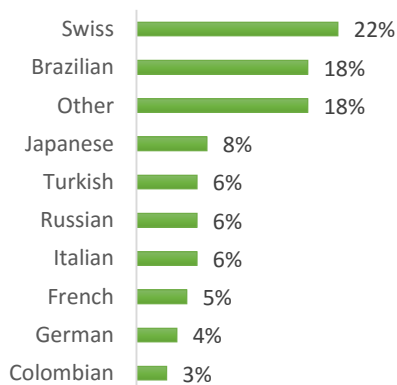

## USA

Other = Any other nationalities with 1% or less

**BOSTON (120–220 students)**

**NEW YORK (150-250 students)**

**NEW YORK 30+ (50-150 students)**

**SAN FRANCISCO (100-200 Students)**

**SAN DIEGO (100-200 Students)**

**LOS ANGELES (200-300 Students)**

**MIAMI (50-150 Students)**

**WASHINGTON D.C. (50-150 students)**