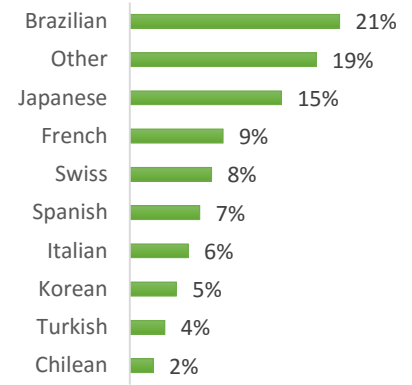

## USA

Other = Any other nationalities with 1% or less

**BOSTON (120–220 students)**

**NEW YORK (150-250 students)**

**NEW YORK 30+ (50-150 students)**

**SAN FRANCISCO (100-200 Students)**

**SAN DIEGO (100-200 Students)**

**LOS ANGELES (200-300 Students)**

**MIAMI (50-150 Students)**

**WASHINGTON D.C. (50-150 students)**