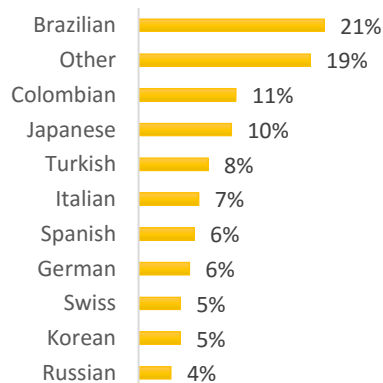

MALTA 30+ (150-250 Students)