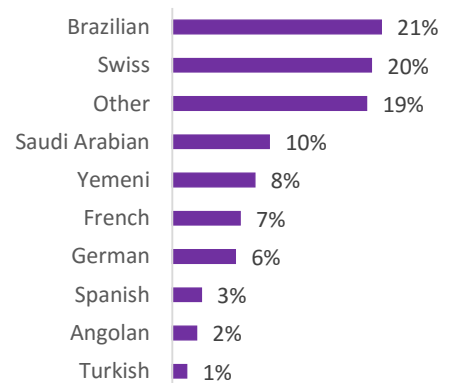

CAPE TOWN (200-300 Students)