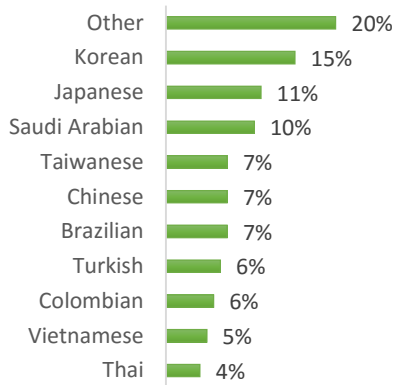

EC Nationality Mix – December 2016

Information is based on student numbers from 1st – 31st December 2016. The nationality mix varies over different courses and levels.

USA

Other = Any other nationalities with 1% or less

BOSTON (120–220 students)