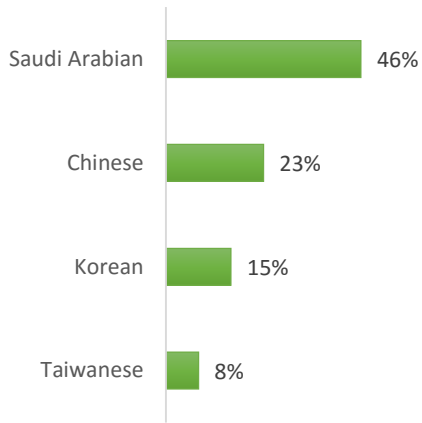

EC Nationality Mix – December 2016

Information is based on student numbers from 1st – 31st December 2016. The nationality mix varies over different courses and levels.

USA ON CAMPUS

SUNY OSWEGO (10-100 Students)