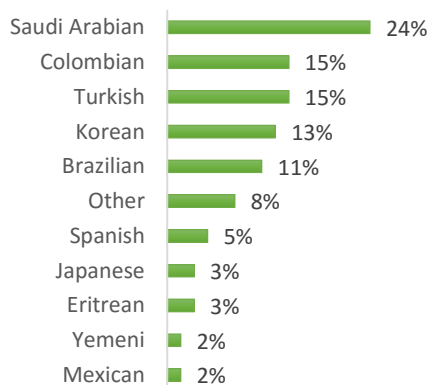

## USA

Other = Any other nationalities with 1% or less

**BOSTON (120–220 students)**

**NEW YORK (150-250 students)**

**NEW YORK 30+ (50-150 students)**

**SAN FRANCISCO (100-200 Students)**

**SAN DIEGO (100-200 Students)**

**LOS ANGELES (200-300 Students)**

**MIAMI (50-150 Students)**

**WASHINGTON D.C. (50-150 students)**