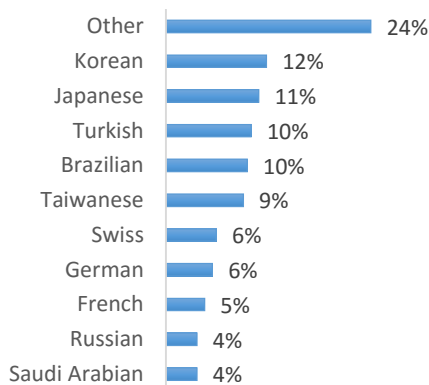

EC Nationality Mix – December 2016

Information is based on student numbers from 1st – 31st December 2016. The nationality mix varies over different courses and levels.

Other = Any other nationalities with 1% or less

UNITED KINGDOM

LONDON (200-300 Students)