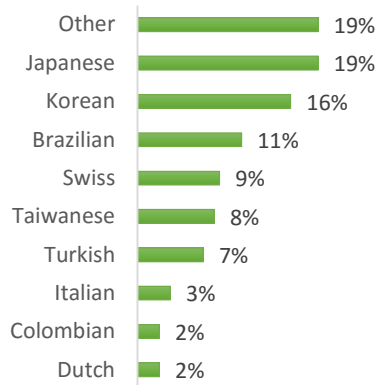

# EC Nationality Mix – December 2016

Information is based on student numbers from 1st – 31st December 2016. The nationality mix varies over different courses and levels.

## USA

Other = Any other nationalities with 1% or less

**BOSTON (120–220 students)**

**NEW YORK (150-250 students)**

**NEW YORK 30+ (50-150 students)**

**SAN FRANCISCO (100-200 Students)**

**SAN DIEGO (100-200 Students)**