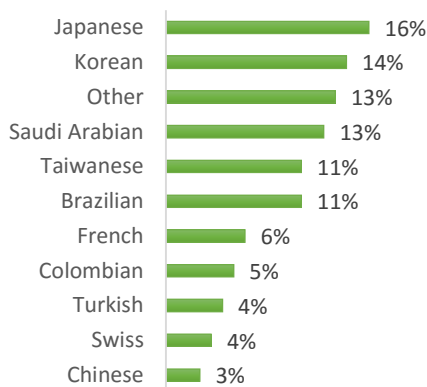

## USA

Other = Any other nationalities with 1% or less

**BOSTON (120–220 students)**

**NEW YORK (150-250 students)**

**NEW YORK 30+ (50-150 students)**

**SAN FRANCISCO (100-200 Students)**

**SAN DIEGO (100-200 Students)**

**LOS ANGELES (200-300 Students)**

**MIAMI (50-150 Students)**

**WASHINGTON D.C. (50-150 students)**