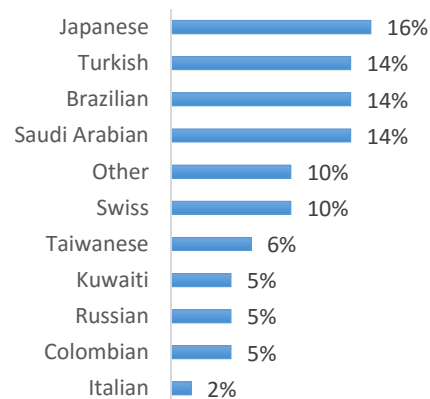

OXFORD (50-100 Students)