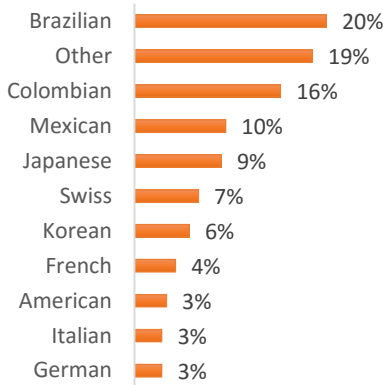

EC Nationality Mix – December 2016

Information is based on student numbers from 1st – 31st December 2016. The nationality mix varies over different courses and levels.

CANADA, MALTA, SOUTH AFRICA

Other = Any other nationalities with 1% or less

CANADA

MONTREAL (200-300 Students)