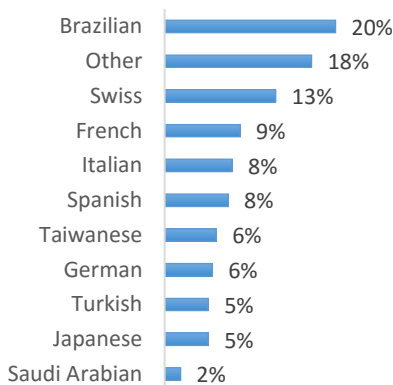

LONDON 30+ (200-300 Students)