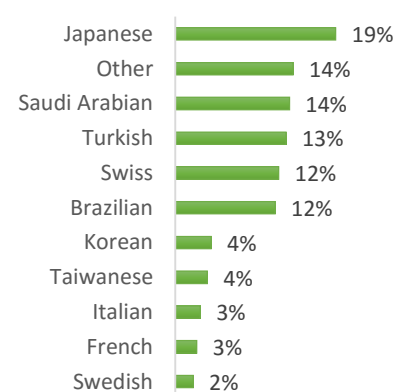

## USA

Other = Any other nationalities with 1% or less

**BOSTON (120–220 students)**

**NEW YORK (150-250 students)**

**NEW YORK 30+ (50-150 students)**

**SAN FRANCISCO (100-200 Students)**

**SAN DIEGO (100-200 Students)**

**LOS ANGELES (200-300 Students)**

**MIAMI (50-150 Students)**

**WASHINGTON D.C. (50-150 students)**