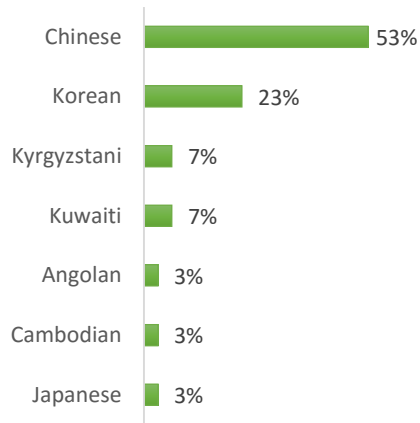

# EC Nationality Mix – December 2016

Information is based on student numbers from 1st – 31st December 2016. The nationality mix varies over different courses and levels.

## USA ON CAMPUS

SUNY OSWEGO (10-100 Students)

SUNY FREDONIA ( 10-100 Students)

UCSC SILICON VALLEY (10-100 Students)