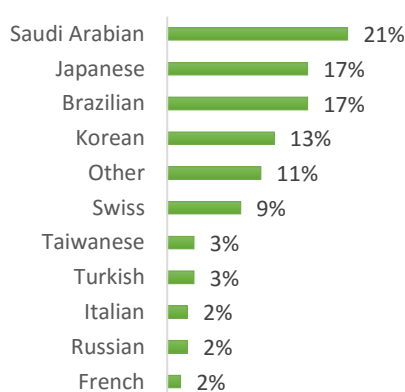

## USA

Other = Any other nationalities with 1% or less

**BOSTON (120–220 students)**

**NEW YORK (150-250 students)**

**NEW YORK 30+ (50-150 students)**

**SAN FRANCISCO (100-200 Students)**

**SAN DIEGO (100-200 Students)**

**LOS ANGELES (200-300 Students)**

**MIAMI (50-150 Students)**

**WASHINGTON D.C. (50-150 students)**