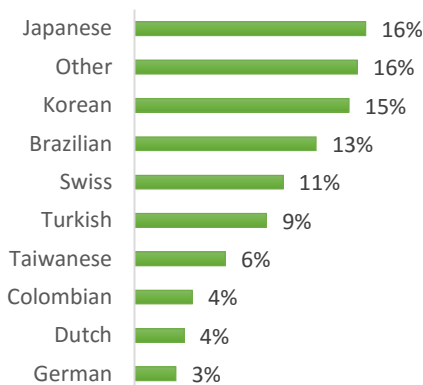

EC Nationality Mix – November 2016

Information is based on student numbers from 1st – 30th November 2016. The nationality mix varies over different courses and levels.

USA

Other = Any other nationalities with 1% or less

BOSTON (150 – 200 students)

NEW YORK (150-250 students)

NEW YORK 30+ (100-150 students)

SAN FRANCISCO (100-200 Students)

SAN DIEGO (100-200 Students)

LOS ANGELES (250-350 Students)

MIAMI (100-200 Students)

WASHINGTON D.C. (50-150 students)