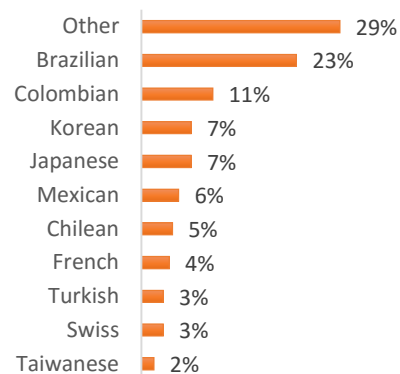

TORONTO 30+ (200-300 Students)