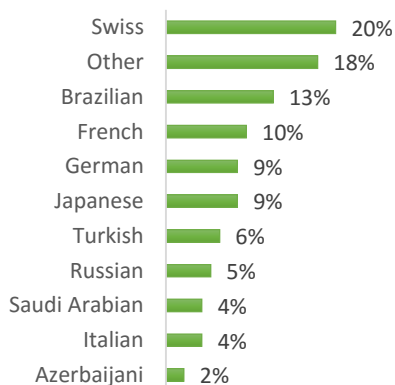

EC Nationality Mix – November 2016

Information is based on student numbers from 1st – 30th November 2016. The nationality mix varies over different courses and levels.

USA

Other = Any other nationalities with 1% or less

BOSTON (150 – 200 students)

NEW YORK (150-250 students)

NEW YORK 30+ (100-150 students)

SAN FRANCISCO (100-200 Students)

SAN DIEGO (100-200 Students)

LOS ANGELES (250-350 Students)

MIAMI (100-200 Students)

WASHINGTON D.C. (50-150 students)

EC Nationality Mix – November 2016

Information is based on student numbers from 1st – 30th November 2016. The nationality mix varies over different courses and levels.

CANADA, MALTA, SOUTH AFRICA

Other = Any other nationalities with 1% or less