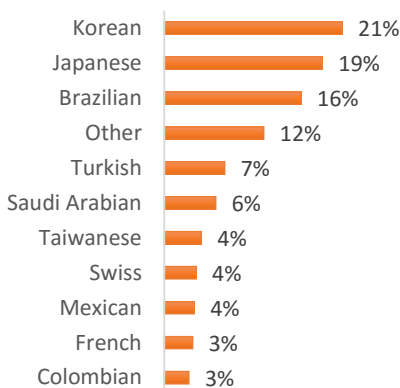

TORONTO (450-550 Students)