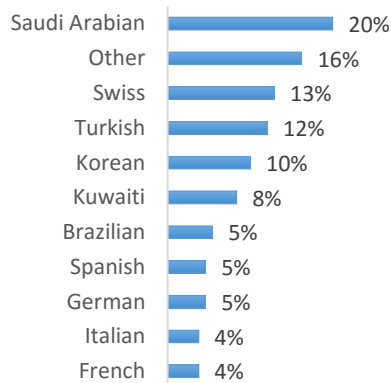

Other = Any other nationalities with 1% or less

EC Nationality Mix – November 2016

Information is based on student numbers from 1st – 30th November 2016. The nationality mix varies over different courses and levels.

UNITED KINGDOM

LONDON (200-300 Students)

LONDON 30+ (200-300 Students)

OXFORD (50-100 Students)

CAMBRIDGE (100-200 students)

BRIGHTON (200-300 Students)

BRISTOL (150-250 Students)

MANCHESTER (100-200 Students)

EC Nationality Mix – November 2016

Information is based on student numbers from 1st – 30th November 2016. The nationality mix varies over different courses and levels.

USA ON CAMPUS

SUNY OSWEGO (20-100 Students)