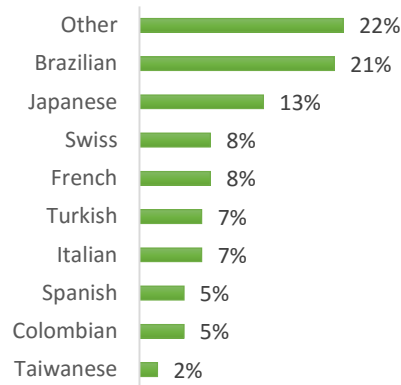

EC Nationality Mix – November 2016

Information is based on student numbers from 1st – 30th November 2016. The nationality mix varies over different courses and levels.

USA

Other = Any other nationalities with 1% or less

BOSTON (150 – 200 students)

NEW YORK (150-250 students)

NEW YORK 30+ (100-150 students)

SAN FRANCISCO (100-200 Students)

SAN DIEGO (100-200 Students)

LOS ANGELES (250-350 Students)

MIAMI (100-200 Students)

WASHINGTON D.C. (50-150 students)