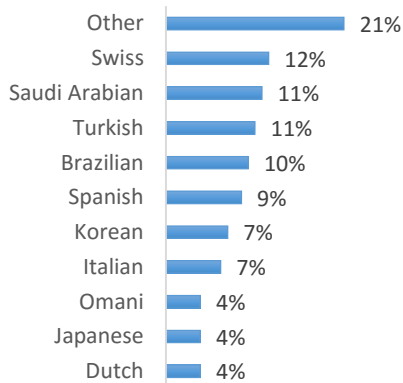

Other = Any other nationalities with 1% or less

EC Nationality Mix – November 2016

Information is based on student numbers from 1st – 30th November 2016. The nationality mix varies over different courses and levels.

UNITED KINGDOM

LONDON (200-300 Students)

LONDON 30+ (200-300 Students)

OXFORD (50-100 Students)

CAMBRIDGE (100-200 students)

BRIGHTON (200-300 Students)

BRISTOL (150-250 Students)

MANCHESTER (100-200 Students)

EC Nationality Mix – November 2016

Information is based on student numbers from 1st – 30th November 2016. The nationality mix varies over different courses and levels.

USA ON CAMPUS

SUNY OSWEGO (20-100 Students)