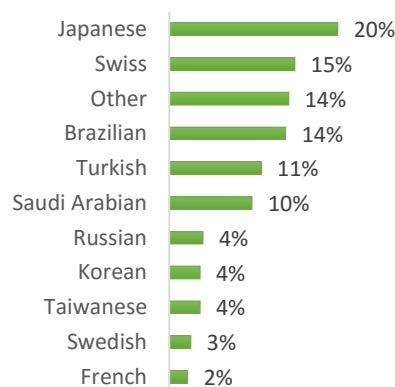

EC Nationality Mix – November 2016

Information is based on student numbers from 1st – 30th November 2016. The nationality mix varies over different courses and levels.

USA

Other = Any other nationalities with 1% or less

BOSTON (150 – 200 students)

NEW YORK (150-250 students)

NEW YORK 30+ (100-150 students)

SAN FRANCISCO (100-200 Students)

SAN DIEGO (100-200 Students)

LOS ANGELES (250-350 Students)

MIAMI (100-200 Students)

WASHINGTON D.C. (50-150 students)

EC Nationality Mix – November 2016

Information is based on student numbers from 1st – 30th November 2016. The nationality mix varies over different courses and levels.

CANADA, MALTA, SOUTH AFRICA

Other = Any other nationalities with 1% or less