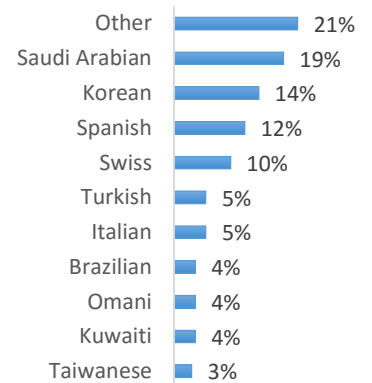

Other = Any other nationalities with 1% or less

EC Nationality Mix – November 2016

Information is based on student numbers from 1st – 30th November 2016. The nationality mix varies over different courses and levels.

UNITED KINGDOM

LONDON (200-300 Students)

LONDON 30+ (200-300 Students)

OXFORD (50-100 Students)

CAMBRIDGE (100-200 students)

BRIGHTON (200-300 Students)

BRISTOL (150-250 Students)

MANCHESTER (100-200 Students)

EC Nationality Mix – November 2016

Information is based on student numbers from 1st – 30th November 2016. The nationality mix varies over different courses and levels.

USA ON CAMPUS

SUNY OSWEGO (20-100 Students)