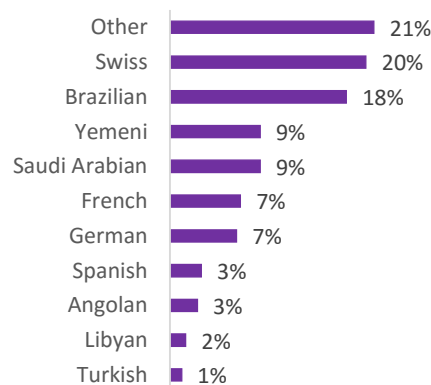

EC Nationality Mix – November 2016

Information is based on student numbers from 1st – 30th November 2016. The nationality mix varies over different courses and levels.

CANADA, MALTA, SOUTH AFRICA

Other = Any other nationalities with 1% or less

CANADA

MONTREAL (200-300 Students)

TORONTO (450-550 Students)

TORONTO 30+ (200-300 Students)

VANCOUVER (550-650 Students)

MALTA (450 - 550 Students)

MALTA 30+ (250-350 Students)

CAPE TOWN (250-350 Students)

Other = Any other nationalities with 1% or less

EC Nationality Mix – November 2016

Information is based on student numbers from 1st – 30th November 2016. The nationality mix varies over different courses and levels.