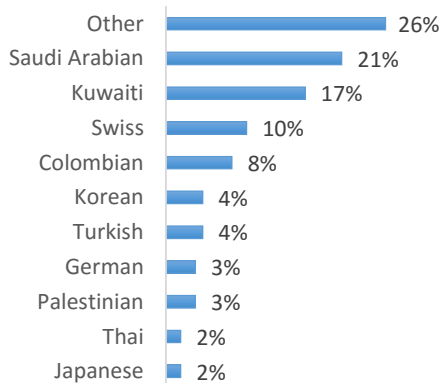

Other = Any other nationalities with 1% or less

EC Nationality Mix – November 2016

Information is based on student numbers from 1st – 30th November 2016. The nationality mix varies over different courses and levels.

UNITED KINGDOM

LONDON (200-300 Students)

LONDON 30+ (200-300 Students)

OXFORD (50-100 Students)

CAMBRIDGE (100-200 students)

BRIGHTON (200-300 Students)

BRISTOL (150-250 Students)

MANCHESTER (100-200 Students)

EC Nationality Mix – November 2016

Information is based on student numbers from 1st – 30th November 2016. The nationality mix varies over different courses and levels.

USA ON CAMPUS

SUNY OSWEGO (20-100 Students)