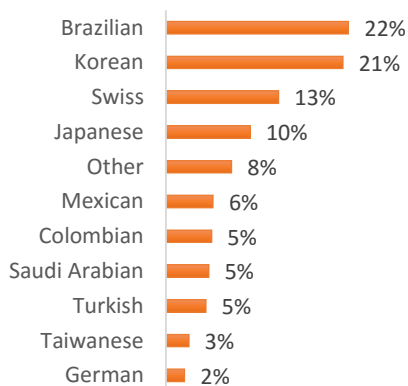

VANCOUVER (550-650 Students)