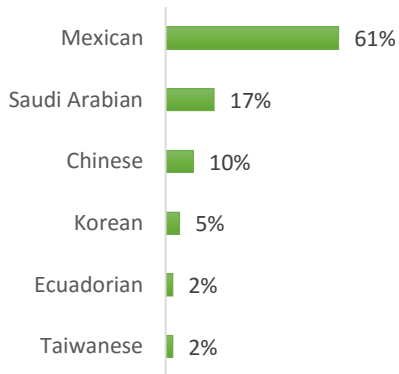

Other = Any other nationalities with 1% or less

EC Nationality Mix – November 2016

Information is based on student numbers from 1st – 30th November 2016. The nationality mix varies over different courses and levels.

UNITED KINGDOM

LONDON (200-300 Students)

LONDON 30+ (200-300 Students)

OXFORD (50-100 Students)

CAMBRIDGE (100-200 students)

BRIGHTON (200-300 Students)

BRISTOL (150-250 Students)

MANCHESTER (100-200 Students)

EC Nationality Mix – November 2016

Information is based on student numbers from 1st – 30th November 2016. The nationality mix varies over different courses and levels.

USA ON CAMPUS

SUNY OSWEGO (20-100 Students)