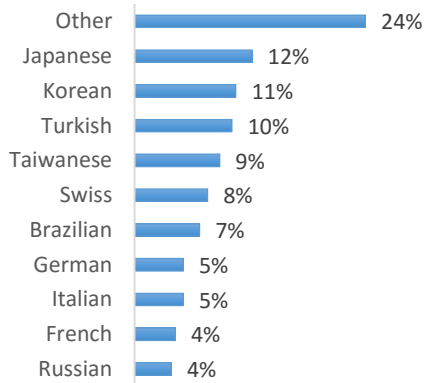

EC Nationality Mix – November 2016

Information is based on student numbers from 1st – 30th November 2016. The nationality mix varies over different courses and levels.

UNITED KINGDOM

LONDON (200-300 Students)