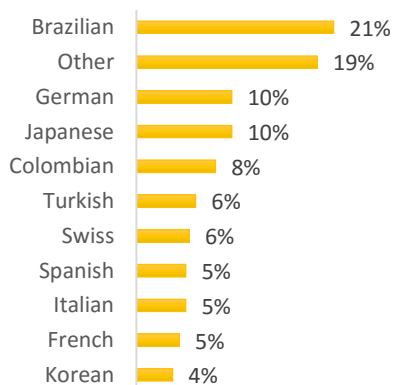

EC Nationality Mix – November 2016

Information is based on student numbers from 1st – 30th November 2016. The nationality mix varies over different courses and levels.

CANADA, MALTA, SOUTH AFRICA

Other = Any other nationalities with 1% or less

CANADA

MONTREAL (200-300 Students)

TORONTO (450-550 Students)

TORONTO 30+ (200-300 Students)

VANCOUVER (550-650 Students)

MALTA (450 - 550 Students)

MALTA 30+ (250-350 Students)

CAPE TOWN (250-350 Students)

Other = Any other nationalities with 1% or less

EC Nationality Mix – November 2016

Information is based on student numbers from 1st – 30th November 2016. The nationality mix varies over different courses and levels.