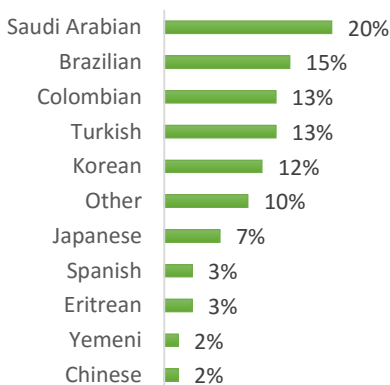

EC Nationality Mix – November 2016

Information is based on student numbers from 1st – 30th November 2016. The nationality mix varies over different courses and levels.

USA

Other = Any other nationalities with 1% or less

BOSTON (150 – 200 students)

NEW YORK (150-250 students)

NEW YORK 30+ (100-150 students)

SAN FRANCISCO (100-200 Students)

SAN DIEGO (100-200 Students)

LOS ANGELES (250-350 Students)

MIAMI (100-200 Students)

WASHINGTON D.C. (50-150 students)

EC Nationality Mix – November 2016

Information is based on student numbers from 1st – 30th November 2016. The nationality mix varies over different courses and levels.

CANADA, MALTA, SOUTH AFRICA

Other = Any other nationalities with 1% or less