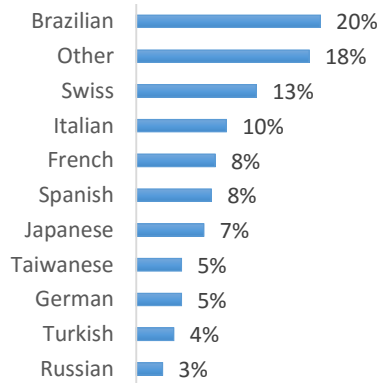

LONDON 30+ (200-300 Students)