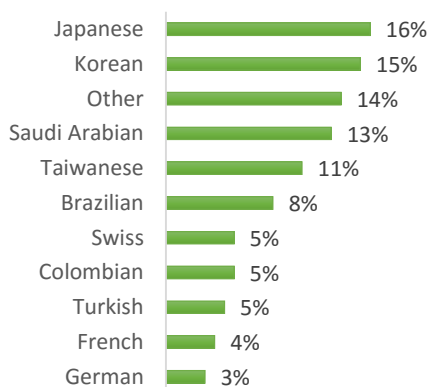

EC Nationality Mix – November 2016

Information is based on student numbers from 1st – 30th November 2016. The nationality mix varies over different courses and levels.

USA

Other = Any other nationalities with 1% or less

BOSTON (150 – 200 students)

NEW YORK (150-250 students)

NEW YORK 30+ (100-150 students)

SAN FRANCISCO (100-200 Students)

SAN DIEGO (100-200 Students)

LOS ANGELES (250-350 Students)

MIAMI (100-200 Students)

WASHINGTON D.C. (50-150 students)

EC Nationality Mix – November 2016

Information is based on student numbers from 1st – 30th November 2016. The nationality mix varies over different courses and levels.

CANADA, MALTA, SOUTH AFRICA

Other = Any other nationalities with 1% or less