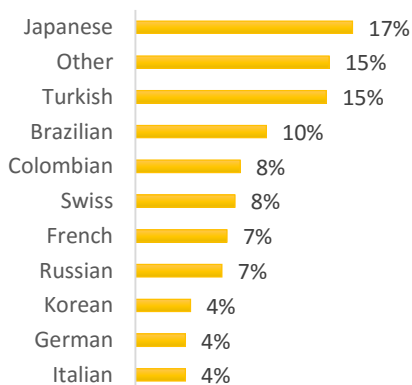

MALTA (450 - 550 Students)