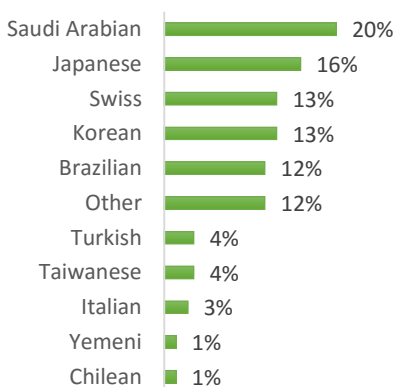

BOSTON (150 – 200 students)

NEW YORK (150-250 students)

NEW YORK 30+ (100-150 students)

SAN FRANCISCO (100-200 Students)

SAN DIEGO (100-200 Students)

LOS ANGELES (250-350 Students)

MIAMI (100-200 Students)

WASHINGTON D.C. (50-150 students)

EC Nationality Mix – November 2016

Information is based on student numbers from 1st – 30th November 2016. The nationality mix varies over different courses and levels.

CANADA, MALTA, SOUTH AFRICA

Other = Any other nationalities with 1% or less