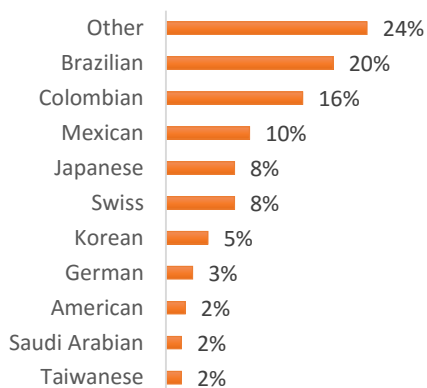

EC Nationality Mix – November 2016

Information is based on student numbers from 1st – 30th November 2016. The nationality mix varies over different courses and levels.

CANADA, MALTA, SOUTH AFRICA

Other = Any other nationalities with 1% or less

CANADA

MONTREAL (200-300 Students)