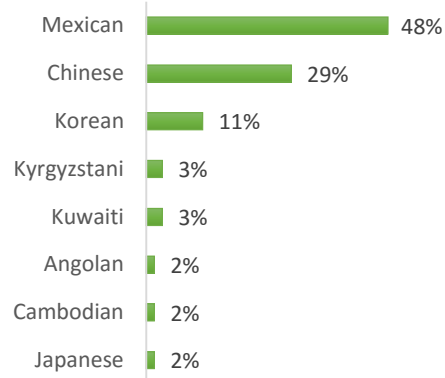

SUNY FREDONIA (50-100 Students)