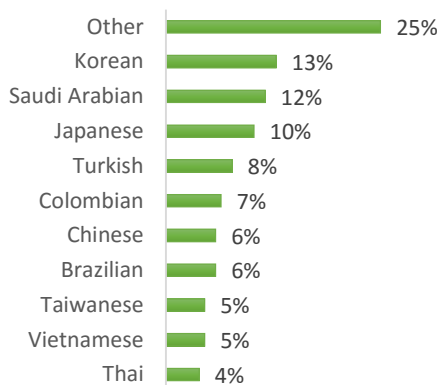

EC Nationality Mix – November 2016

Information is based on student numbers from 1st – 30th November 2016. The nationality mix varies over different courses and levels.

USA

Other = Any other nationalities with 1% or less

BOSTON (150 – 200 students)

NEW YORK (150-250 students)

NEW YORK 30+ (100-150 students)

SAN FRANCISCO (100-200 Students)

SAN DIEGO (100-200 Students)

LOS ANGELES (250-350 Students)

MIAMI (100-200 Students)

WASHINGTON D.C. (50-150 students)