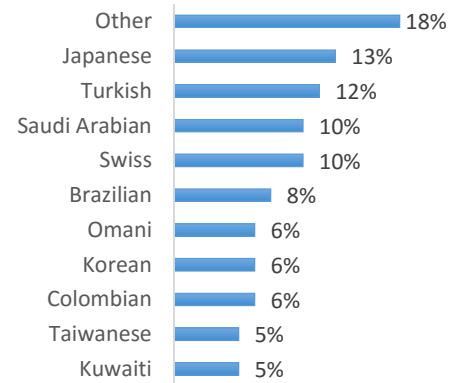

Other = Any other nationalities with 1% or less

EC Nationality Mix – November 2016

Information is based on student numbers from 1st – 30th November 2016. The nationality mix varies over different courses and levels.

UNITED KINGDOM

LONDON (200-300 Students)

LONDON 30+ (200-300 Students)

OXFORD (50-100 Students)

CAMBRIDGE (100-200 students)

BRIGHTON (200-300 Students)

BRISTOL (150-250 Students)

MANCHESTER (100-200 Students)

EC Nationality Mix – November 2016

Information is based on student numbers from 1st – 30th November 2016. The nationality mix varies over different courses and levels.

USA ON CAMPUS

SUNY OSWEGO (20-100 Students)