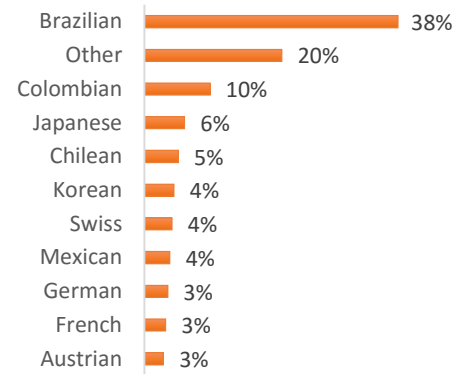

TORONTO 30+ (300-400 Students)