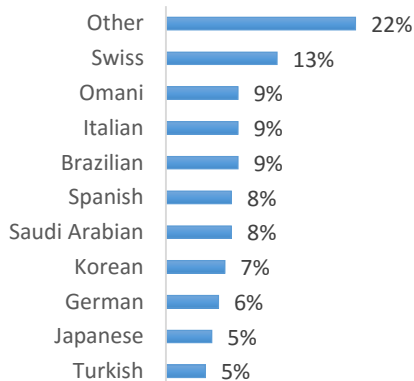

Other = Any other nationalities with 1% or less

EC Nationality Mix – October 2016

Information is based on student numbers from 1st – 31st October 2016. The nationality mix varies over different courses and levels.

UNITED KINGDOM

LONDON (250-350 Students)

LONDON 30+ (200-300 Students)

OXFORD (50-100 Students)

CAMBRIDGE (100-200 students)

BRIGHTON (450-550 Students)

BRISTOL (200-300 Students)

MANCHESTER (100-200 Students)

USA ON CAMPUS

SUNY FREDONIA (50-100 Students)

EC Nationality Mix – October 2016

Information is based on student numbers from 1st – 31st October 2016. The nationality mix varies over different courses and levels.