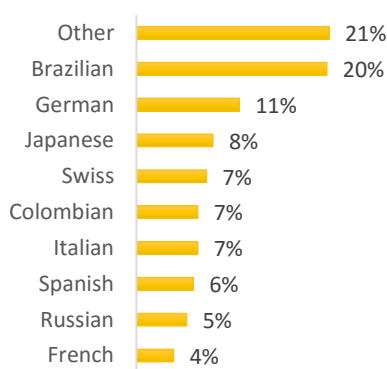

EC Nationality Mix – October 2016

Information is based on student numbers from 1st – 31st October 2016. The nationality mix varies over different courses and levels.

CANADA, MALTA, SOUTH AFRICA

Other = Any other nationalities with 1% or less

CANADA

MONTREAL (250-350 Students)

TORONTO (500-600 Students)

TORONTO 30+ (300-400 Students)

VANCOUVER (650-750 Students)

MALTA (800-900 Students)

MALTA 30+ (400-500 Students)

CAPE TOWN (200-300 Students)

Other = Any other nationalities with 1% or less

EC Nationality Mix – October 2016

Information is based on student numbers from 1st – 31st October 2016. The nationality mix varies over different courses and levels.