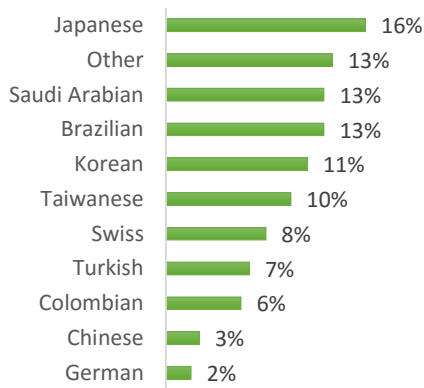

EC Nationality Mix – October 2016

Information is based on student numbers from 1st – 31st October 2016. The nationality mix varies over different courses and levels.

USA

Other = Any other nationalities with 1% or less

BOSTON (150 – 250 students)

NEW YORK (150-250 students)

NEW YORK 30+ (100-150 students)

SAN FRANCISCO (150-250 Students)

SAN DIEGO (150-250 Students)

LOS ANGELES (300-400 Students)

MIAMI (100-200 Students)

WASHINGTON D.C. (50-150 students)

EC Nationality Mix – October 2016

Information is based on student numbers from 1st – 31st October 2016. The nationality mix varies over different courses and levels.

CANADA, MALTA, SOUTH AFRICA

Other = Any other nationalities with 1% or less