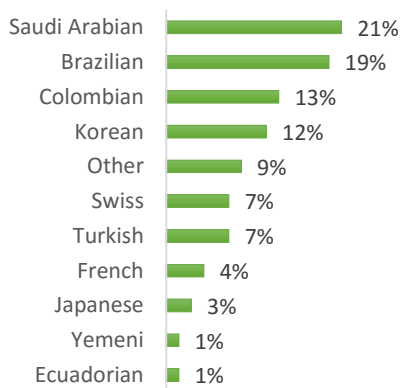

EC Nationality Mix – October 2016

Information is based on student numbers from 1st – 31st October 2016. The nationality mix varies over different courses and levels.

USA

Other = Any other nationalities with 1% or less

BOSTON (150 – 250 students)

NEW YORK (150-250 students)

NEW YORK 30+ (100-150 students)

SAN FRANCISCO (150-250 Students)

SAN DIEGO (150-250 Students)

LOS ANGELES (300-400 Students)

MIAMI (100-200 Students)

WASHINGTON D.C. (50-150 students)

EC Nationality Mix – October 2016

Information is based on student numbers from 1st – 31st October 2016. The nationality mix varies over different courses and levels.

CANADA, MALTA, SOUTH AFRICA

Other = Any other nationalities with 1% or less