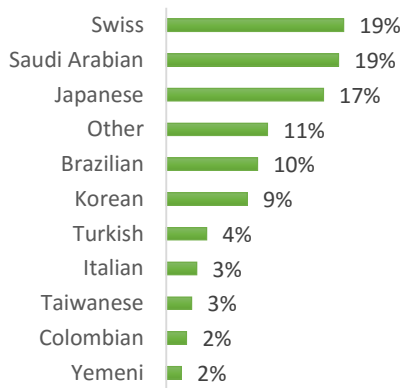

EC Nationality Mix – October 2016

Information is based on student numbers from 1st – 31st October 2016. The nationality mix varies over different courses and levels.

USA

Other = Any other nationalities with 1% or less

BOSTON (150 – 250 students)

NEW YORK (150-250 students)

NEW YORK 30+ (100-150 students)

SAN FRANCISCO (150-250 Students)

SAN DIEGO (150-250 Students)

LOS ANGELES (300-400 Students)

MIAMI (100-200 Students)

WASHINGTON D.C. (50-150 students)

EC Nationality Mix – October 2016

Information is based on student numbers from 1st – 31st October 2016. The nationality mix varies over different courses and levels.

CANADA, MALTA, SOUTH AFRICA

Other = Any other nationalities with 1% or less