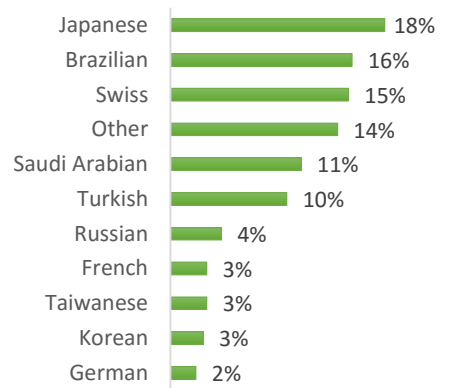

EC Nationality Mix – October 2016

Information is based on student numbers from 1st – 31st October 2016. The nationality mix varies over different courses and levels.

USA

Other = Any other nationalities with 1% or less

BOSTON (150 – 250 students)

NEW YORK (150-250 students)

NEW YORK 30+ (100-150 students)

SAN FRANCISCO (150-250 Students)

SAN DIEGO (150-250 Students)

LOS ANGELES (300-400 Students)

MIAMI (100-200 Students)

WASHINGTON D.C. (50-150 students)

EC Nationality Mix – October 2016

Information is based on student numbers from 1st – 31st October 2016. The nationality mix varies over different courses and levels.

CANADA, MALTA, SOUTH AFRICA

Other = Any other nationalities with 1% or less