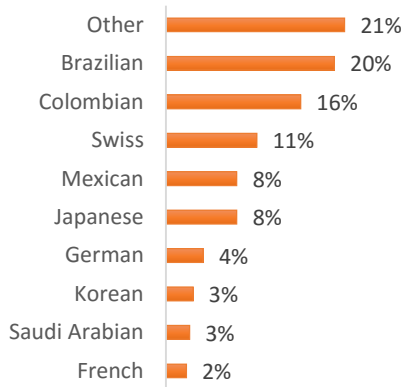

EC Nationality Mix – October 2016

Information is based on student numbers from 1st – 31st October 2016. The nationality mix varies over different courses and levels.

CANADA, MALTA, SOUTH AFRICA

Other = Any other nationalities with 1% or less

CANADA

MONTREAL (250-350 Students)