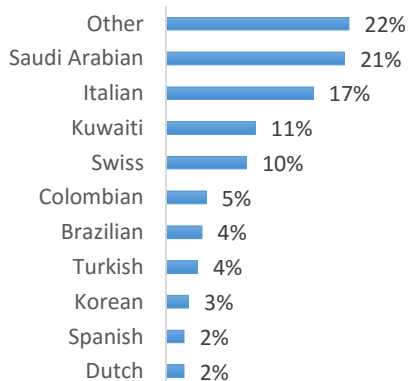

Other = Any other nationalities with 1% or less

EC Nationality Mix – October 2016

Information is based on student numbers from 1st – 31st October 2016. The nationality mix varies over different courses and levels.

UNITED KINGDOM

LONDON (250-350 Students)

LONDON 30+ (200-300 Students)

OXFORD (50-100 Students)

CAMBRIDGE (100-200 students)

BRIGHTON (450-550 Students)

BRISTOL (200-300 Students)

MANCHESTER (100-200 Students)

USA ON CAMPUS

SUNY FREDONIA (50-100 Students)

EC Nationality Mix – October 2016

Information is based on student numbers from 1st – 31st October 2016. The nationality mix varies over different courses and levels.