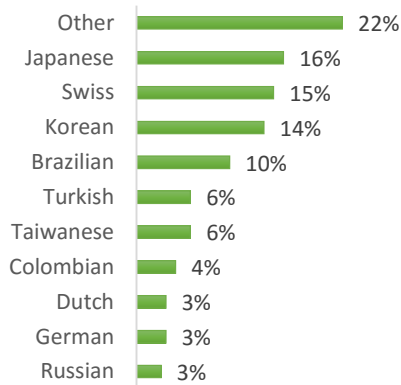

EC Nationality Mix – October 2016

Information is based on student numbers from 1st – 31st October 2016. The nationality mix varies over different courses and levels.

USA

Other = Any other nationalities with 1% or less

BOSTON (150 – 250 students)

NEW YORK (150-250 students)

NEW YORK 30+ (100-150 students)

SAN FRANCISCO (150-250 Students)

SAN DIEGO (150-250 Students)

LOS ANGELES (300-400 Students)

MIAMI (100-200 Students)

WASHINGTON D.C. (50-150 students)