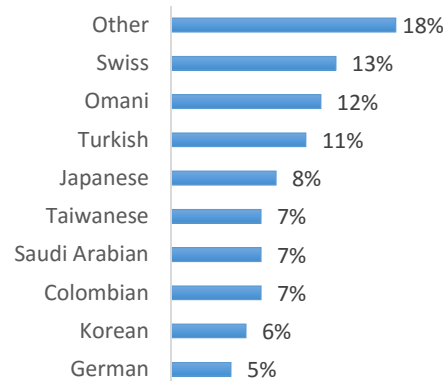

Other = Any other nationalities with 1% or less

EC Nationality Mix – October 2016

Information is based on student numbers from 1st – 31st October 2016. The nationality mix varies over different courses and levels.

UNITED KINGDOM

LONDON (250-350 Students)

LONDON 30+ (200-300 Students)

OXFORD (50-100 Students)

CAMBRIDGE (100-200 students)

BRIGHTON (450-550 Students)

BRISTOL (200-300 Students)

MANCHESTER (100-200 Students)

USA ON CAMPUS

SUNY FREDONIA (50-100 Students)

EC Nationality Mix – October 2016

Information is based on student numbers from 1st – 31st October 2016. The nationality mix varies over different courses and levels.