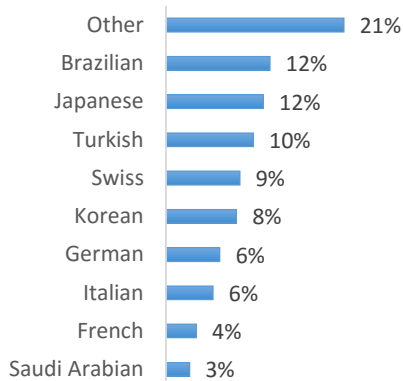

EC Nationality Mix – October 2016

Information is based on student numbers from 1st – 31st October 2016. The nationality mix varies over different courses and levels.

UNITED KINGDOM

LONDON (250-350 Students)