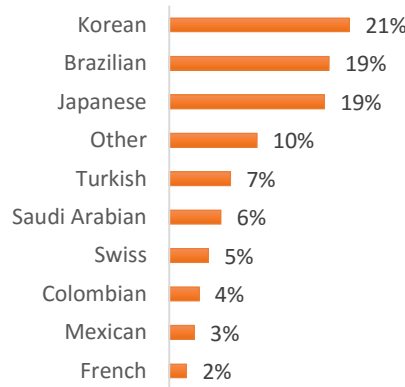

TORONTO (500-600 Students)