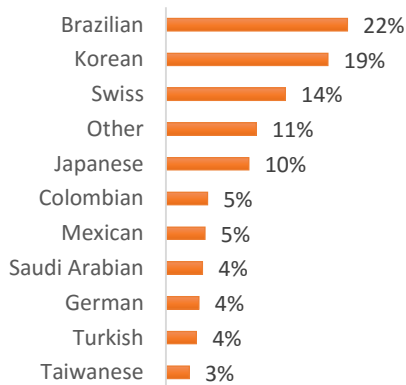

EC Nationality Mix – October 2016

Information is based on student numbers from 1st – 31st October 2016. The nationality mix varies over different courses and levels.

CANADA, MALTA, SOUTH AFRICA

Other = Any other nationalities with 1% or less

CANADA

MONTREAL (250-350 Students)

TORONTO (500-600 Students)

TORONTO 30+ (300-400 Students)

VANCOUVER (650-750 Students)

MALTA (800-900 Students)

MALTA 30+ (400-500 Students)

CAPE TOWN (200-300 Students)

Other = Any other nationalities with 1% or less

EC Nationality Mix – October 2016

Information is based on student numbers from 1st – 31st October 2016. The nationality mix varies over different courses and levels.