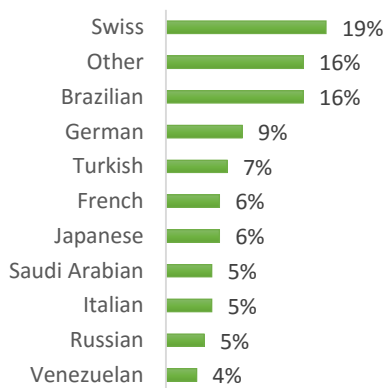

EC Nationality Mix – October 2016

Information is based on student numbers from 1st – 31st October 2016. The nationality mix varies over different courses and levels.

USA

Other = Any other nationalities with 1% or less

BOSTON (150 – 250 students)

NEW YORK (150-250 students)

NEW YORK 30+ (100-150 students)

SAN FRANCISCO (150-250 Students)

SAN DIEGO (150-250 Students)

LOS ANGELES (300-400 Students)

MIAMI (100-200 Students)

WASHINGTON D.C. (50-150 students)

EC Nationality Mix – October 2016

Information is based on student numbers from 1st – 31st October 2016. The nationality mix varies over different courses and levels.

CANADA, MALTA, SOUTH AFRICA

Other = Any other nationalities with 1% or less