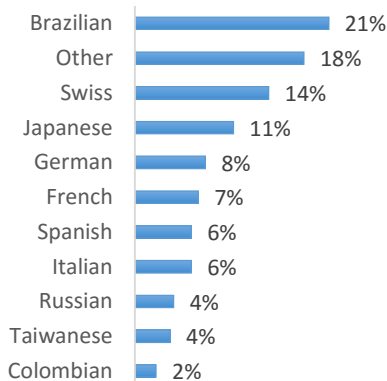

LONDON 30+ (200-300 Students)