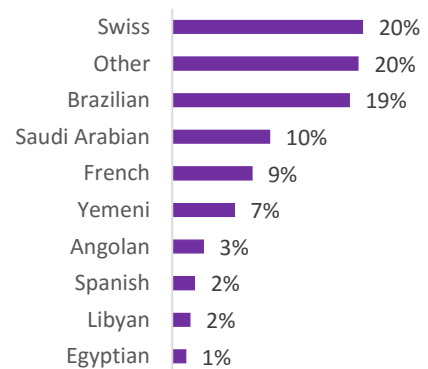

EC Nationality Mix – October 2016

Information is based on student numbers from 1st – 31st October 2016. The nationality mix varies over different courses and levels.

CANADA, MALTA, SOUTH AFRICA

Other = Any other nationalities with 1% or less

CANADA

MONTREAL (250-350 Students)

TORONTO (500-600 Students)

TORONTO 30+ (300-400 Students)

VANCOUVER (650-750 Students)

MALTA (800-900 Students)

MALTA 30+ (400-500 Students)

CAPE TOWN (200-300 Students)

Other = Any other nationalities with 1% or less

EC Nationality Mix – October 2016

Information is based on student numbers from 1st – 31st October 2016. The nationality mix varies over different courses and levels.