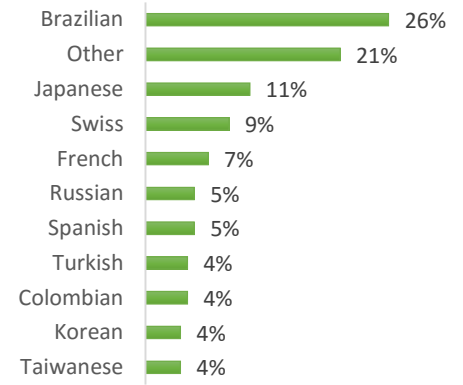

EC Nationality Mix – October 2016

Information is based on student numbers from 1st – 31st October 2016. The nationality mix varies over different courses and levels.

USA

Other = Any other nationalities with 1% or less

BOSTON (150 – 250 students)

NEW YORK (150-250 students)

NEW YORK 30+ (100-150 students)

SAN FRANCISCO (150-250 Students)

SAN DIEGO (150-250 Students)

LOS ANGELES (300-400 Students)

MIAMI (100-200 Students)

WASHINGTON D.C. (50-150 students)