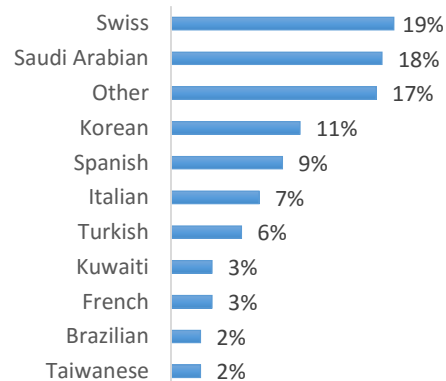

Other = Any other nationalities with 1% or less

EC Nationality Mix – October 2016

Information is based on student numbers from 1st – 31st October 2016. The nationality mix varies over different courses and levels.

UNITED KINGDOM

LONDON (250-350 Students)

LONDON 30+ (200-300 Students)

OXFORD (50-100 Students)

CAMBRIDGE (100-200 students)

BRIGHTON (450-550 Students)

BRISTOL (200-300 Students)

MANCHESTER (100-200 Students)