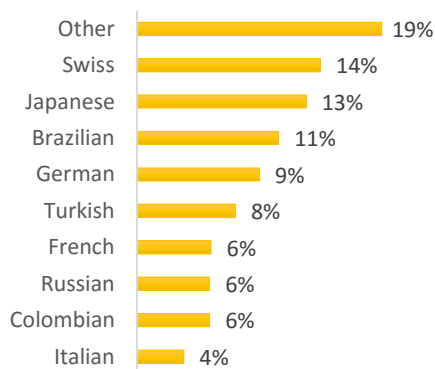

MALTA (800-900 Students)