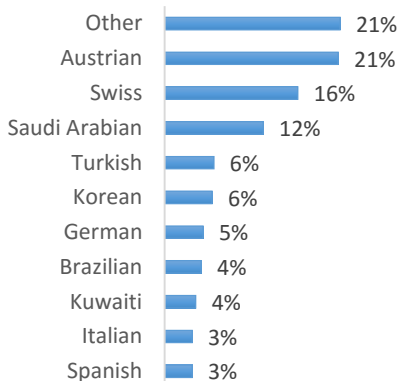

Other = Any other nationalities with 1% or less

EC Nationality Mix – October 2016

Information is based on student numbers from 1st – 31st October 2016. The nationality mix varies over different courses and levels.

UNITED KINGDOM

LONDON (250-350 Students)

LONDON 30+ (200-300 Students)

OXFORD (50-100 Students)

CAMBRIDGE (100-200 students)

BRIGHTON (450-550 Students)

BRISTOL (200-300 Students)

MANCHESTER (100-200 Students)

USA ON CAMPUS

SUNY FREDONIA (50-100 Students)

EC Nationality Mix – October 2016

Information is based on student numbers from 1st – 31st October 2016. The nationality mix varies over different courses and levels.