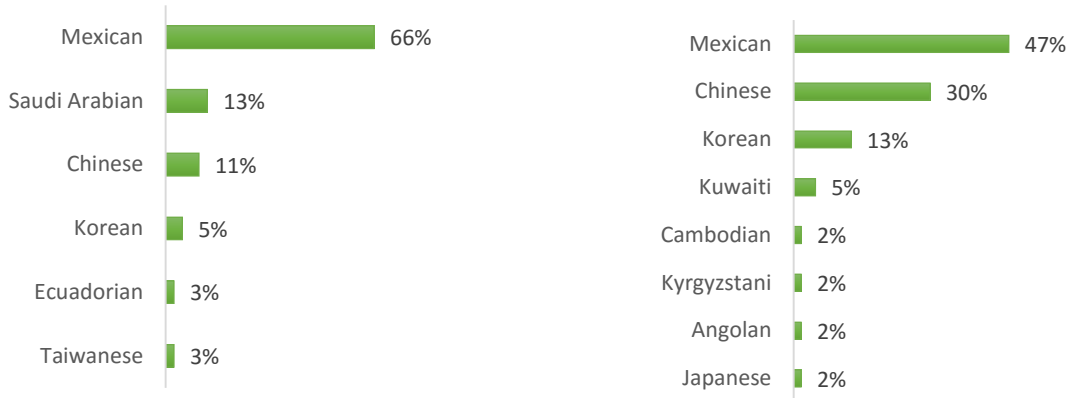

USA ON CAMPUS

SUNY FREDONIA (50-100 Students)

EC Nationality Mix – October 2016

Information is based on student numbers from 1st – 31st October 2016. The nationality mix varies over different courses and levels.

SUNY OSWEGO (20-100 Students)

UCSC SILICON VALLEY