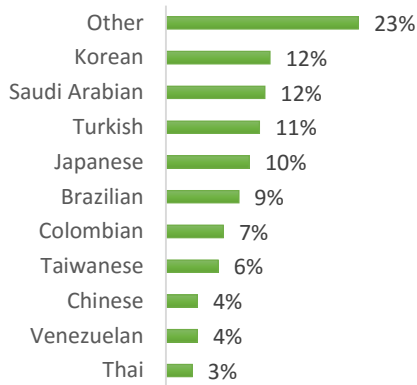

EC Nationality Mix – October 2016

Information is based on student numbers from 1st – 31st October 2016. The nationality mix varies over different courses and levels.

USA

Other = Any other nationalities with 1% or less

BOSTON (150 – 250 students)

NEW YORK (150-250 students)

NEW YORK 30+ (100-150 students)

SAN FRANCISCO (150-250 Students)

SAN DIEGO (150-250 Students)

LOS ANGELES (300-400 Students)

MIAMI (100-200 Students)

WASHINGTON D.C. (50-150 students)