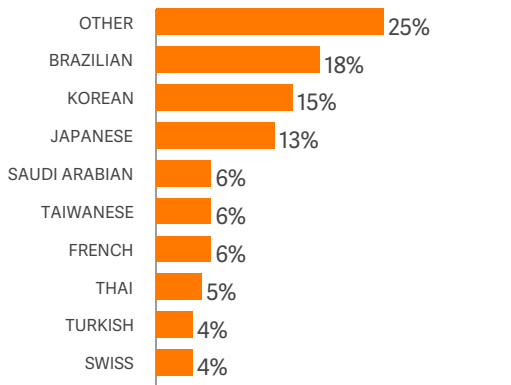

AGE MIX

NATIONALITY MIX

FACILITIES

- 23 internet connected computers
- Free wireless internet access throughout the centre
- Library facilities
- Self study room for all EC San Francisco students
- Interactive whiteboards in every classroom
- Starbucks
- Social and cultural programme
- Student lounge
- University Admissions Service