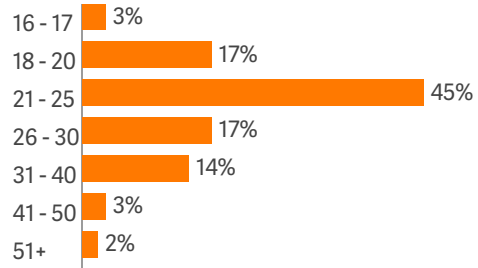

AGE MIX

NATIONALITY MIX

FACILITIES

- 23 internet connected computers
- Free wireless internet access throughout the centre
- Library facilities
- Self study room for all EC San Francisco students
- Interactive whiteboards in every classroom
- Starbucks
- Social and cultural programme
- Student lounge
- University Admissions Service