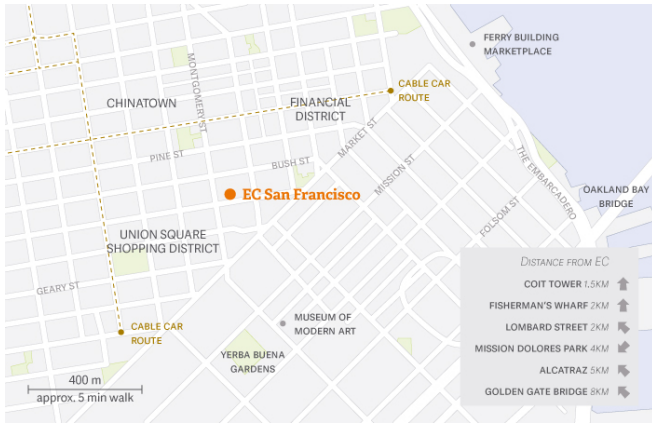

ADDRESS

EC San Francisco,
100 Montgomery, 18th Floor,
San Francisco,
California 94104,
USA