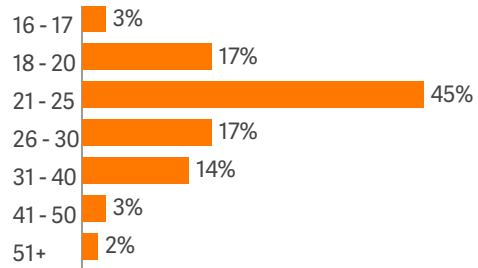

AGE MIX

NATIONALITY MIX

FACILITIES

- 23 internet connected computers
- Free wireless internet access throughout the centre
- Library facilities
- Self study room for all EC San Francisco students
- Interactive whiteboards in every classroom
- Starbucks
- Social and cultural programme
- Student lounge
- University Admissions Service