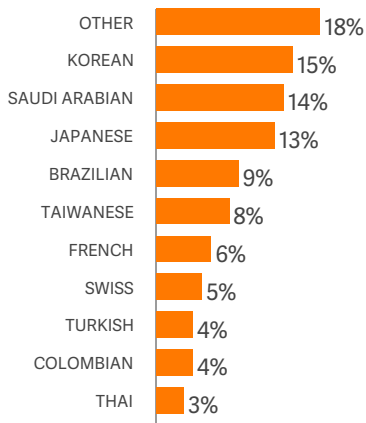

AGE MIX

NATIONALITY MIX

FACILITIES

- 23 internet connected computers
- Free wireless internet access throughout the centre
- Library facilities
- Self study room for all EC San Francisco students
- Interactive whiteboards in every classroom
- Starbucks
- Social and cultural programme
- Student lounge
- University Admissions Service