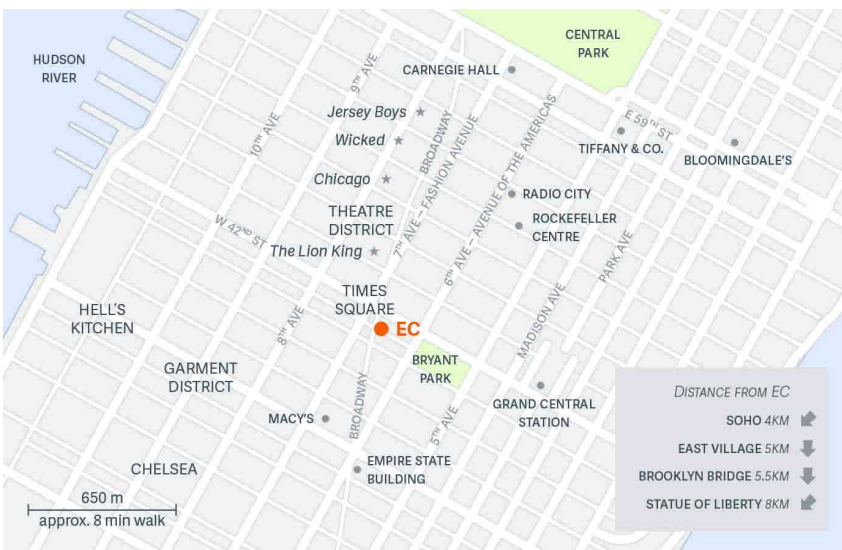

# EC New York 30+

*This unique school is exclusively for those 30 years and over who want to share their EC experience with more mature, like-minded students in Times Square, Manhattan.*

### ADDRESS

EC New York,  
1450 Broadway,  
14th Floor, New York,  
NY 10018,  
USA

## LOCATION

- Right in the center of Times Square
- School located on world-famous Broadway
- Subway stations very close to school
- 5 mins from Grand Central Station
- One block from Bryant Park
- Minutes from New York Public Library
- A few blocks away from Rockefeller Center