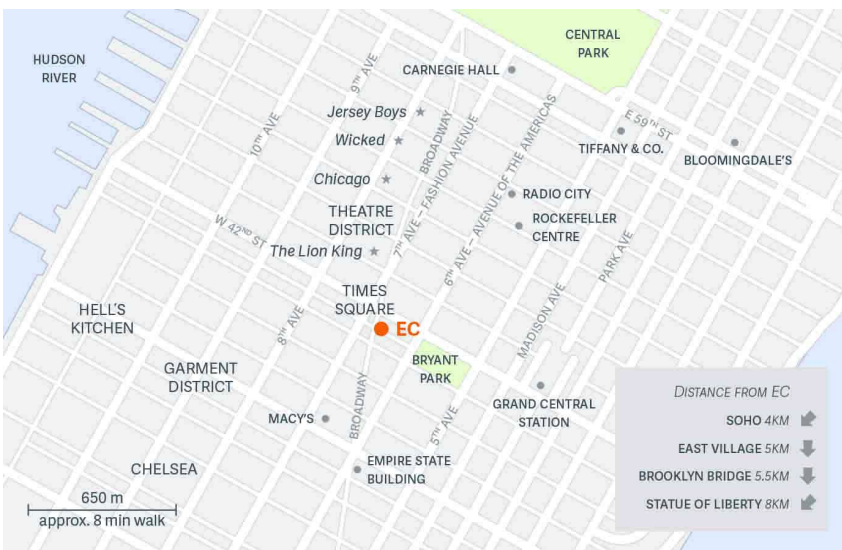

EC New York 30+

This unique school is exclusively for those 30 years and over who want to share their EC experience with more mature, like-minded students in Times Square, Manhattan.

ADDRESS

EC New York,
1450 Broadway,
14th Floor, New York,
NY 10018,
USA

LOCATION

- Right in the center of Times Square
- School located on world-famous Broadway
- Subway stations very close to school
- 5 mins from Grand Central Station
- One block from Bryant Park
- Minutes from New York Public Library
- A few blocks away from Rockefeller Center