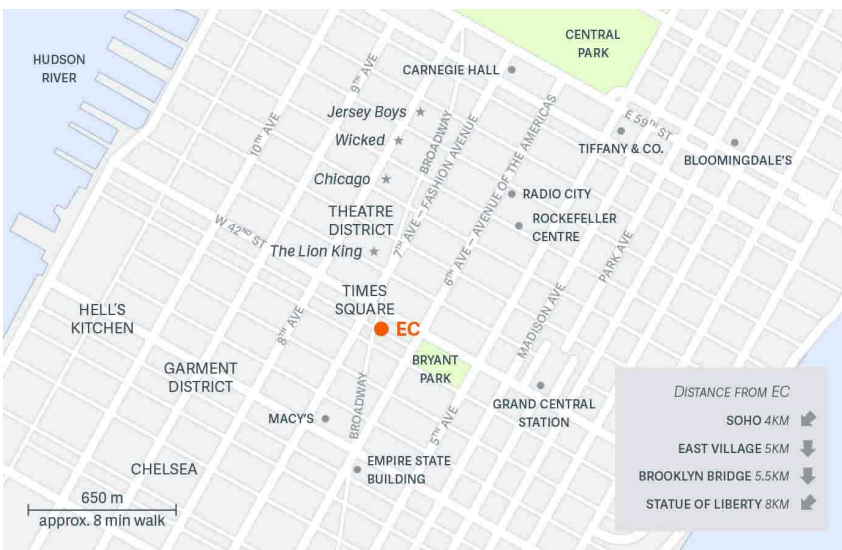

EC New York 30+

This unique school is exclusively for those 30 years and over who want to share their EC experience with more mature, like-minded students in Times Square, Manhattan.

ADDRESS

EC New York,
1450 Broadway,
14th Floor, New York,
NY 10018,
USA

LOCATION

- Right in the centre of Times Square
- School located on world-famous Broadway
- Subway stations very close to school
- 5 mins from Grand Central Station
- One block from Bryant Park
- Minutes from New York Public Library
- A few blocks away from Rockefeller Center