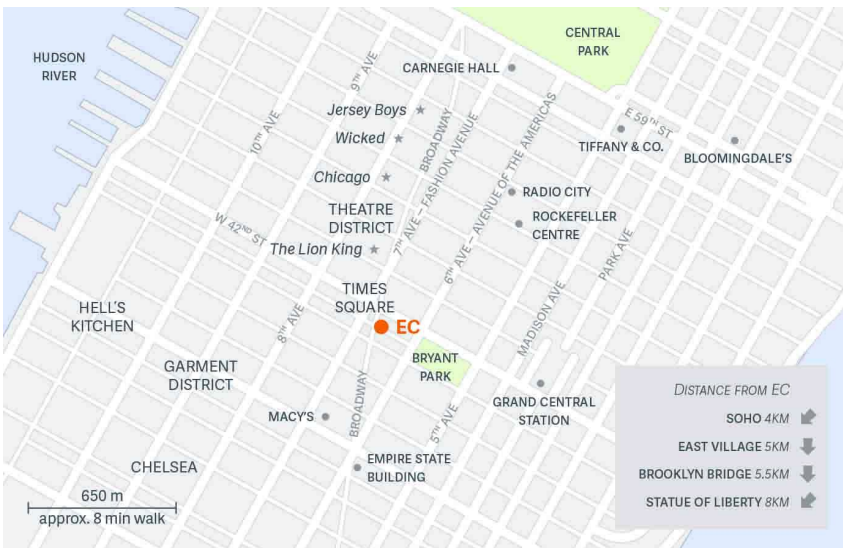

# EC New York 30+

*This unique school is exclusively for those 30 years and over who want to share their EC experience with more mature, like-minded students in Times Square, Manhattan.*

### ADDRESS

EC New York,  
1450 Broadway,  
14th Floor, New York,  
NY 10018,  
USA

## LOCATION

- Right in the center of Times Square
- School located on world-famous Broadway
- Subway stations very close to school
- 5 mins from Grand Central Station
- One block from Bryant Park
- Minutes from New York Public Library
- A few blocks away from Rockefeller Center