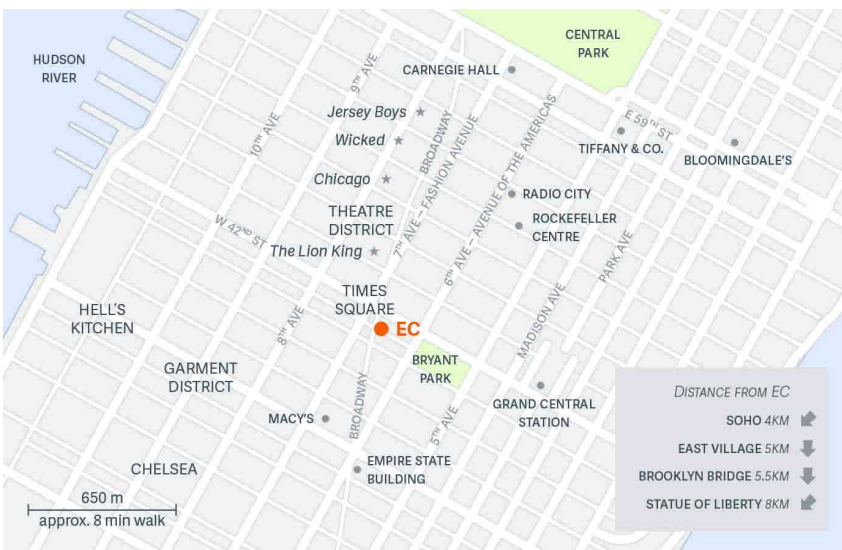

EC New York 30+

This unique school is exclusively for those 30 years and over who want to share their EC experience with more mature, like-minded students in Times Square, Manhattan.

ADDRESS

EC New York,
1450 Broadway,
14th Floor, New York,
NY 10018,
USA

**We're moving to an amazing new location on the 1st April:
1501 Broadway,
Floor 11,
New York,
NY 10036**

EMERGENCY NUMBER

+1 347 567 3543
(For use outside of office hours)

OPENING HOURS

08:30 - 18:00 GMT -5

PHONE NUMBER

+1 212 490 0865

FACILITIES

- Access to 3 internet connected computers
- Free Wi-Fi throughout the centre
- Self-Study materials available
- Interactive whiteboards throughout

LOCATION

- Right in the center of Times Square
- School located on world-famous Broadway
- Subway stations very close to school
- 5 mins from Grand Central Station
- One block from Bryant Park
- Minutes from New York Public Library
- A few blocks away from Rockefeller Center