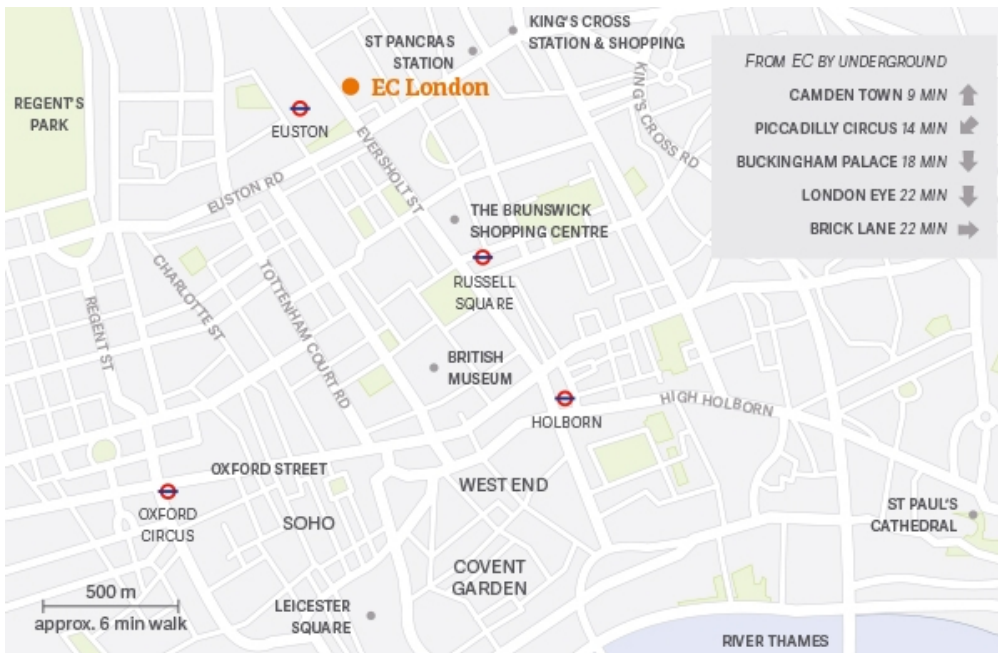

## OPENING HOURS

8:30 - 17:00 GMT

**LOCATION**

- Located in the heart of London
- Within easy reach of Oxford Street and all major tourist attractions
- Great starting point for sightseeing and shopping
- Underground and train stations outside school