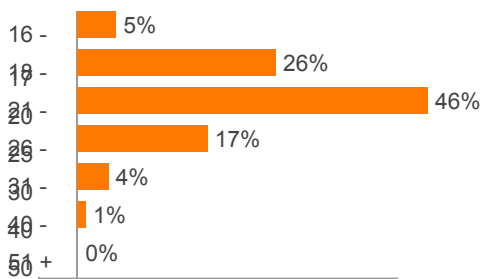

**ISABEL RIBEIRO**

Regional Center Director

**TOM WEEDON**

Student Services Manager

**AGE MIX**

**NATIONALITY MIX**