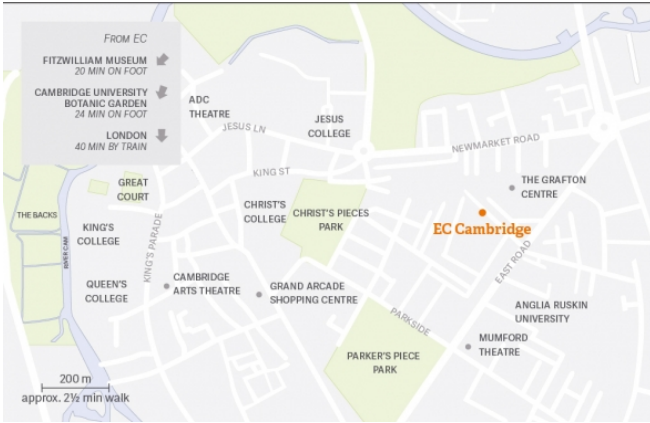

ADDRESS

EC Cambridge
Gibson House
57-61 Burleigh Street
Cambridge
Cambridgeshire CB1 1DJ
UK

EMERGENCY NUMBER

+44 (0) 7966976513
(For use outside of office hours)