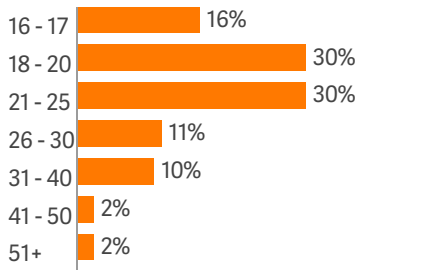

**MICHELLE FERY**  
 Student Services Coordinator

**JACKIE JAYS**  
 Centre Manager

**AGE MIX**

**NATIONALITY MIX**