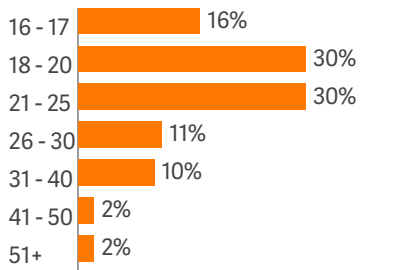

MICHELLE FERY
 Student Services Coordinator

JACKIE JAYS
 Centre Manager

AGE MIX

NATIONALITY MIX