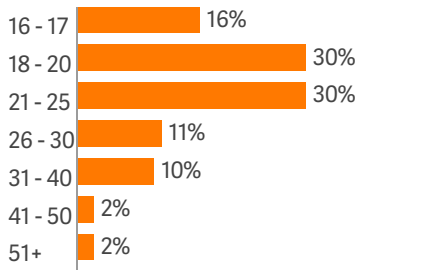

ISABEL RIBEIRO
 Centre Director

AGE MIX

NATIONALITY MIX