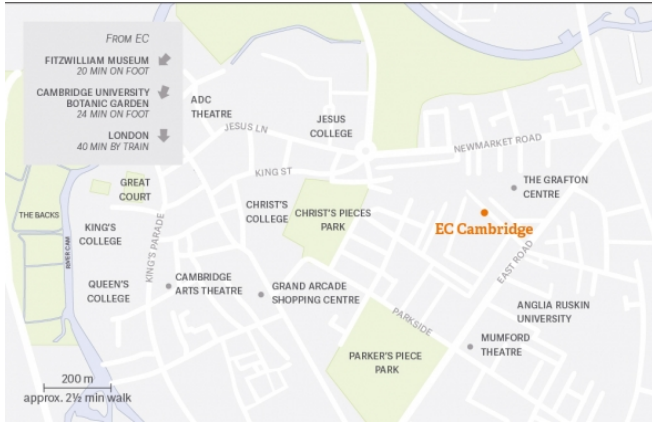

ADDRESS

EC Cambridge
Gibson House
57-61 Burleigh Street
Cambridge
Cambridgeshire CB1 1DJ
UK

EMERGENCY NUMBER

+44 (0) 7966976513
(For use outside of office hours)