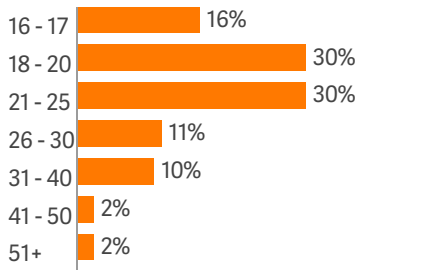

CHRIS CONNOR
 Student Services Coordinator

JACKIE JAYS
 Centre Manager

AGE MIX

NATIONALITY MIX