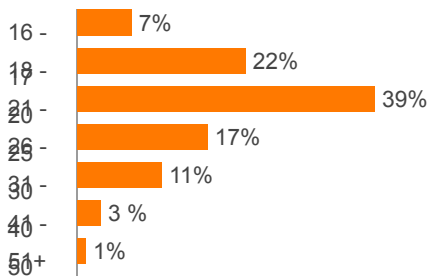

FACILITIES

- 18 internet connected computers
- Free Wi-Fi internet access throughout the centre
- Library
- Student lounge
- Self-study room
- Interactive whiteboards throughout

DAN STEWARD

Centre Director

AGE MIX

NATIONALITY MIX